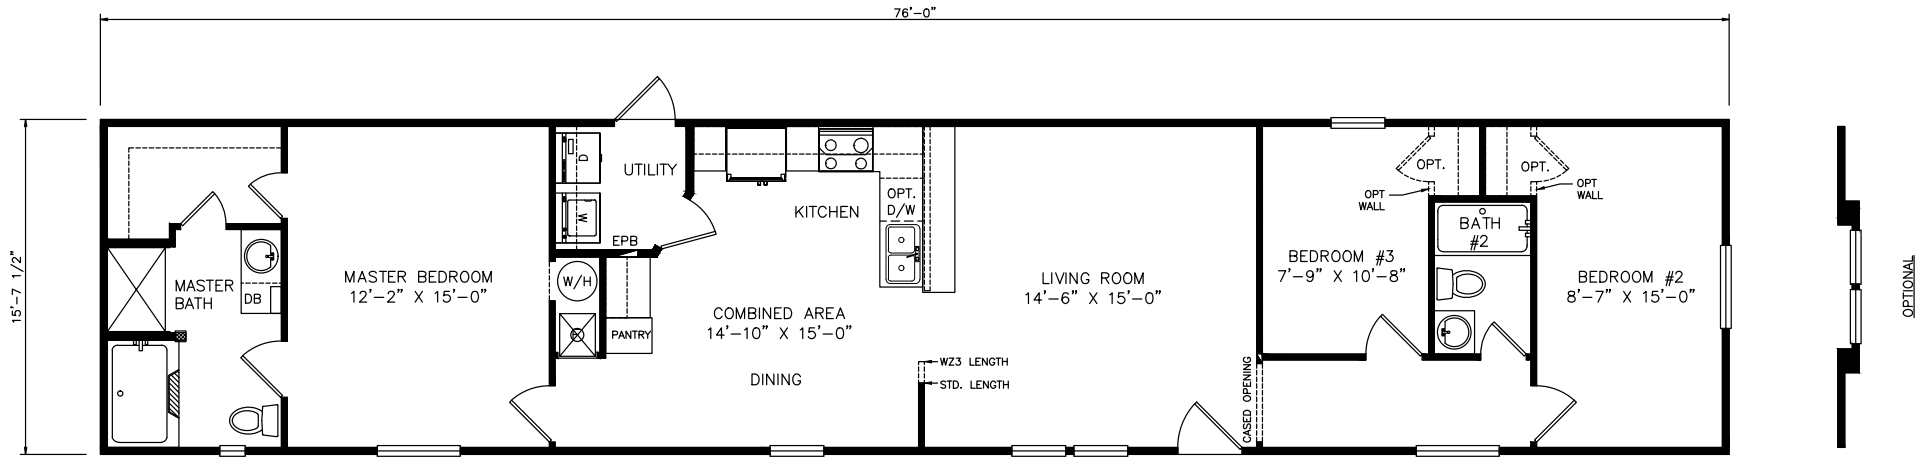

# Kolob

Heritage Series - Single Section

1,193 SQ. FT. (Approximate) 3 Bedrooms, 2 Baths

Last Updated: 6-28-21

**FACTORY SELECT HOMES**  
 4455 N. Stockton Hill Rd.  
 Kingman, AZ 86409

**FactorySelectMH.com | 1-800-965-3641**