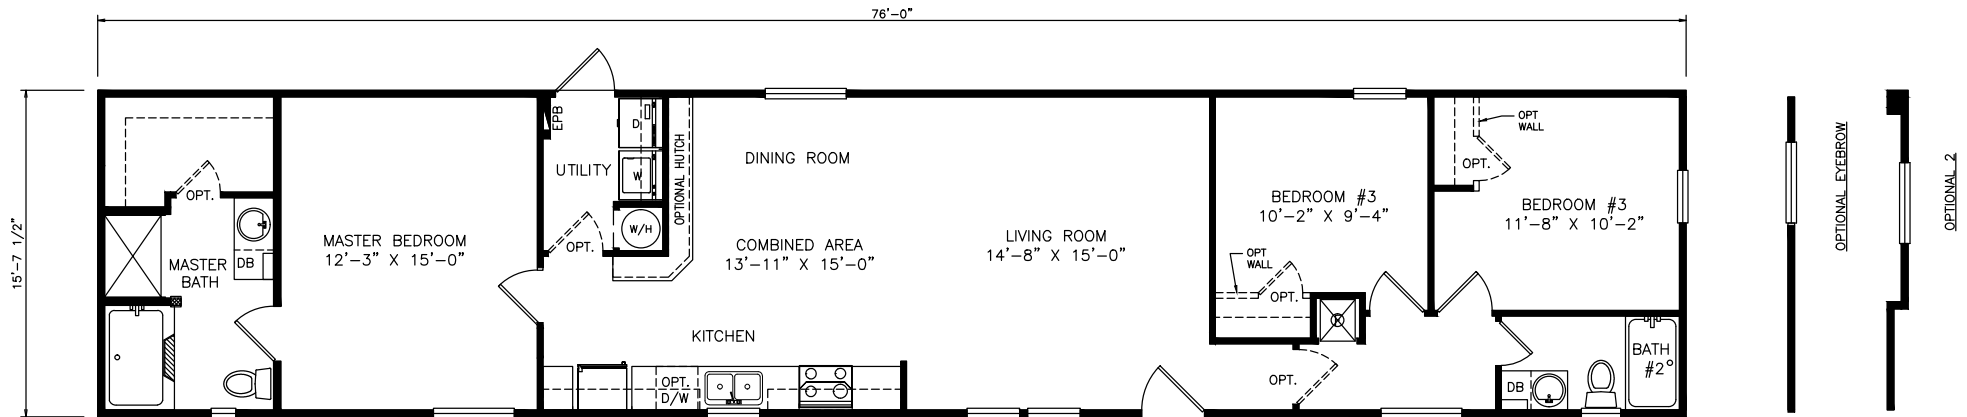

# Leamington

Classic Series - Single Section

1,193 SQ. FT. (Approximate) 3 Bedrooms, 2 Baths

Last Updated: 6-24-21

**FACTORY SELECT HOMES**  
 4455 N. Stockton Hill Rd.  
 Kingman, AZ 86409

**FactorySelectMH.com | 1-800-965-3641**