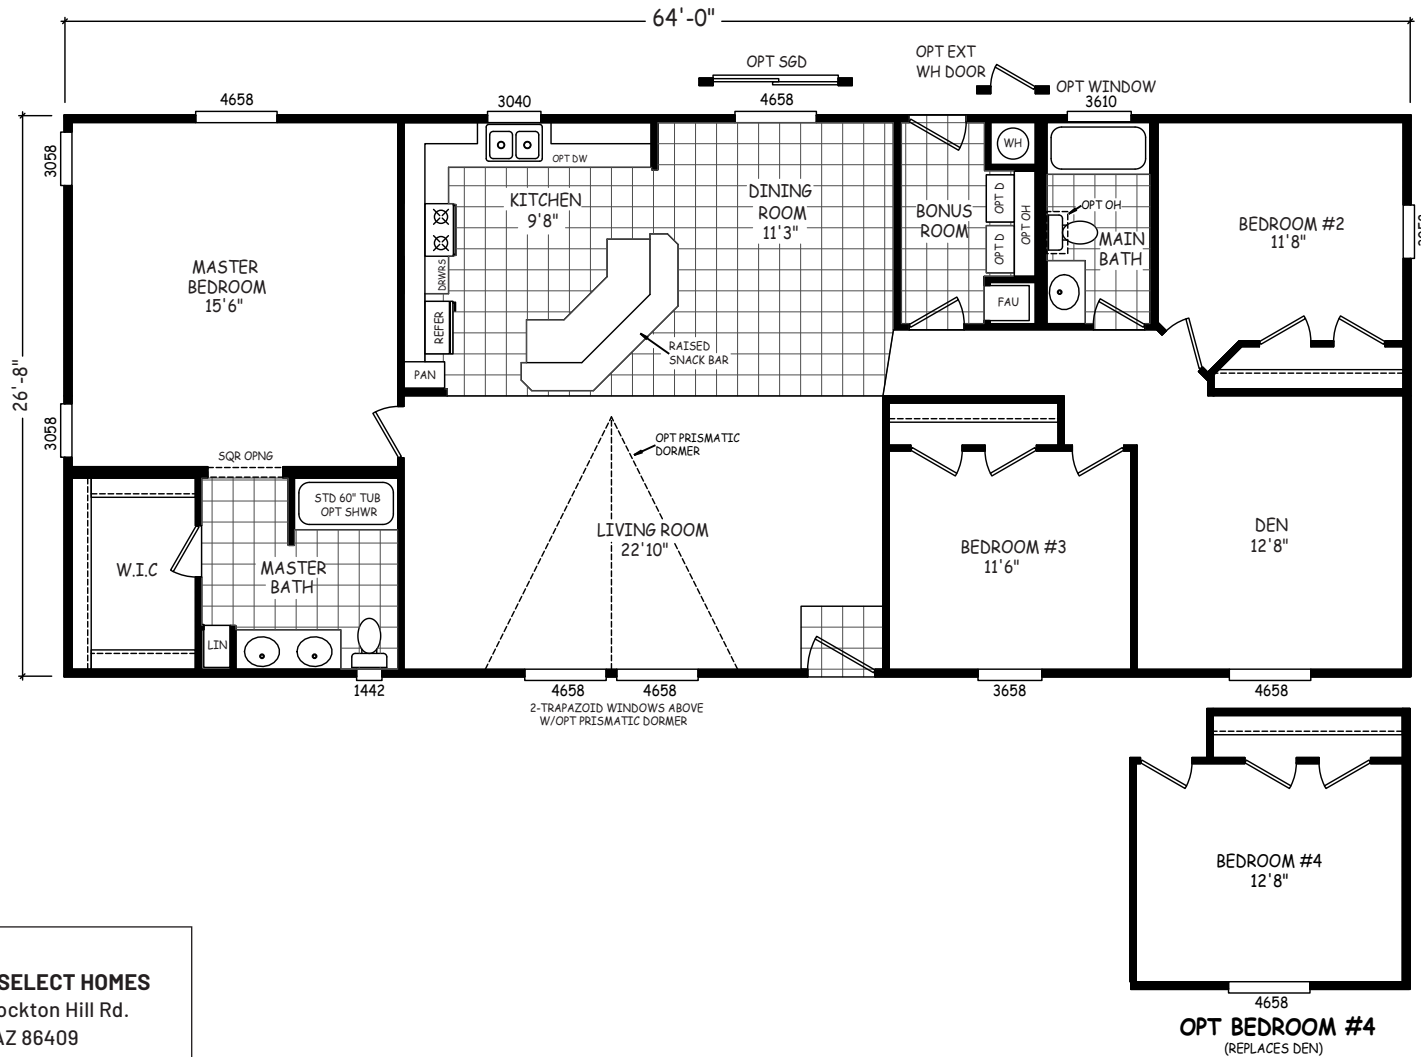

Liane

Landmark Series

1,707 SQ. FT. (Approximate) 3 Bedrooms, 2 Baths

Last Updated: 12-14-20

FACTORY SELECT HOMES

4455 N. Stockton Hill Rd.
Kingman, AZ 86409

FactorySelectMH.com | 1-800-965-3641

IMPORTANT: Alta Cima Corp reserves the right to modify, cancel or substitute products or features of this event at any time without prior notice or obligation. Pictures and other promotional materials are representative and may depict or contain floor plans, square footages, elevations, options, upgrades, extra design features, decorations, floor coverings, specialty light fixtures, custom paint and wall coverings, window treatments, landscaping, sound and alarm systems, furnishings, appliances, and other designer/decorator features and amenities that are not included as part of the home and/or may not be available at all locations. Home, pricing and community information is subject to change, and homes to prior sale, at any time without notice or obligation. ©2020 Alta Cima Corp. All rights reserved.