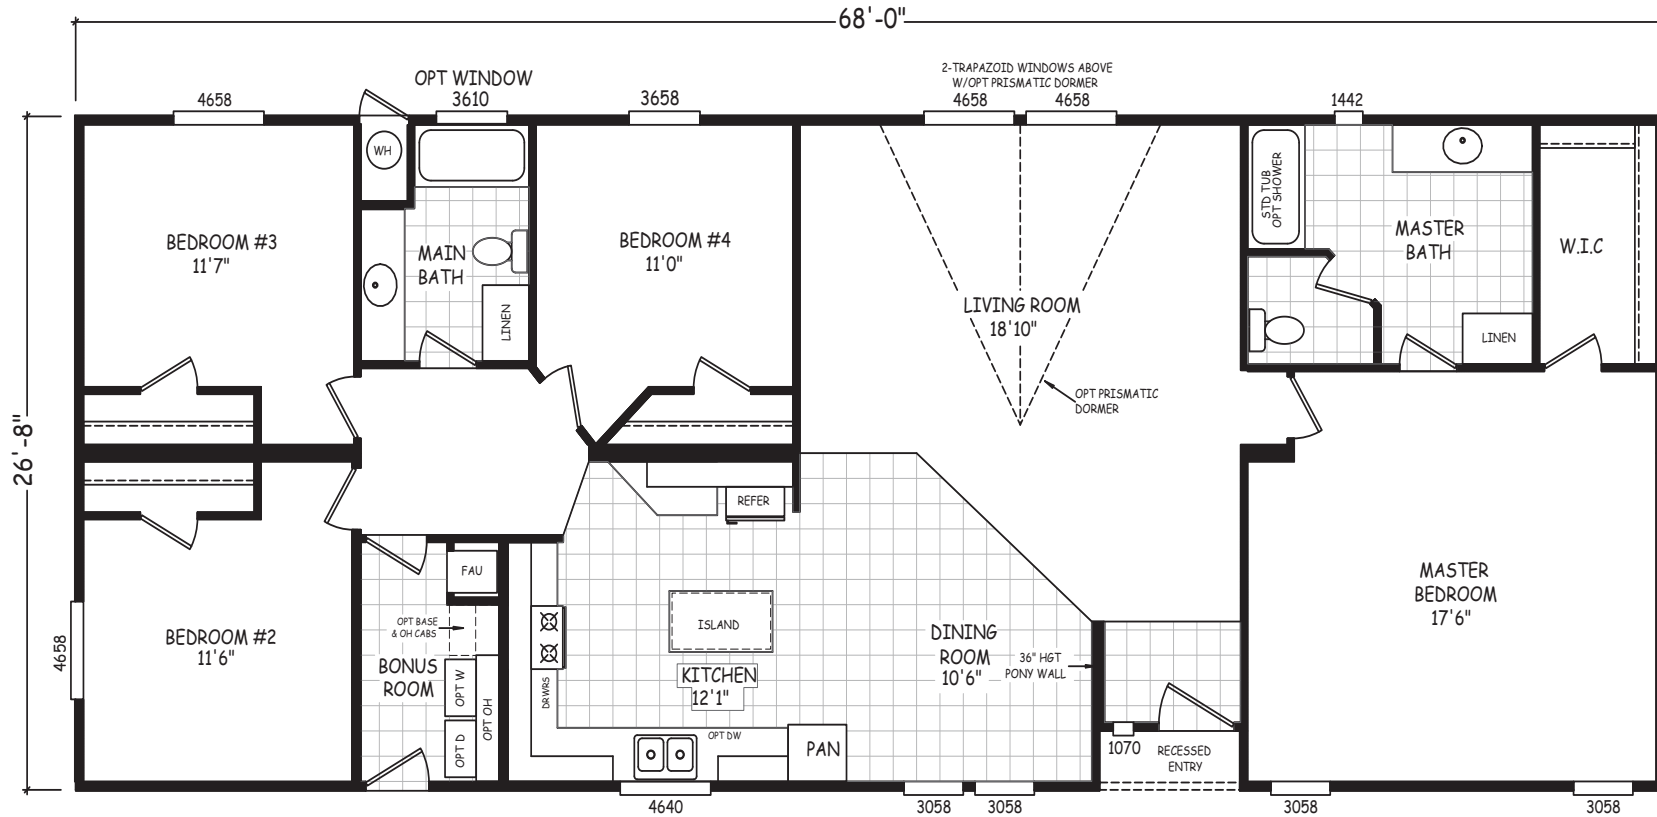

Limberlost

FS Series

1,813 SQ. FT. (Approximate) 4 Bedroom, 2 Bath

Last Updated: 12-16-20

FACTORY SELECT HOMES

4455 N. Stockton Hill Rd.
Kingman, AZ 86409

FactorySelectMH.com | 1-800-965-3641

IMPORTANT: Alta Cima Corp reserves the right to modify, cancel or substitute products or features of this event at any time without prior notice or obligation. Pictures and other promotional materials are representative and may depict or contain floor plans, square footages, elevations, options, upgrades, extra design features, decorations, floor coverings, specialty light fixtures, custom paint and wall coverings, window treatments, landscaping, sound and alarm systems, furnishings, appliances, and other designer/decorator features and amenities that are not included as part of the home and/or may not be available at all locations. Home, pricing and community information is subject to change, and homes to prior sale, at any time without notice or obligation. ©2020 Alta Cima Corp. All rights reserved.