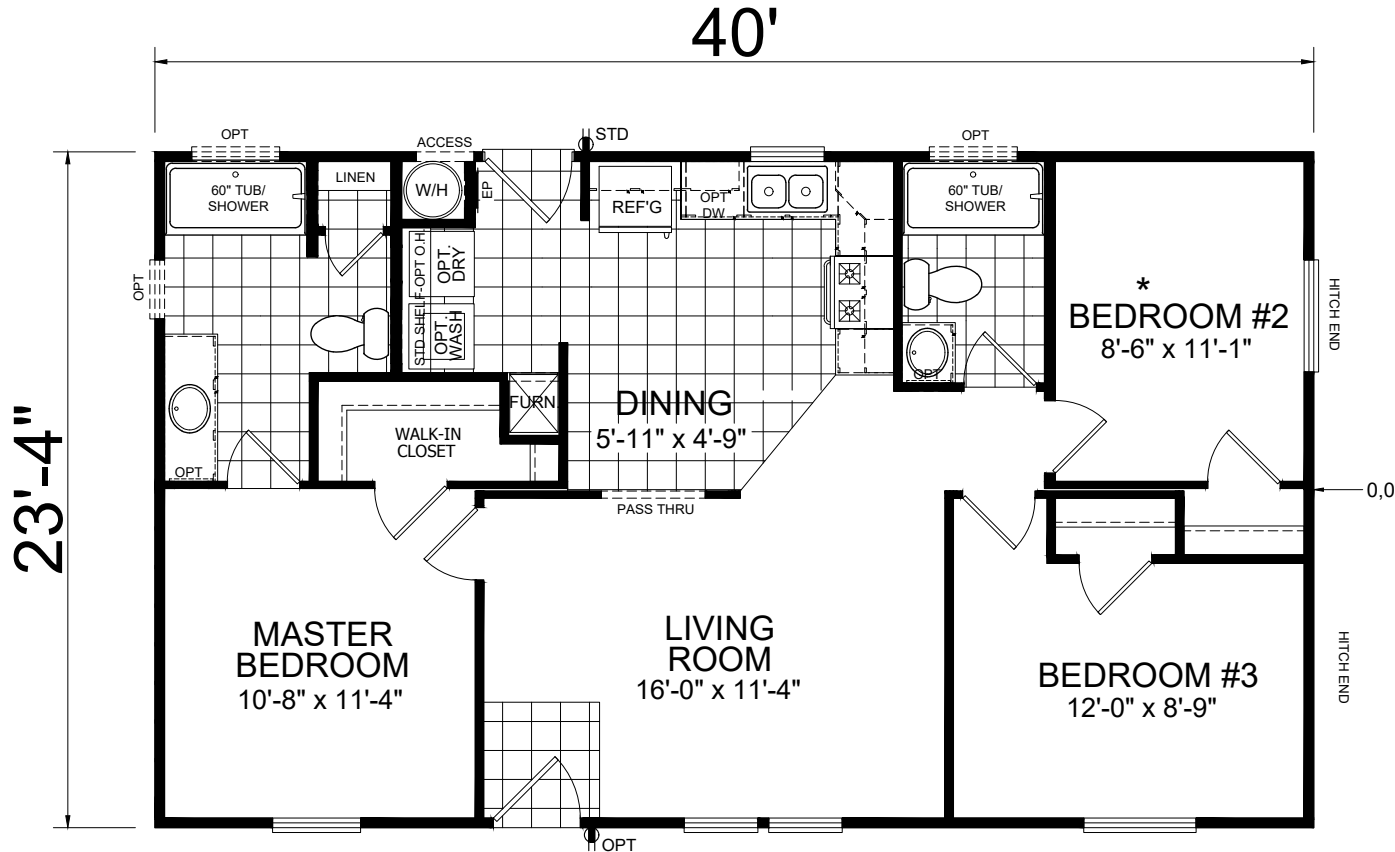

Lupin

Sunrise Series

933 SQ. FT. (Approximate) 3 Bedroom, 2 Bath

Last Updated: 11-9-20

FACTORY SELECT HOMES

4455 N. Stockton Hill Rd.
Kingman, AZ 86409

FactorySelectMH.com | 1-800-965-3641

IMPORTANT: Alta Cima Corp reserves the right to modify, cancel or substitute products or features of this event at any time without prior notice or obligation. Pictures and other promotional materials are representative and may depict or contain floor plans, square footages, elevations, options, upgrades, extra design features, decorations, floor coverings, specialty light fixtures, custom paint and wall coverings, window treatments, landscaping, sound and alarm systems, furnishings, appliances, and other designer/decorator features and amenities that are not included as part of the home and/or may not be available at all locations. Home, pricing and community information is subject to change, and homes to prior sale, at any time without notice or obligation. ©2020 Alta Cima Corp. All rights reserved.