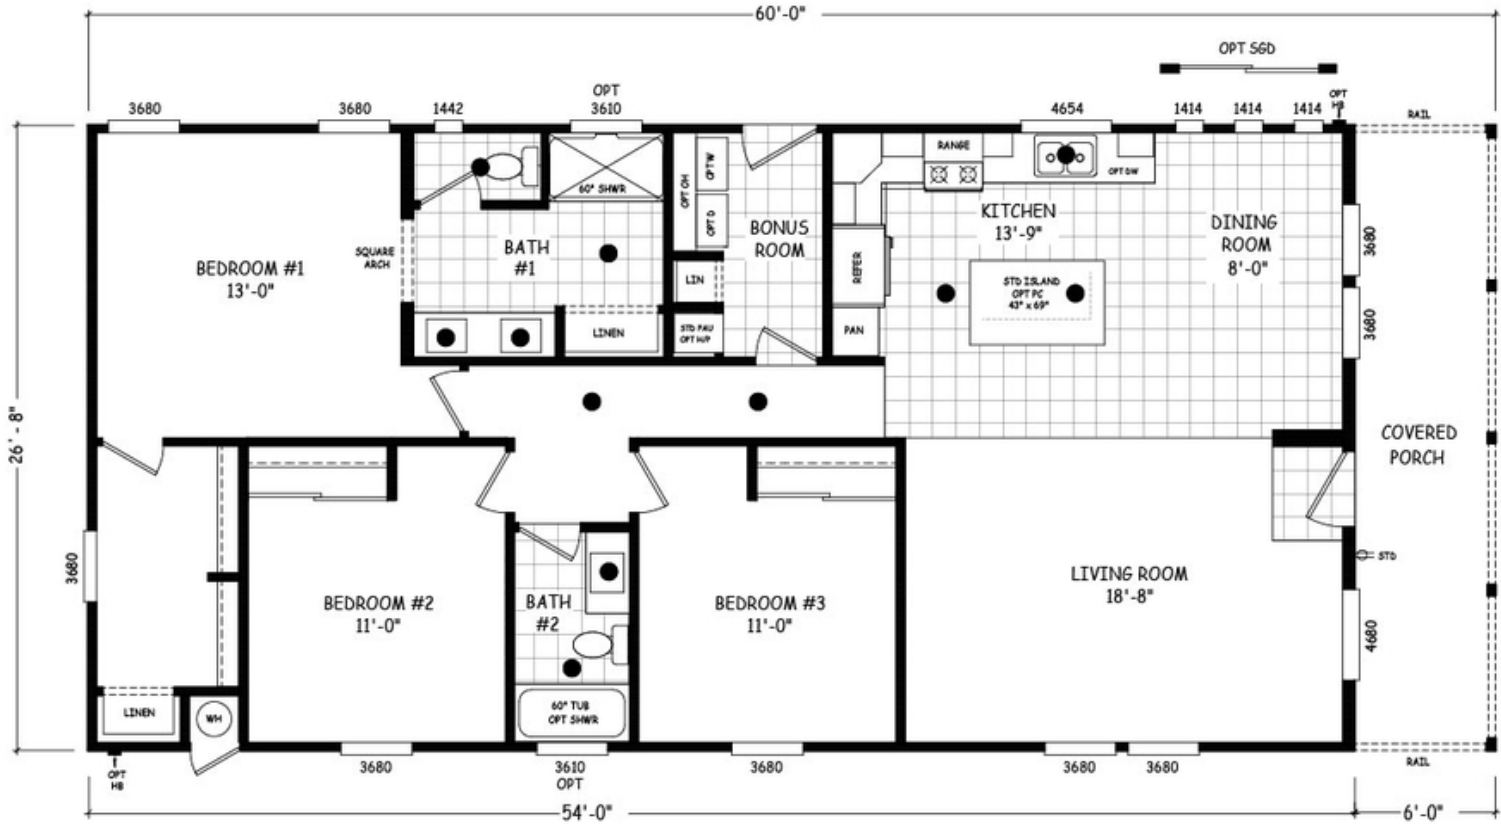

Macnab

Edge Series

1,600 SQ. FT. (Approximate) 3 Bedroom, 2 Bath

Last Updated: 7-24-24

FACTORY SELECT HOMES

4455 N. Stockton Hill Rd.
Kingman, AZ 86409

FactorySelectMH.com | 1-800-965-3641

IMPORTANT: Alta Cima Corp reserves the right to modify, cancel or substitute products or features of this event at any time without prior notice or obligation. Pictures and other promotional materials are representative and may depict or contain floor plans, square footages, elevations, options, upgrades, extra design features, decorations, floor coverings, specialty light fixtures, custom paint and wall coverings, window treatments, landscaping, sound and alarm systems, furnishings, appliances, and other designer/decorator features and amenities that are not included as part of the home and/or may not be available at all locations. Home, pricing and community information is subject to change, and homes to prior sale, at any time without notice or obligation. ©2020 Alta Cima Corp. All rights reserved.