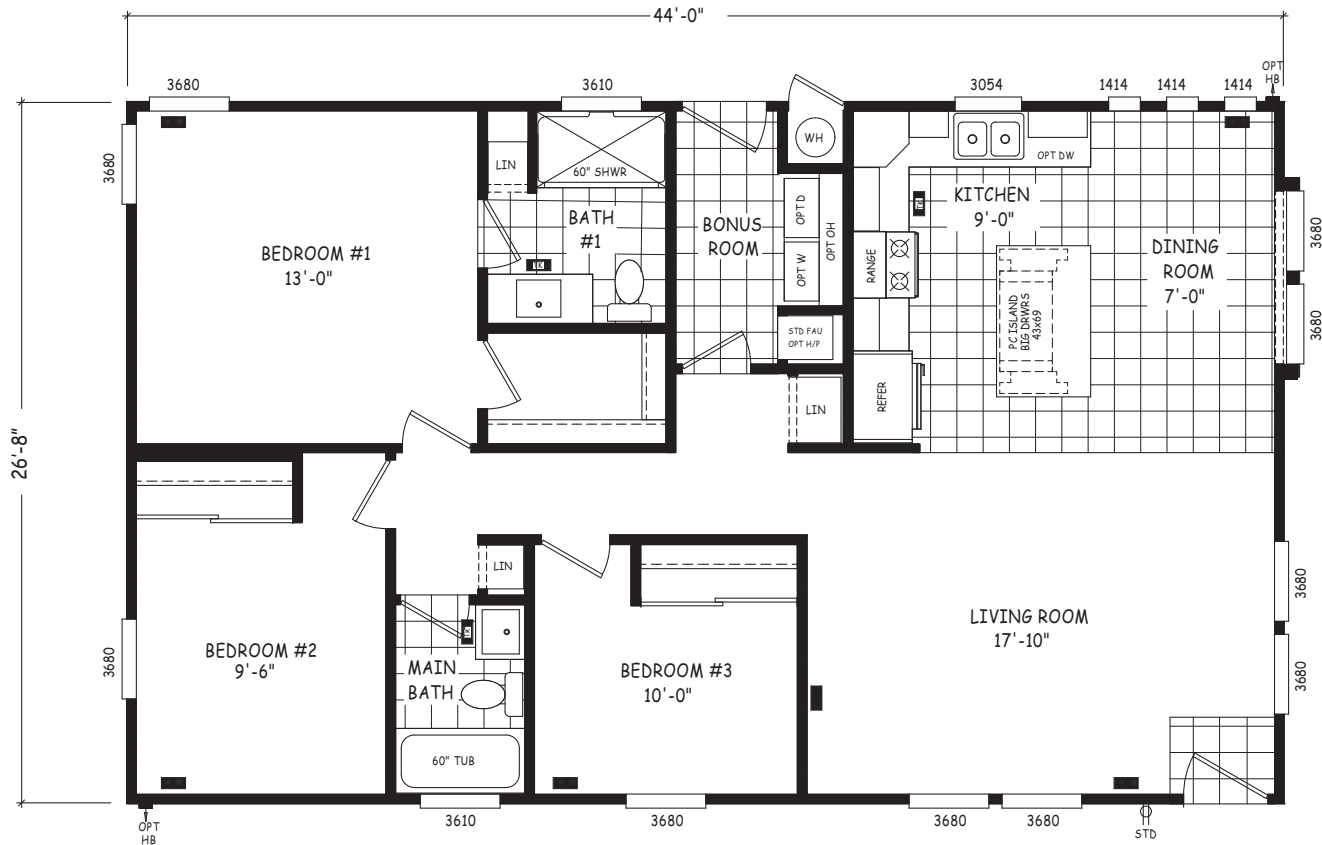

# Manitou

Pinnacle Series

1,174 SQ. FT. (Approximate) 3 Bedroom, 2 Bath

Last Updated: 8-22-22