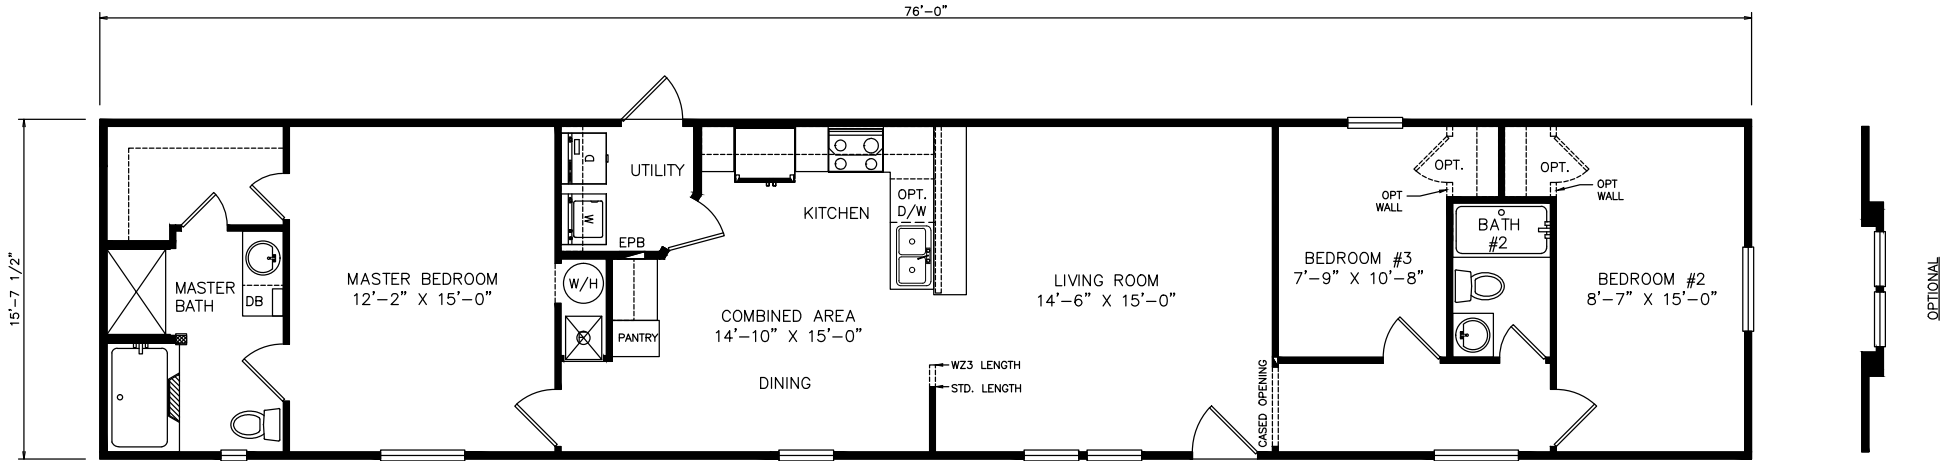

# Manti

Classic Series - Single Section

1,193 SQ. FT. (Approximate) 3 Bedrooms, 2 Baths

Last Updated: 6-24-21

**FACTORY SELECT HOMES**  
4455 N. Stockton Hill Rd.  
Kingman, AZ 86409

**FactorySelectMH.com | 1-800-965-3641**