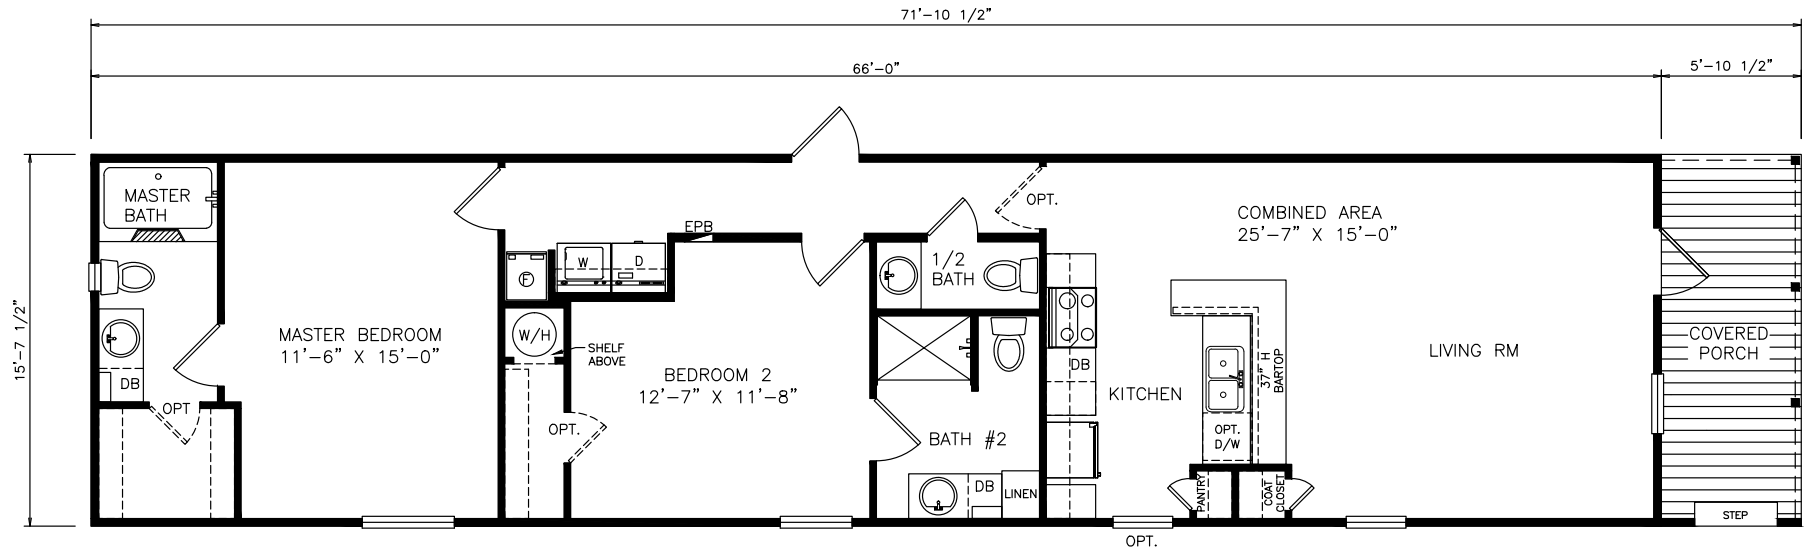

Mathis

Heritage Series - Single Section

1,130 SQ. FT. (Approximate) 2 Bedrooms, 2.5 Baths

Last Updated: 6-28-21

FACTORY SELECT HOMES
 4455 N. Stockton Hill Rd.
 Kingman, AZ 86409

FactorySelectMH.com | 1-800-965-3641