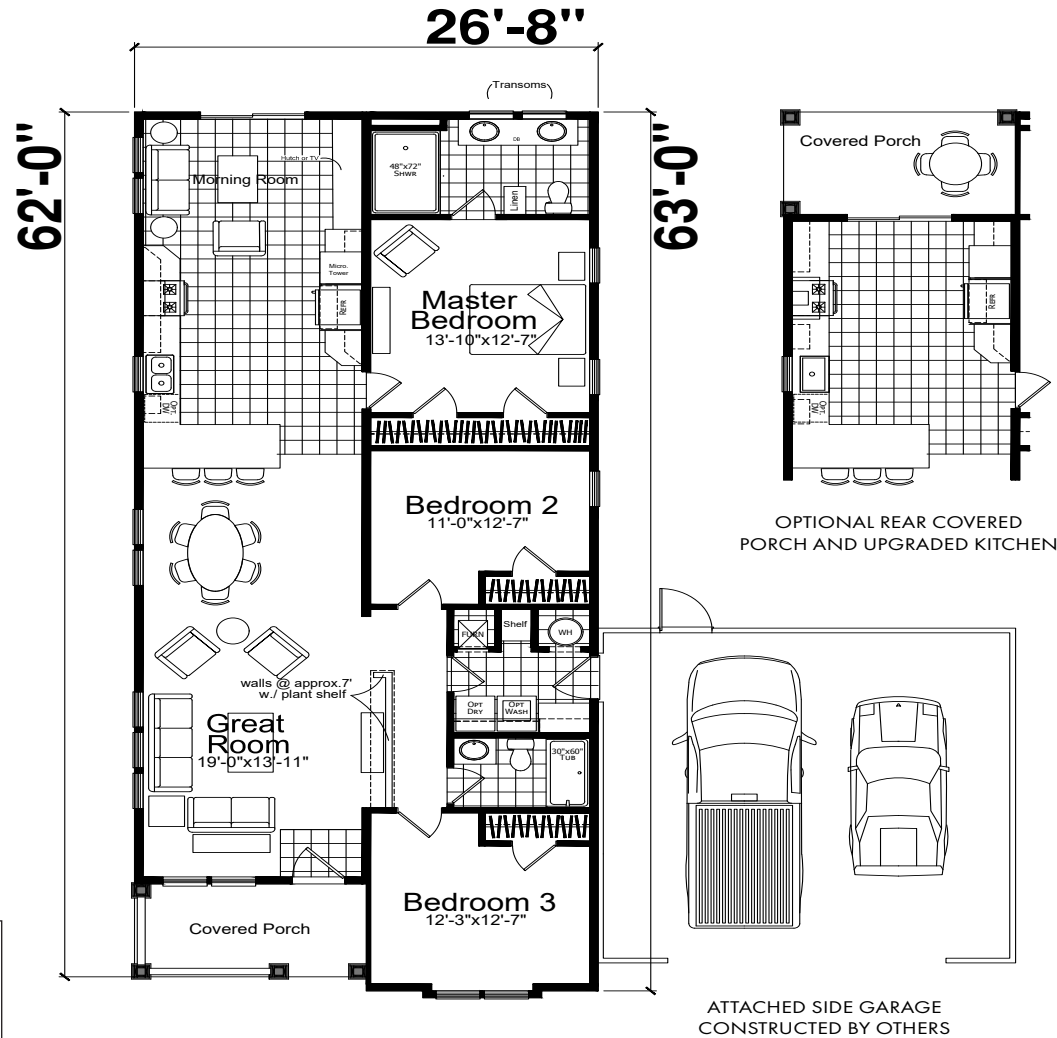

McGarth

Genesis Series

1,580 SQ. FT. (Approximate) 3 Bedroom, 2 Bath

Last Updated: 11-6-20

FACTORY SELECT HOMES
 4455 N. Stockton Hill Rd.
 Kingman, AZ 86409

FactorySelectMH.com | 1-800-965-3641

IMPORTANT: Alta Cima Corp reserves the right to modify, cancel or substitute products or features of this event at any time without prior notice or obligation. Pictures and other promotional materials are representative and may depict or contain floor plans, square footages, elevations, options, upgrades, extra design features, decorations, floor coverings, specialty light fixtures, custom paint and wall coverings, window treatments, landscaping, sound and alarm systems, furnishings, appliances, and other designer/decorator features and amenities that are not included as part of the home and/or may not be available at all locations. Home, pricing and community information is subject to change, and homes to prior sale, at any time without notice or obligation. ©2020 Alta Cima Corp. All rights reserved.