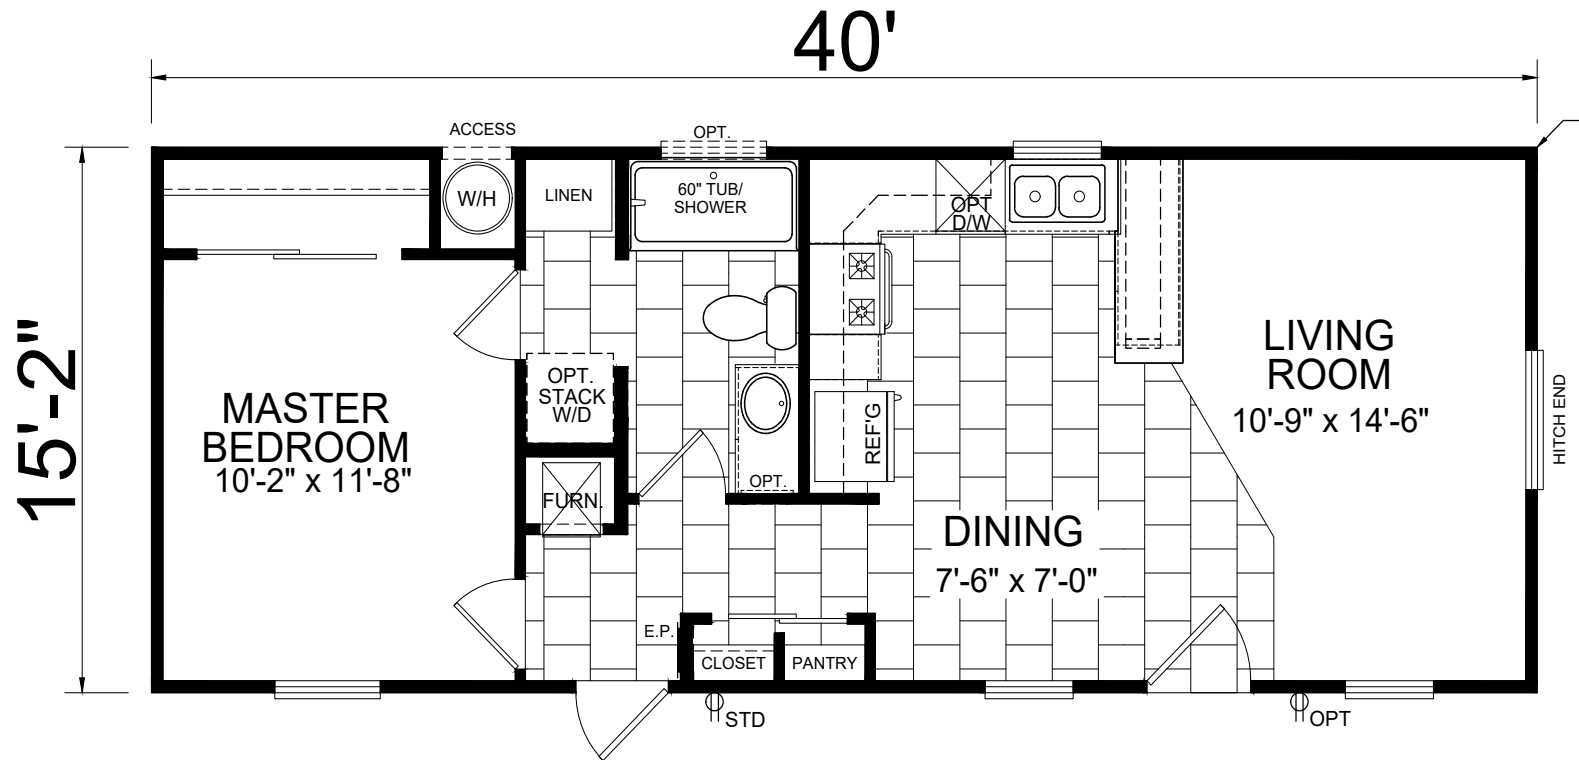

Medley

Sunrise Series

607 SQ. FT. (Approximate) 1 Bedroom, 1 Bath

Last Updated: 11-5-20

FACTORY SELECT HOMES

4455 N. Stockton Hill Rd.
Kingman, AZ 86409

FactorySelectMH.com | 1-800-965-3641

IMPORTANT: Alta Cima Corp reserves the right to modify, cancel or substitute products or features of this event at any time without prior notice or obligation. Pictures and other promotional materials are representative and may depict or contain floor plans, square footages, elevations, options, upgrades, extra design features, decorations, floor coverings, specialty light fixtures, custom paint and wall coverings, window treatments, landscaping, sound and alarm systems, furnishings, appliances, and other designer/decorator features and amenities that are not included as part of the home and/or may not be available at all locations. Home, pricing and community information is subject to change, and homes to prior sale, at any time without notice or obligation. ©2020 Alta Cima Corp. All rights reserved.