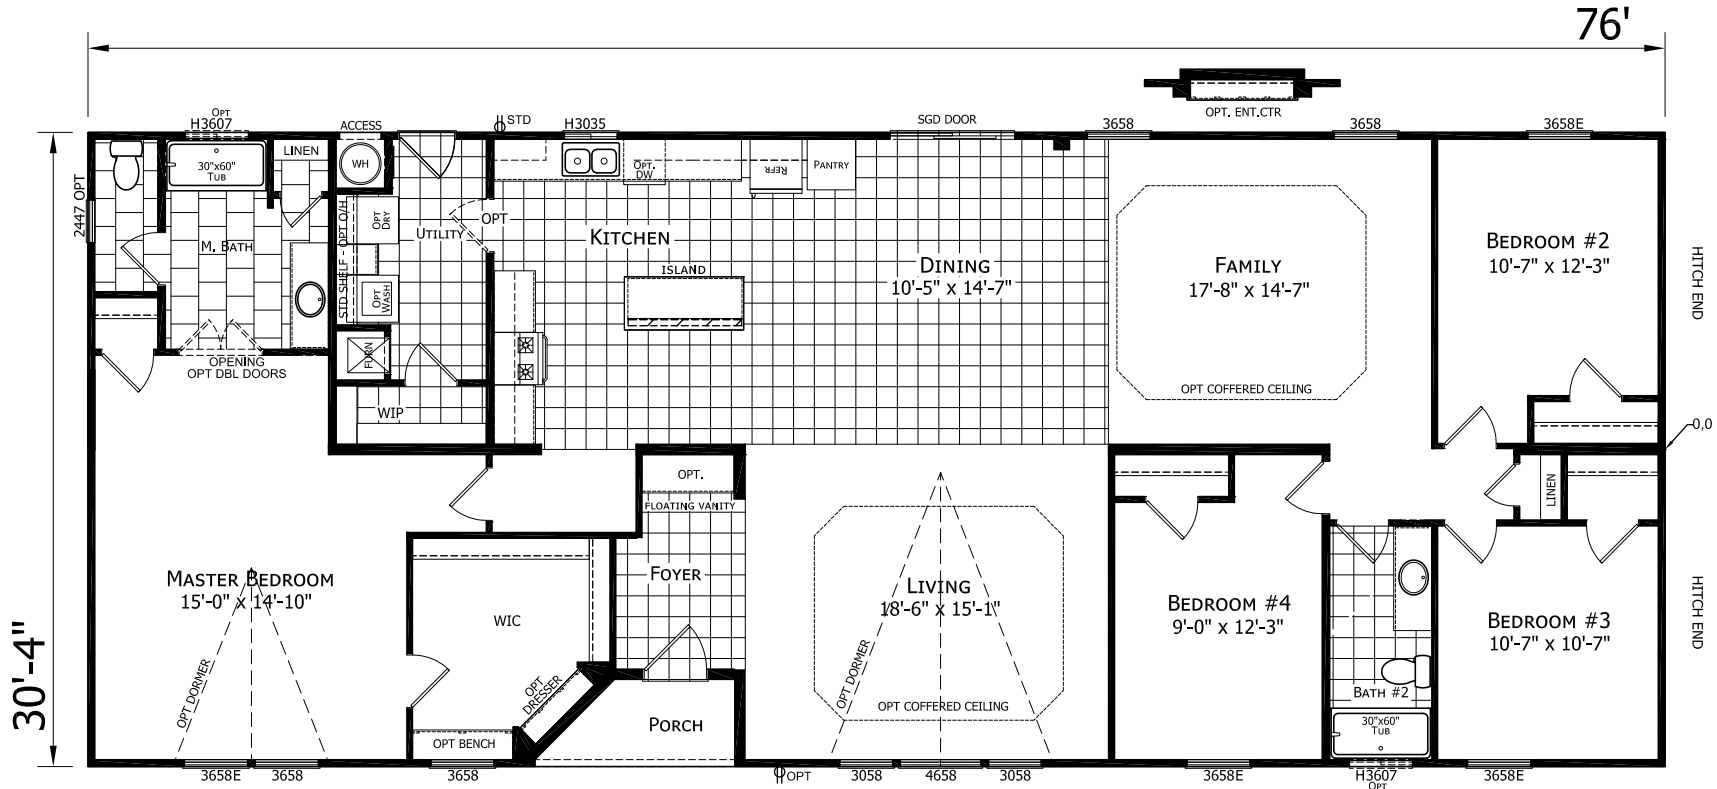

Melvin

American Freedom Series

2,305 SQ. FT. (Approximate) 4 Bedroom, 2 Bath

Last Updated: 11-4-20

FACTORY SELECT HOMES
 4455 N. Stockton Hill Rd.
 Kingman, AZ 86409

FactorySelectMH.com | 1-800-965-3641

IMPORTANT: Alta Cima Corp reserves the right to modify, cancel or substitute products or features of this event at any time without prior notice or obligation. Pictures and other promotional materials are representative and may depict or contain floor plans, square footages, elevations, options, upgrades, extra design features, decorations, floor coverings, specialty light fixtures, custom paint and wall coverings, window treatments, landscaping, sound and alarm systems, furnishings, appliances, and other designer/decorator features and amenities that are not included as part of the home and/or may not be available at all locations. Home, pricing and community information is subject to change, and homes to prior sale, at any time without notice or obligation. ©2020 Alta Cima Corp. All rights reserved.