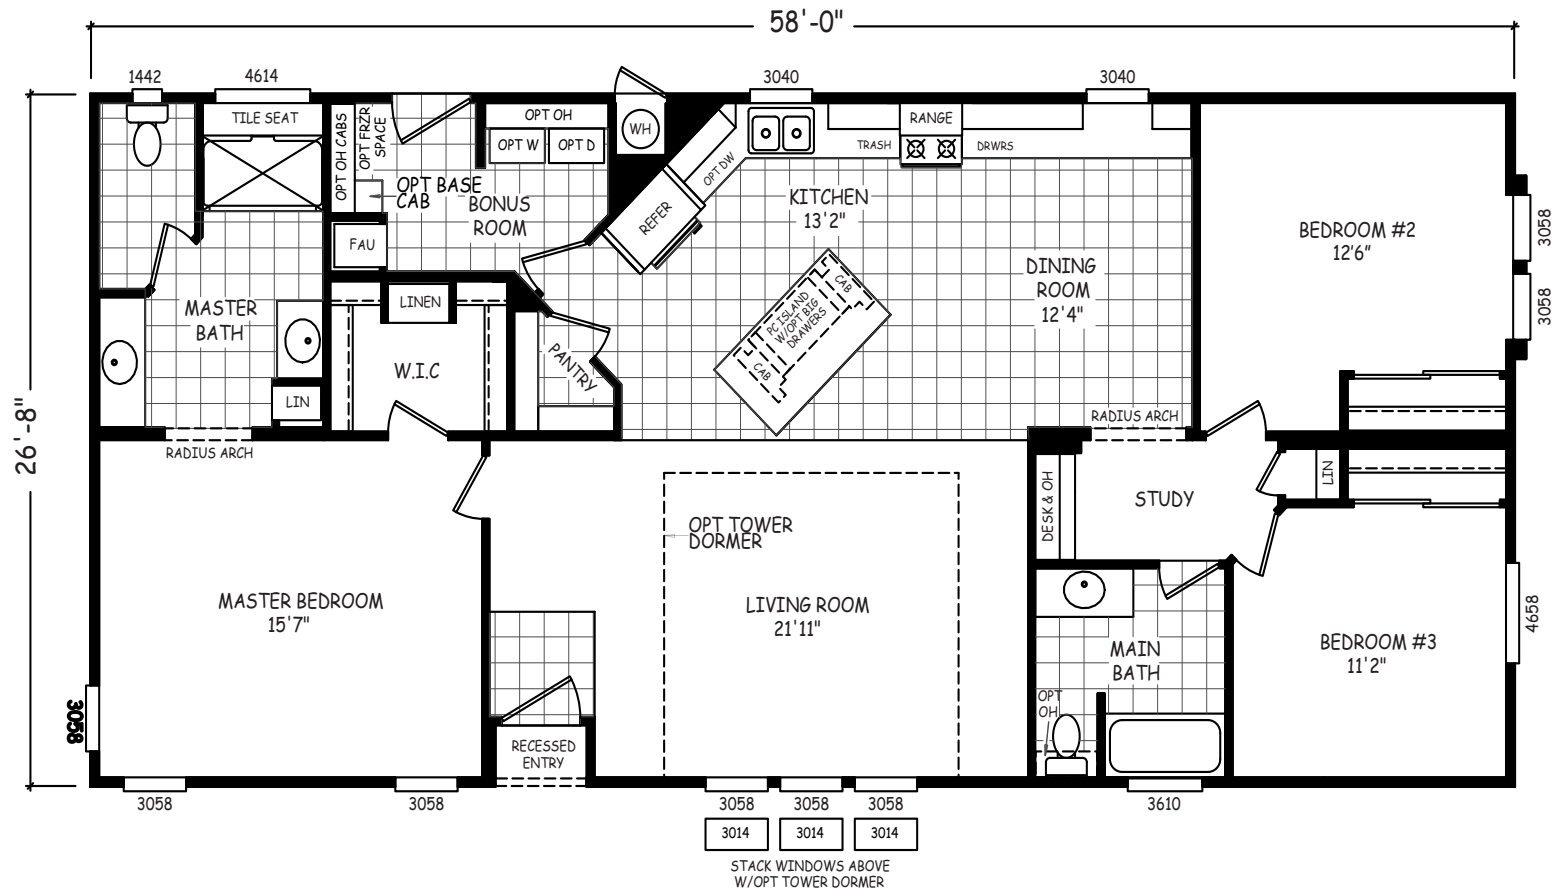

# Moeller

Sedona Ridge Series

1,547 SQ. FT. (Approximate) 3 Bedroom, 2 Bath

Last Updated: 12-15-20

**FACTORY SELECT HOMES**  
 4455 N. Stockton Hill Rd.  
 Kingman, AZ 86409

**FactorySelectMH.com | 1-800-965-3641**