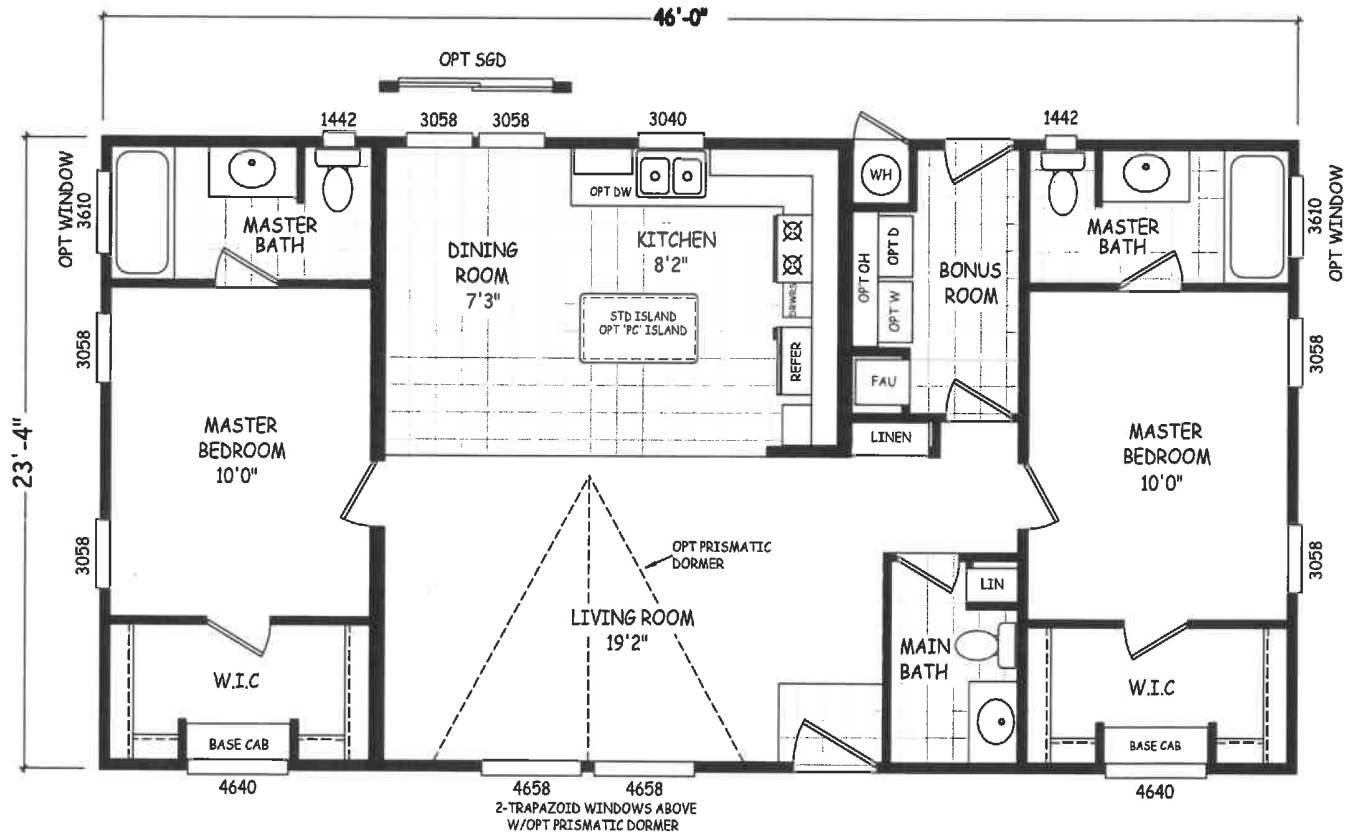

# Mullen

FS Series

1,073 SQ. FT. (Approximate) 2 Bedrooms, 2.5 Baths

Last Updated: 2-4-21