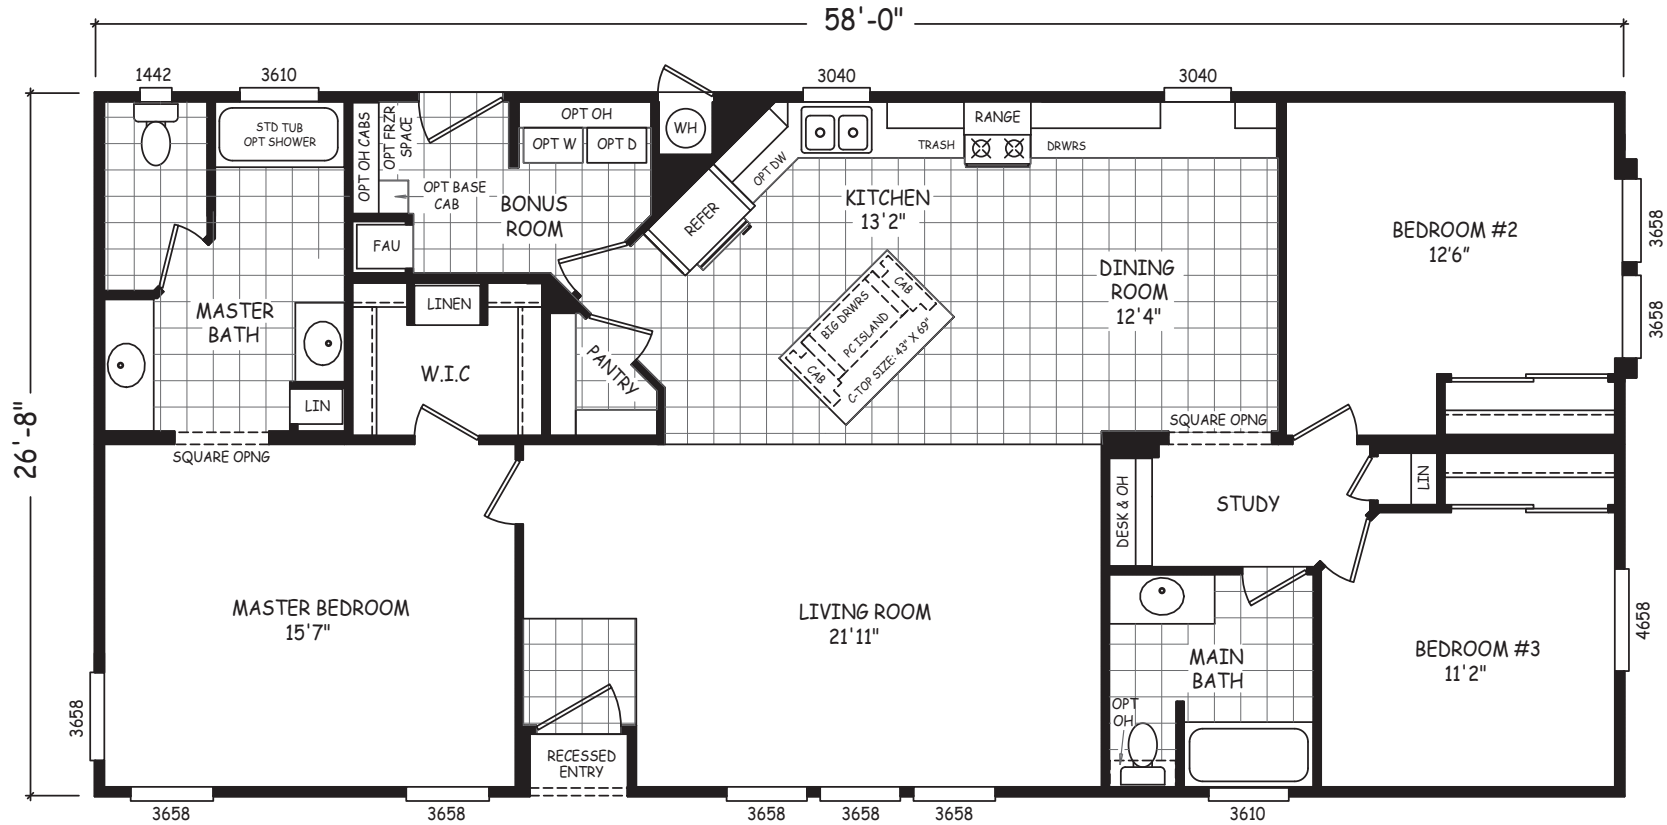

Mutire

Sedona Ridge Classic Series

1,547 SQ. FT. (Approximate) 3 Bedroom, 2 Bath

Last Updated: 2-2-23

FACTORY SELECT HOMES

4455 N. Stockton Hill Rd.
Kingman, AZ 86409

FactorySelectMH.com | 1-800-965-3641

IMPORTANT: Alta Cima Corp reserves the right to modify, cancel or substitute products or features of this event at any time without prior notice or obligation. Pictures and other promotional materials are representative and may depict or contain floor plans, square footages, elevations, options, upgrades, extra design features, decorations, floor coverings, specialty light fixtures, custom paint and wall coverings, window treatments, landscaping, sound and alarm systems, furnishings, appliances, and other designer/decorator features and amenities that are not included as part of the home and/or may not be available at all locations. Home, pricing and community information is subject to change, and homes to prior sale, at any time without notice or obligation. ©2020 Alta Cima Corp. All rights reserved.