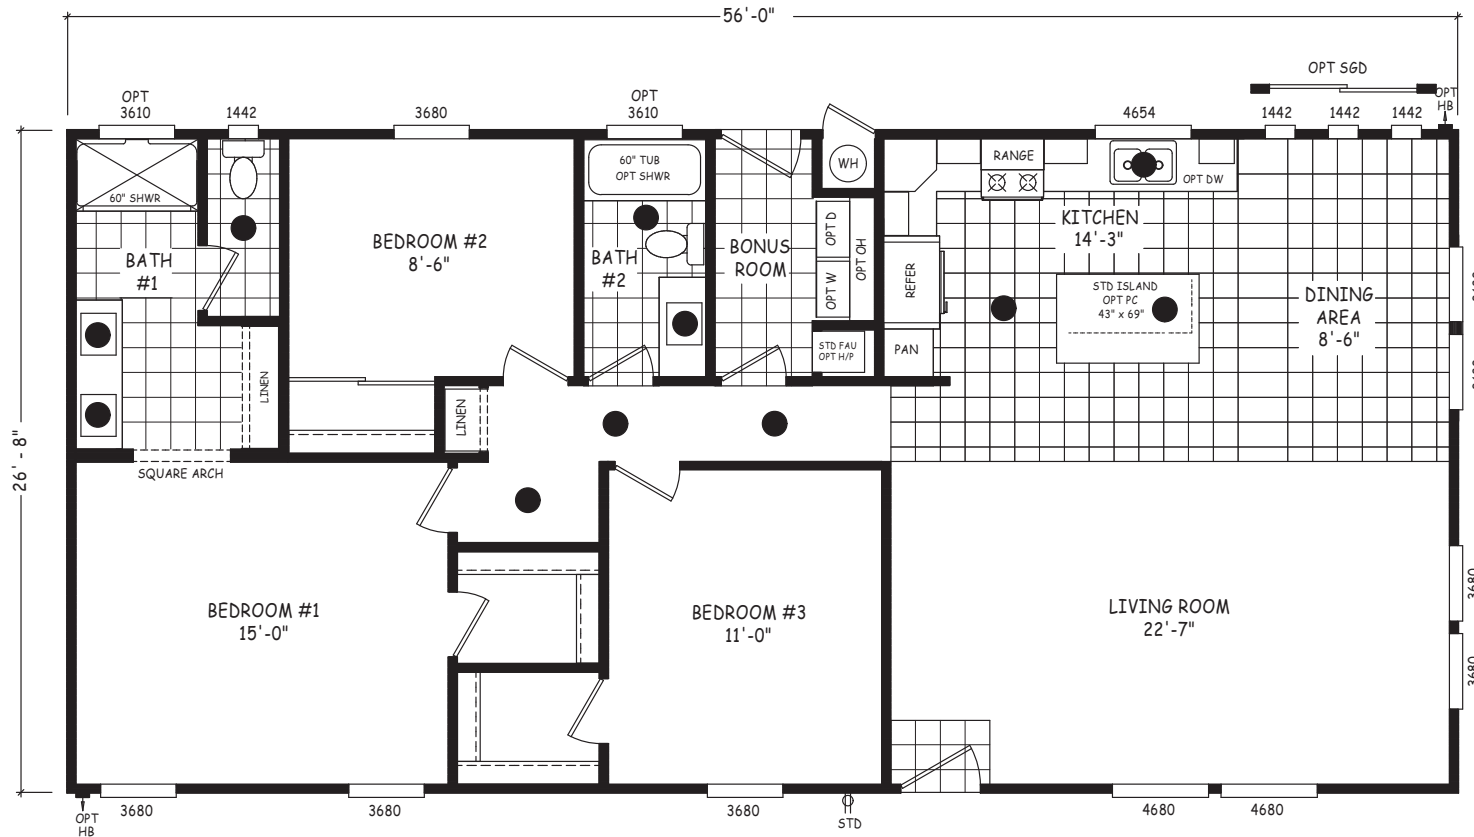

Mylow

Edge Series

1,494 SQ. FT. (Approximate) 3 Bedroom, 2 Bath

Last Updated: 7-24-24

FACTORY SELECT HOMES

4455 N. Stockton Hill Rd.
Kingman, AZ 86409

FactorySelectMH.com | 1-800-965-3641

IMPORTANT: Alta Cima Corp reserves the right to modify, cancel or substitute products or features of this event at any time without prior notice or obligation. Pictures and other promotional materials are representative and may depict or contain floor plans, square footages, elevations, options, upgrades, extra design features, decorations, floor coverings, specialty light fixtures, custom paint and wall coverings, window treatments, landscaping, sound and alarm systems, furnishings, appliances, and other designer/decorator features and amenities that are not included as part of the home and/or may not be available at all locations. Home, pricing and community information is subject to change, and homes to prior sale, at any time without notice or obligation. ©2020 Alta Cima Corp. All rights reserved.