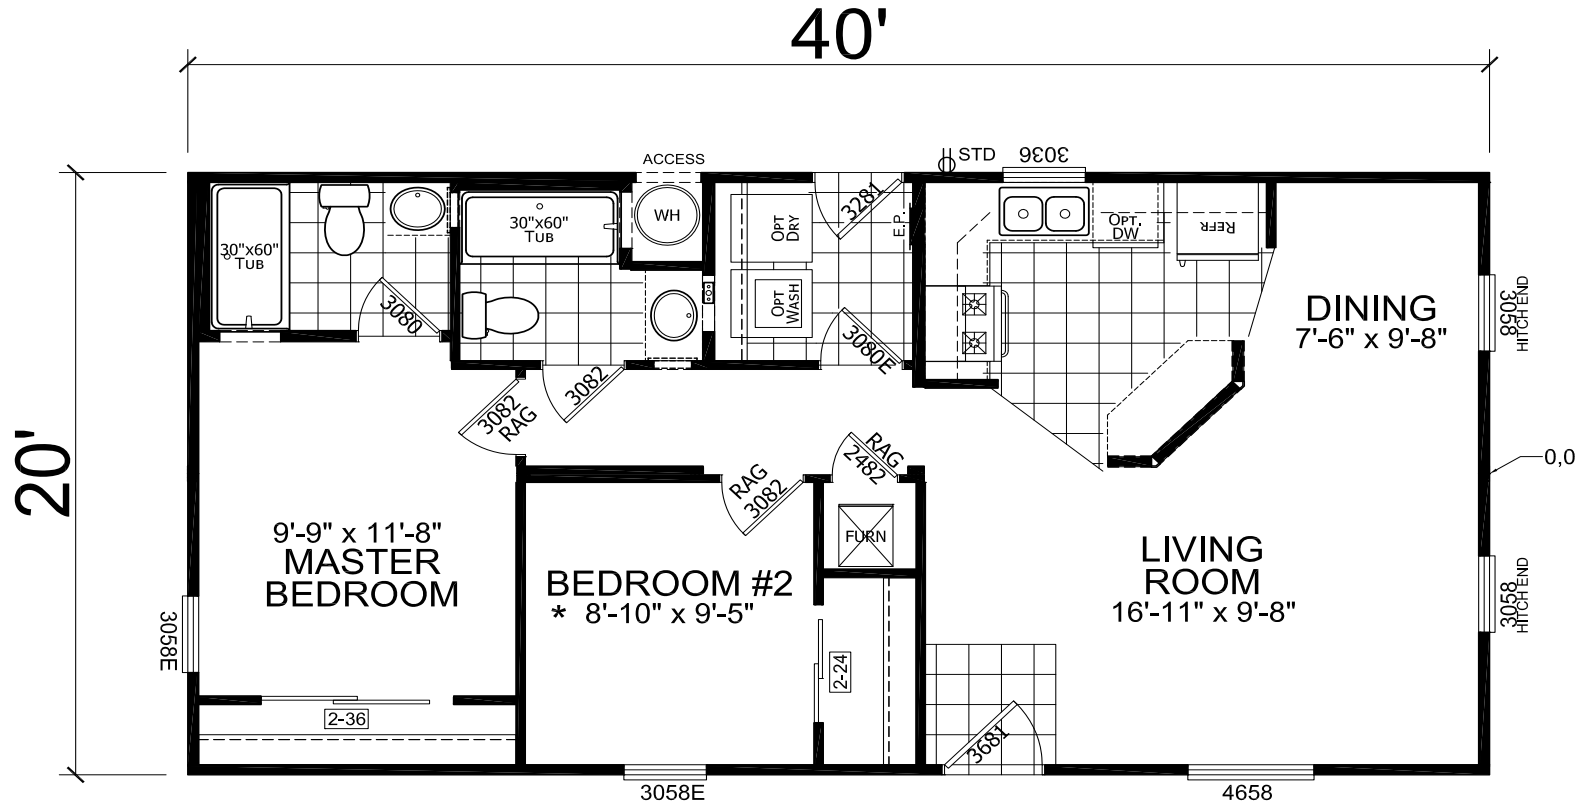

Odrick

American Freedom Series

800 SQ. FT. (Approximate) 2 Bedroom, 2 Bath

Last Updated: 11-4-20

FACTORY SELECT HOMES

4455 N. Stockton Hill Rd.
Kingman, AZ 86409

FactorySelectMH.com | 1-800-965-3641

IMPORTANT: Alta Cima Corp reserves the right to modify, cancel or substitute products or features of this event at any time without prior notice or obligation. Pictures and other promotional materials are representative and may depict or contain floor plans, square footages, elevations, options, upgrades, extra design features, decorations, floor coverings, specialty light fixtures, custom paint and wall coverings, window treatments, landscaping, sound and alarm systems, furnishings, appliances, and other designer/decorator features and amenities that are not included as part of the home and/or may not be available at all locations. Home, pricing and community information is subject to change, and homes to prior sale, at any time without notice or obligation. ©2020 Alta Cima Corp. All rights reserved.