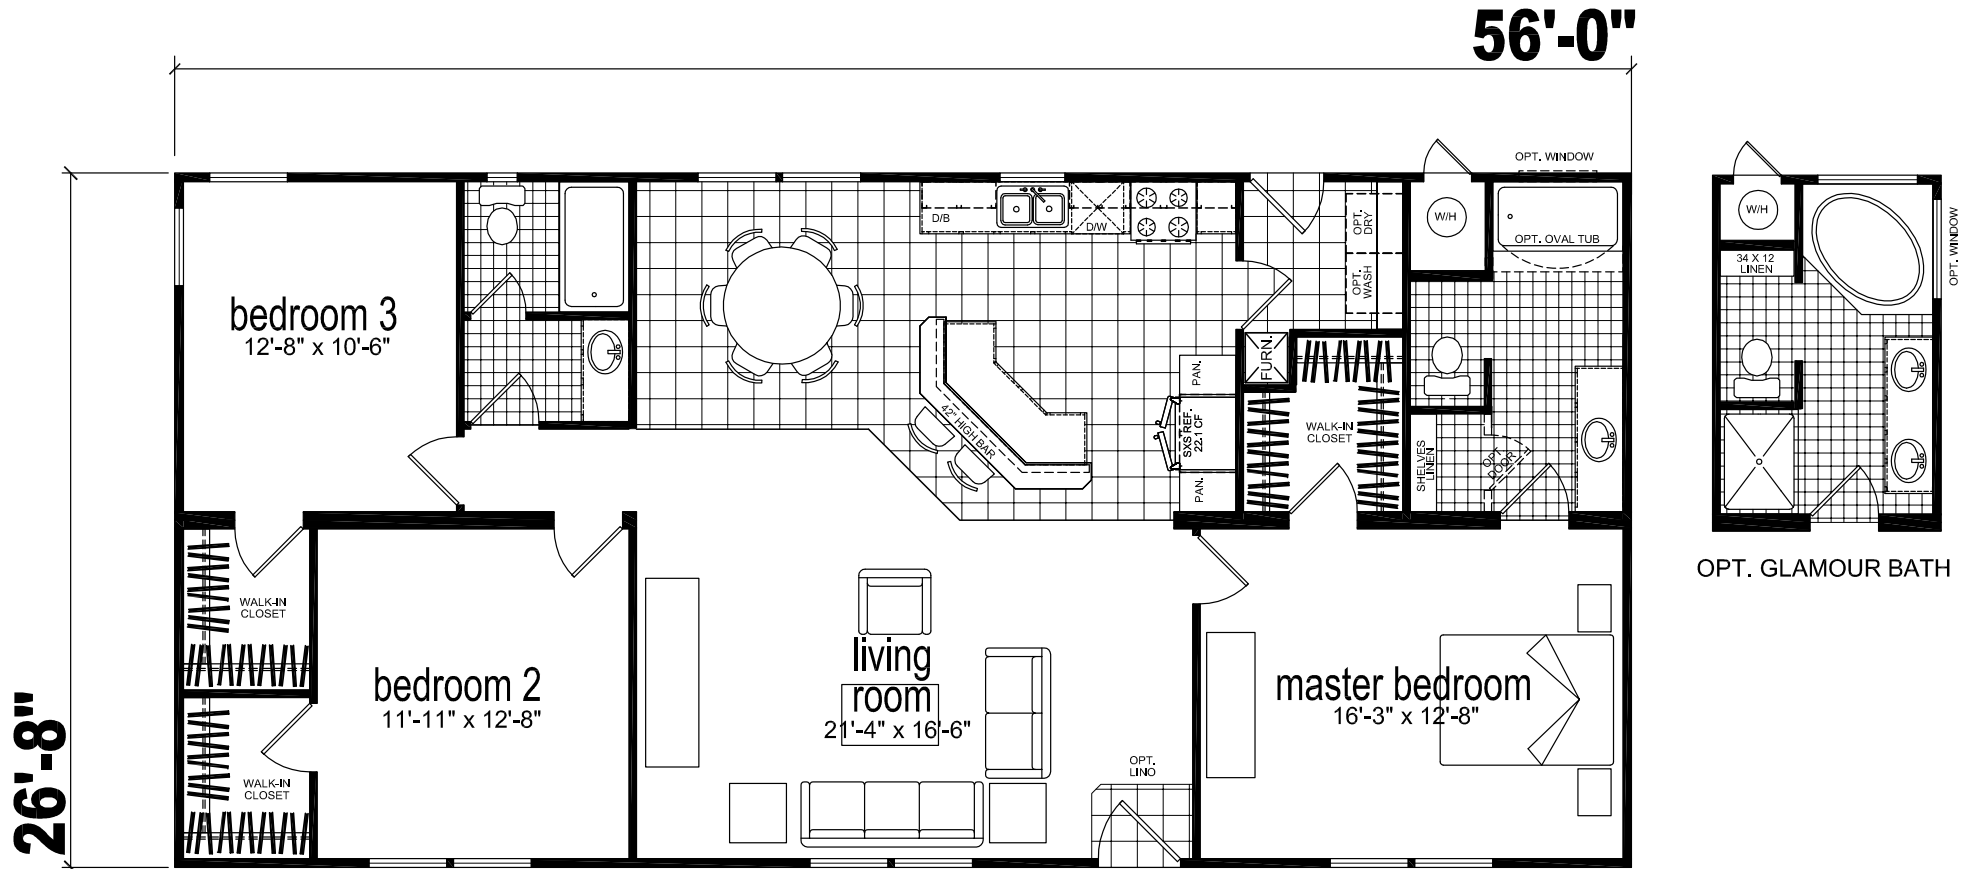

# Parkside

Creekside Manor Series

1,494 SQ. FT. (Approximate) 3 Bedrooms, 2 Baths

Last Updated: 10-13-20

FACTORY SELECT HOMES  
4455 N. Stockton Hill Rd.  
Kingman, AZ 86409

FactorySelectMH.com | 1-800-965-3641