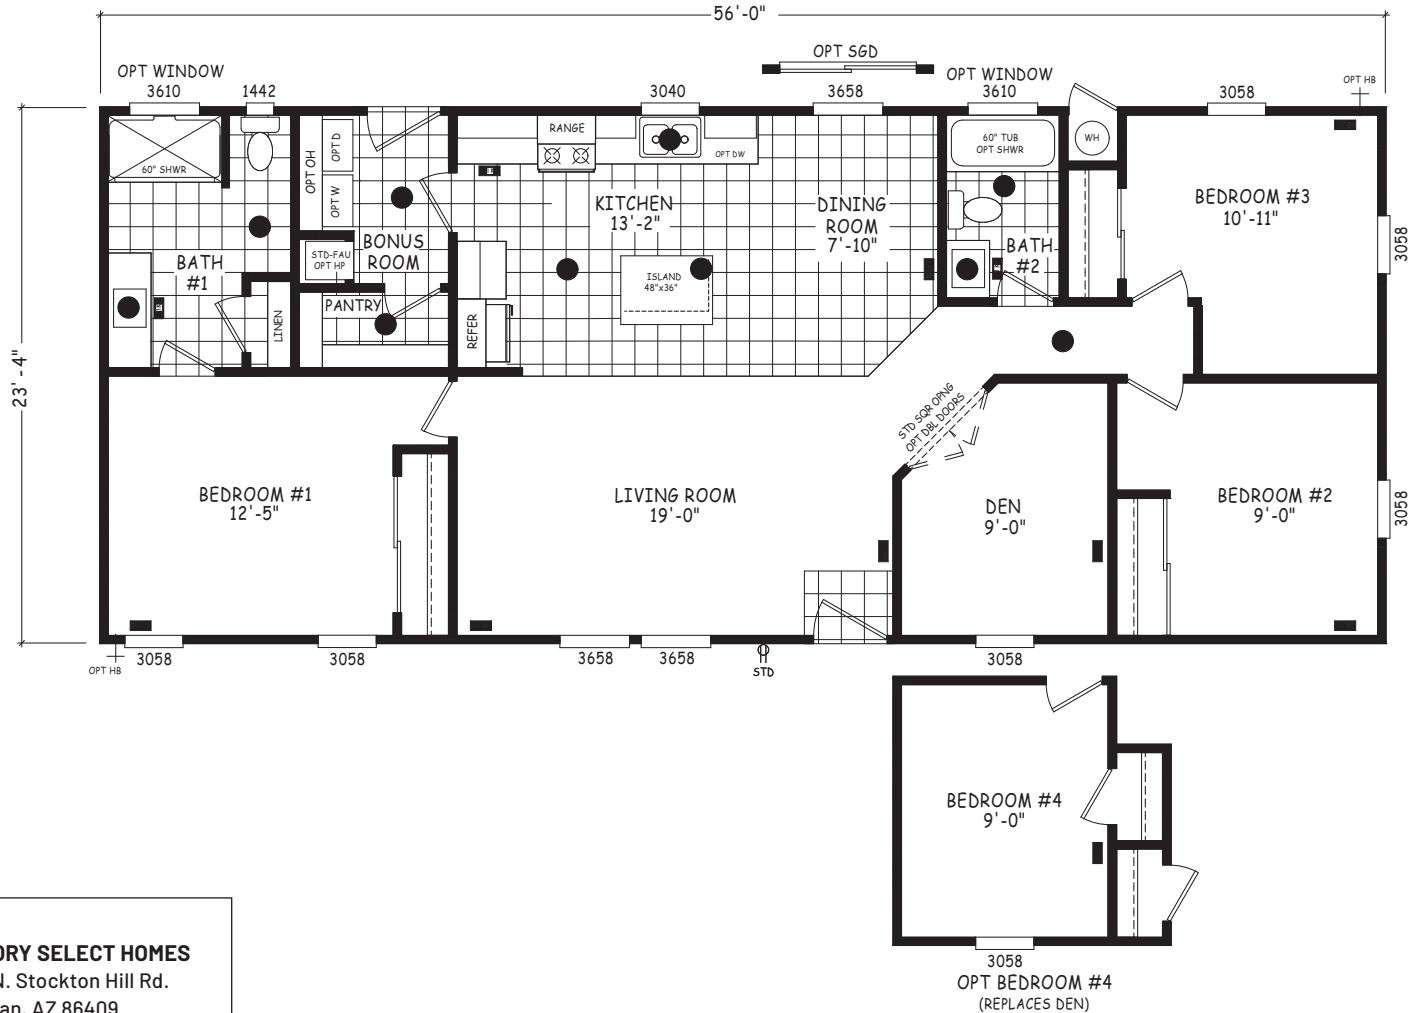

Pastura

Edge Series

1,307 SQ. FT. (Approximate) 3 Bedroom, 2 Bath

Last Updated: 5-21-24

FACTORY SELECT HOMES
 4455 N. Stockton Hill Rd.
 Kingman, AZ 86409

FactorySelectMH.com | 1-800-965-3641

IMPORTANT: Alta Cima Corp reserves the right to modify, cancel or substitute products or features of this event at any time without prior notice or obligation. Pictures and other promotional materials are representative and may depict or contain floor plans, square footages, elevations, options, upgrades, extra design features, decorations, floor coverings, specialty light fixtures, custom paint and wall coverings, window treatments, landscaping, sound and alarm systems, furnishings, appliances, and other designer/decorator features and amenities that are not included as part of the home and/or may not be available at all locations. Home, pricing and community information is subject to change, and homes to prior sale, at any time without notice or obligation. ©2020 Alta Cima Corp. All rights reserved.