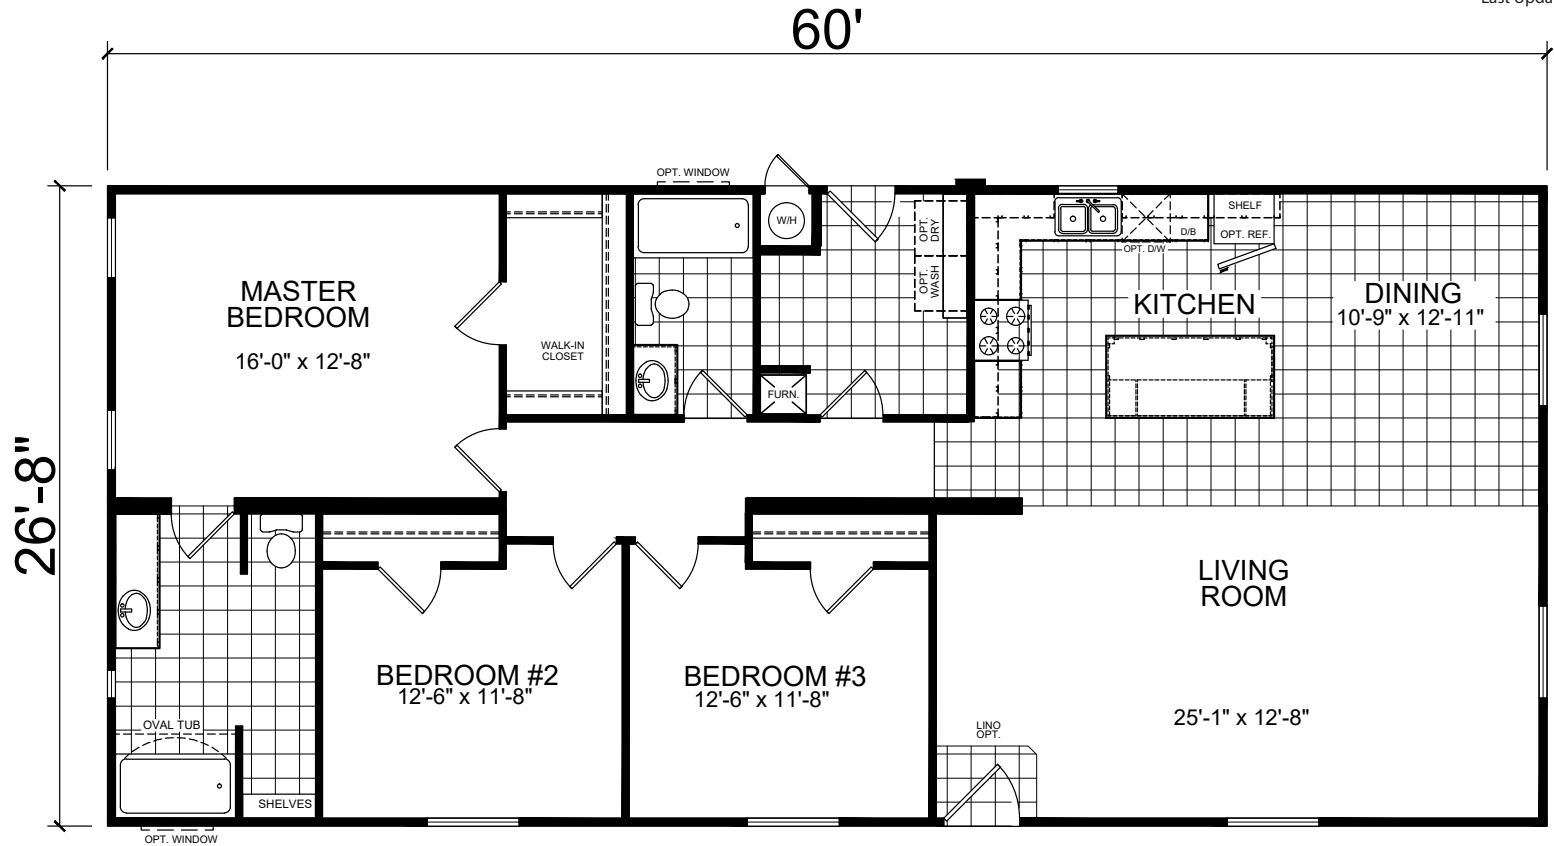

Patillo

Creekside Manor Series

1,600 SQ. FT. (Approximate) 3 Bedrooms, 2 Baths

Last Updated: 10-14-20

OPT. GLAMOUR BATH

FACTORY SELECT HOMES
4455 N. Stockton Hill Rd.
Kingman, AZ 86409

FactorySelectMH.com | 1-800-965-3641