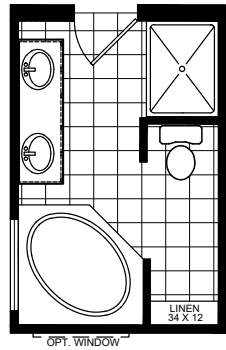

Patillo

Creekside Manor Series

1,600 SQ. FT. (Approximate) 3 Bedrooms, 2 Baths

Last Updated: 10-14-20

OPT. GLAMOUR BATH

FACTORY SELECT HOMES
4455 N. Stockton Hill Rd.
Kingman, AZ 86409

FactorySelectMH.com | 1-800-965-3641