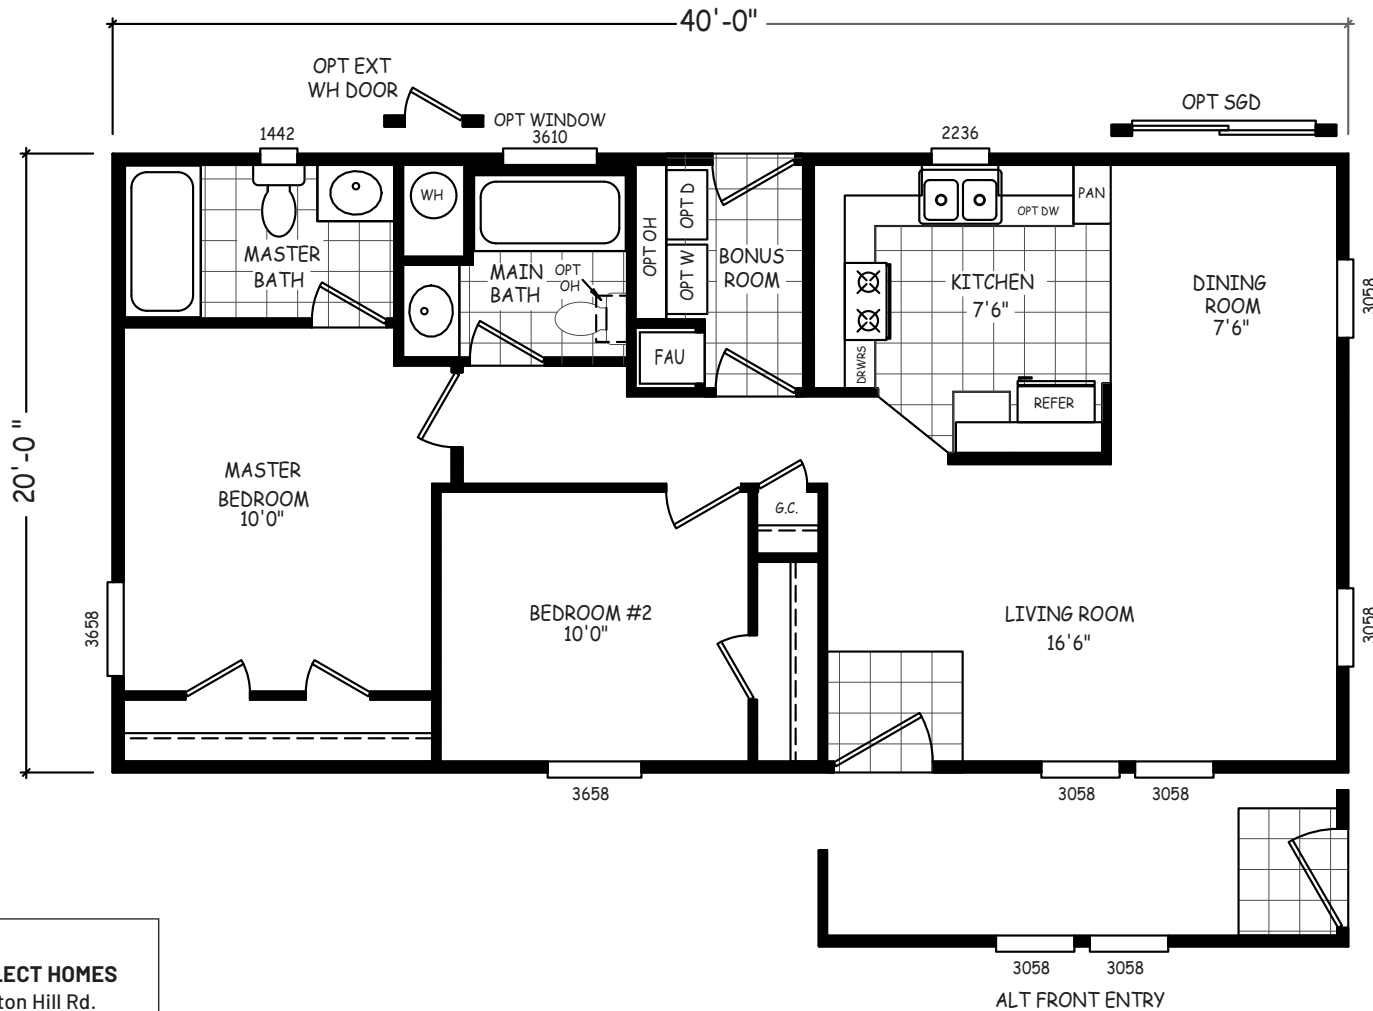

Pawnee

GS Series

800 SQ. FT. (Approximate) 2 Bedrooms, 2 Baths

Last Updated: 12-15-20

FACTORY SELECT HOMES

4455 N. Stockton Hill Rd.
Kingman, AZ 86409

FactorySelectMH.com | 1-800-965-3641

IMPORTANT: Alta Cima Corp reserves the right to modify, cancel or substitute products or features of this event at any time without prior notice or obligation. Pictures and other promotional materials are representative and may depict or contain floor plans, square footages, elevations, options, upgrades, extra design features, decorations, floor coverings, specialty light fixtures, custom paint and wall coverings, window treatments, landscaping, sound and alarm systems, furnishings, appliances, and other designer/decorator features and amenities that are not included as part of the home and/or may not be available at all locations. Home, pricing and community information is subject to change, and homes to prior sale, at any time without notice or obligation. ©2020 Alta Cima Corp. All rights reserved.