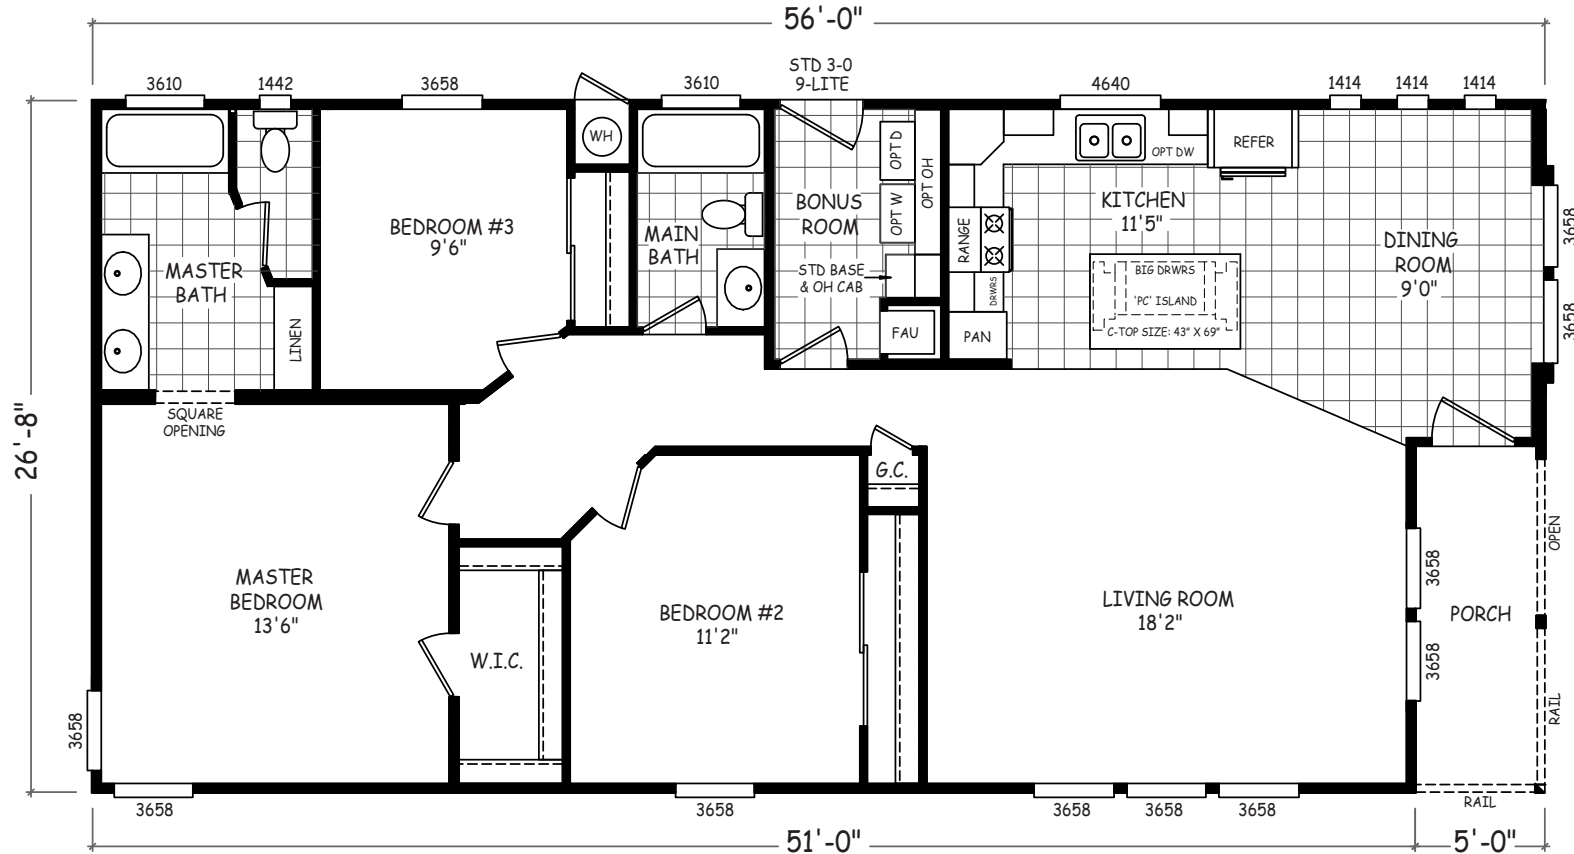

Peebles

Sedona Ridge Classic Series

1,493 SQ. FT. (Approximate) 3 Bedroom, 2 Bath

Last Updated: 2-2-23

FACTORY SELECT HOMES
 4455 N. Stockton Hill Rd.
 Kingman, AZ 86409

FactorySelectMH.com | 1-800-965-3641