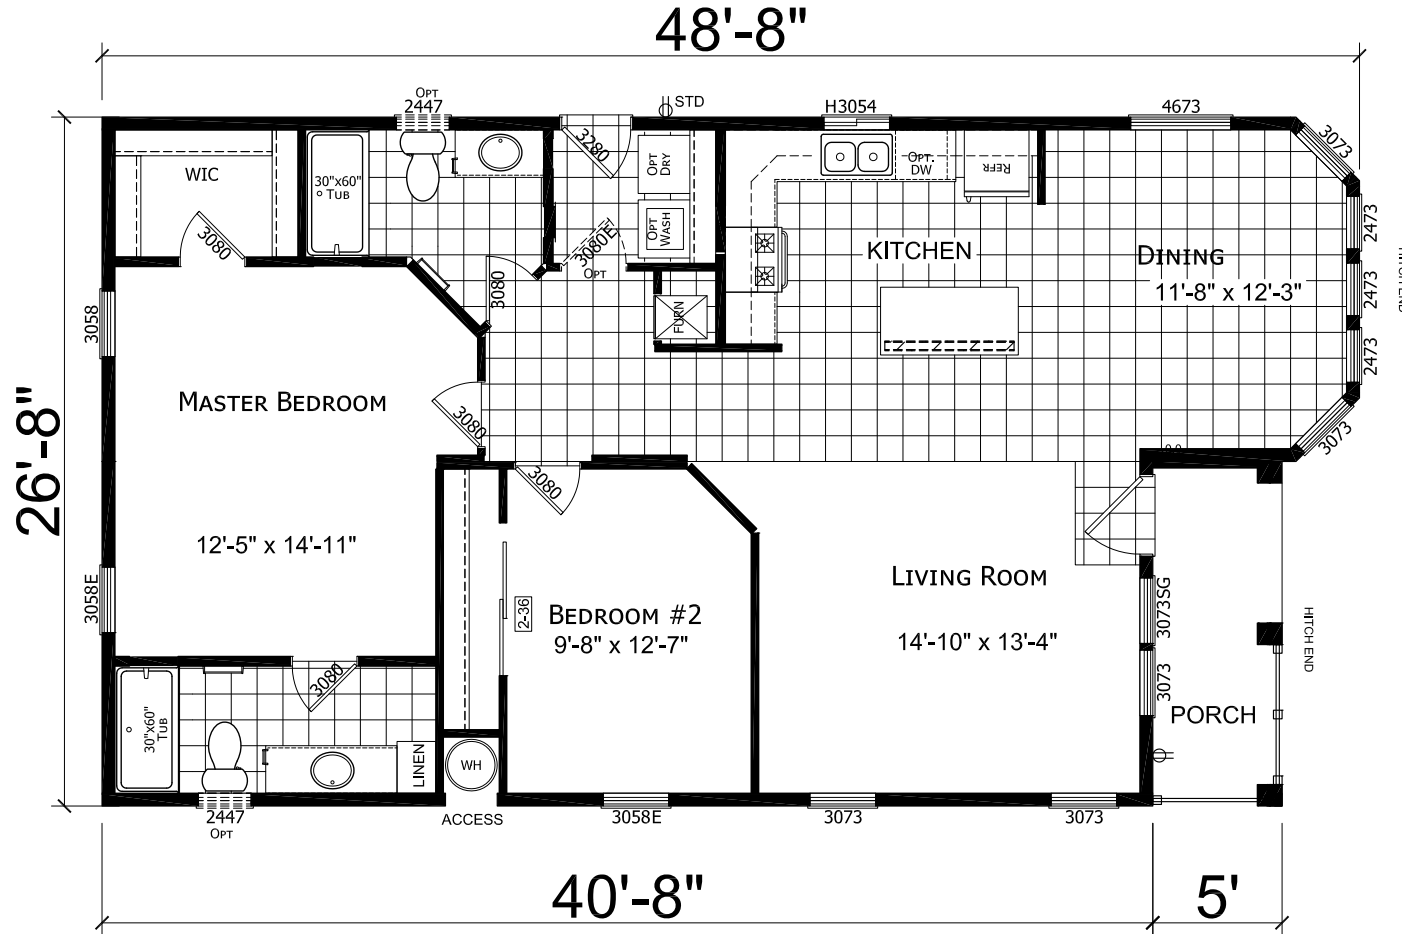

Potomac

American Freedom Series

1,230 SQ. FT. (Approximate) 2 Bedrooms, 2 Baths

Last Updated: 1-31-23

FACTORY SELECT HOMES

4455 N. Stockton Hill Rd.
Kingman, AZ 86409

FactorySelectMH.com | 1-800-965-3641

IMPORTANT: Alta Cima Corp reserves the right to modify, cancel or substitute products or features of this event at any time without prior notice or obligation. Pictures and other promotional materials are representative and may depict or contain floor plans, square footages, elevations, options, upgrades, extra design features, decorations, floor coverings, specialty light fixtures, custom paint and wall coverings, window treatments, landscaping, sound and alarm systems, furnishings, appliances, and other designer/decorator features and amenities that are not included as part of the home and/or may not be available at all locations. Home, pricing and community information is subject to change, and homes to prior sale, at any time without notice or obligation. ©2020 Alta Cima Corp. All rights reserved.