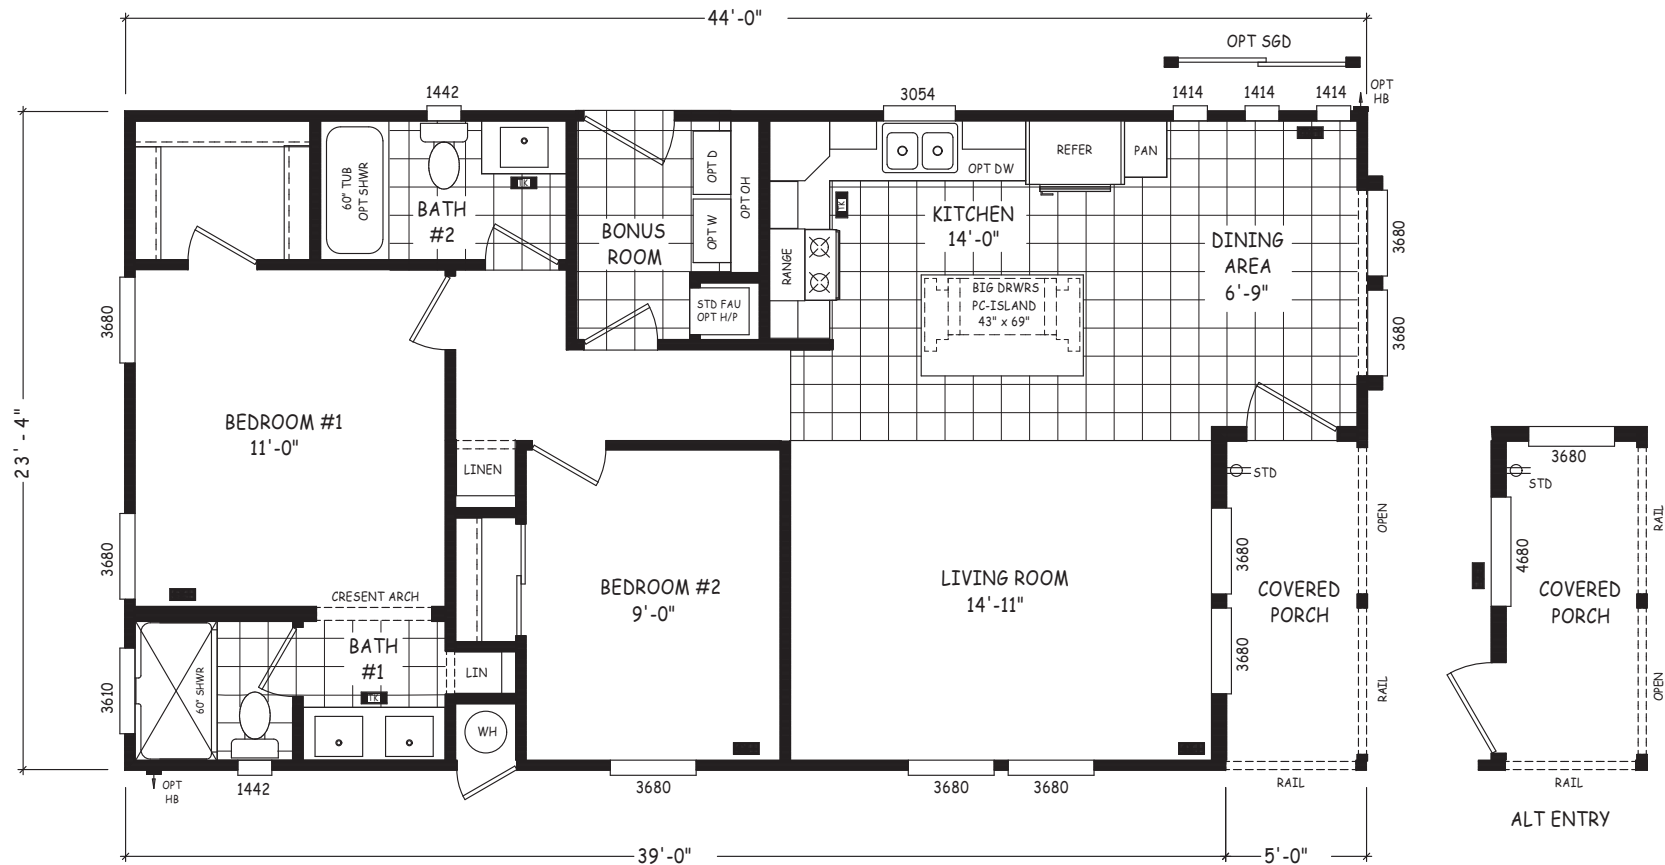

Pueblo

Pinnacle Series

1,027 SQ. FT. (Approximate) 2 Bedroom, 2 Bath

Last Updated: 8-22-22

FACTORY SELECT HOMES

4455 N. Stockton Hill Rd.
Kingman, AZ 86409

FactorySelectMH.com | 1-800-965-3641

IMPORTANT: Alta Cima Corp reserves the right to modify, cancel or substitute products or features of this event at any time without prior notice or obligation. Pictures and other promotional materials are representative and may depict or contain floor plans, square footages, elevations, options, upgrades, extra design features, decorations, floor coverings, specialty light fixtures, custom paint and wall coverings, window treatments, landscaping, sound and alarm systems, furnishings, appliances, and other designer/decorator features and amenities that are not included as part of the home and/or may not be available at all locations. Home, pricing and community information is subject to change, and homes to prior sale, at any time without notice or obligation. ©2020 Alta Cima Corp. All rights reserved.