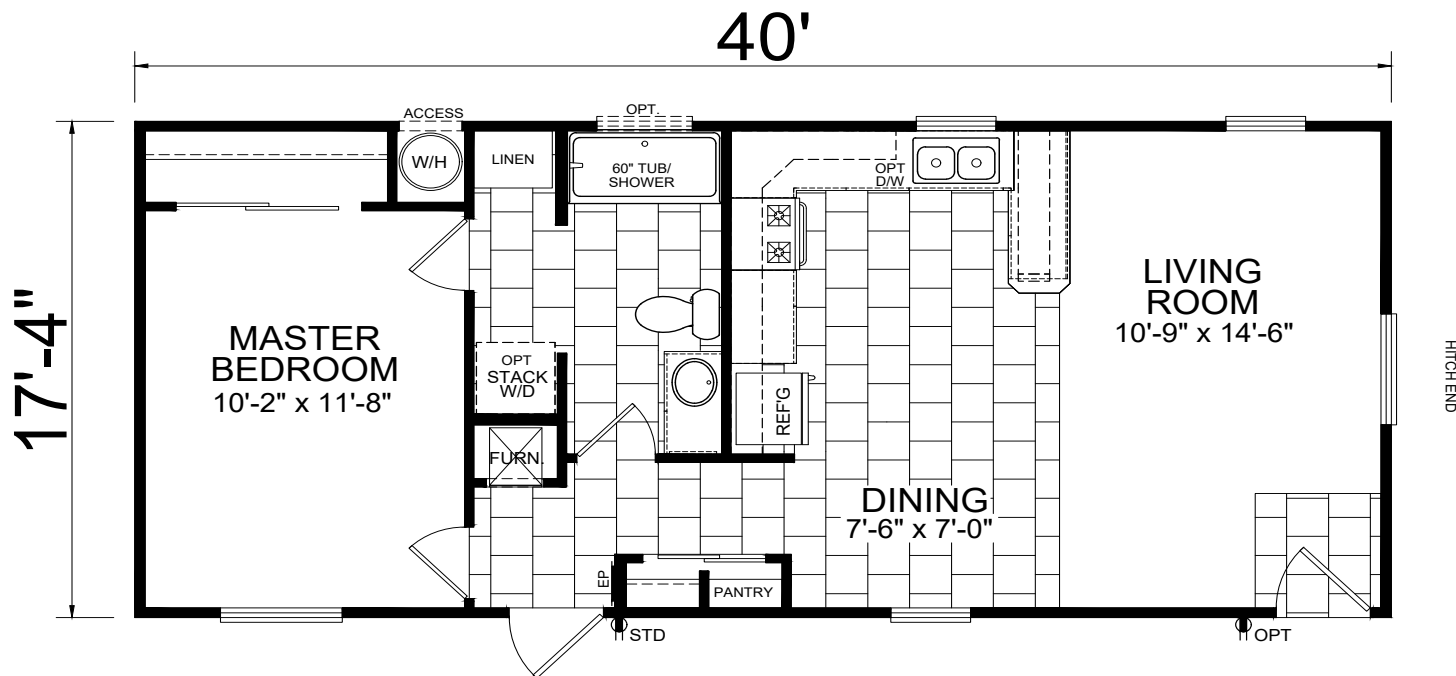

Puray

Sunrise Series

693 SQ. FT. (Approximate) 1 Bedroom, 1 Bath

Last Updated: 11-5-20

FACTORY SELECT HOMES

4455 N. Stockton Hill Rd.
Kingman, AZ 86409

FactorySelectMH.com | 1-800-965-3641

IMPORTANT: Alta Cima Corp reserves the right to modify, cancel or substitute products or features of this event at any time without prior notice or obligation. Pictures and other promotional materials are representative and may depict or contain floor plans, square footages, elevations, options, upgrades, extra design features, decorations, floor coverings, specialty light fixtures, custom paint and wall coverings, window treatments, landscaping, sound and alarm systems, furnishings, appliances, and other designer/decorator features and amenities that are not included as part of the home and/or may not be available at all locations. Home, pricing and community information is subject to change, and homes to prior sale, at any time without notice or obligation. ©2020 Alta Cima Corp. All rights reserved.