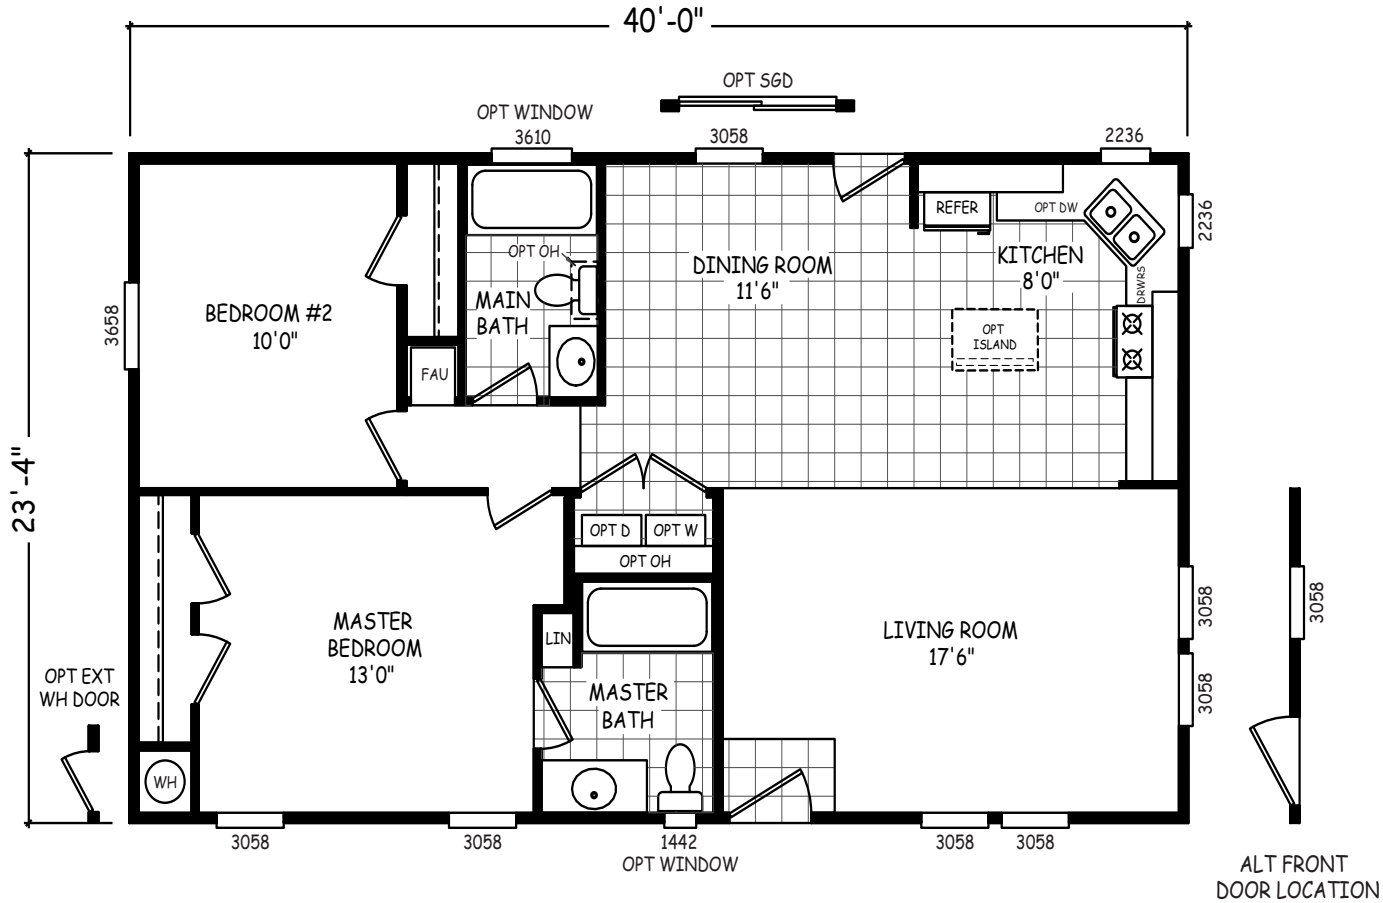

Ramada

FS Series

933 SQ. FT. (Approximate) 2 Bedroom, 2 Bath

Last Updated: 12-16-20

FACTORY SELECT HOMES
 4455 N. Stockton Hill Rd.
 Kingman, AZ 86409

FactorySelectMH.com | 1-800-965-3641

IMPORTANT: Alta Cima Corp reserves the right to modify, cancel or substitute products or features of this event at any time without prior notice or obligation. Pictures and other promotional materials are representative and may depict or contain floor plans, square footages, elevations, options, upgrades, extra design features, decorations, floor coverings, specialty light fixtures, custom paint and wall coverings, window treatments, landscaping, sound and alarm systems, furnishings, appliances, and other designer/decorator features and amenities that are not included as part of the home and/or may not be available at all locations. Home, pricing and community information is subject to change, and homes to prior sale, at any time without notice or obligation. ©2020 Alta Cima Corp. All rights reserved.