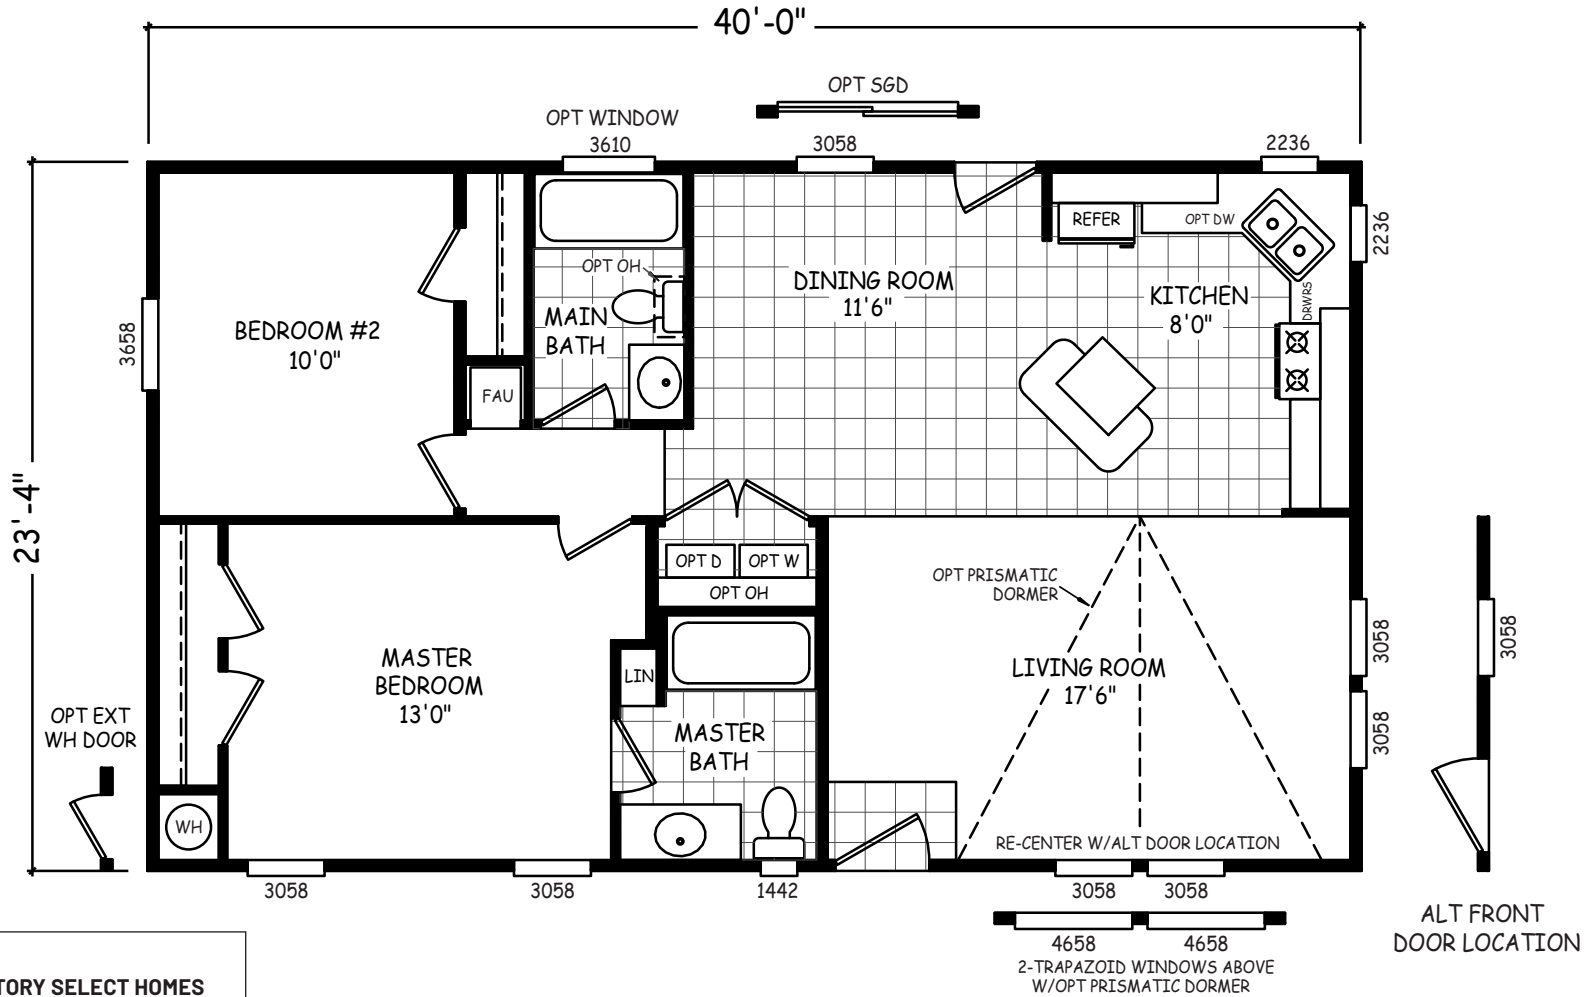

# Regina

GS Series

933 SQ. FT. (Approximate) 2 Bedrooms, 2 Baths

Last Updated: 12-15-20

**FACTORY SELECT HOMES**  
 4455 N. Stockton Hill Rd.  
 Kingman, AZ 86409

**FactorySelectMH.com | 1-800-965-3641**

**IMPORTANT:** Alta Cima Corp reserves the right to modify, cancel or substitute products or features of this event at any time without prior notice or obligation. Pictures and other promotional materials are representative and may depict or contain floor plans, square footages, elevations, options, upgrades, extra design features, decorations, floor coverings, specialty light fixtures, custom paint and wall coverings, window treatments, landscaping, sound and alarm systems, furnishings, appliances, and other designer/decorator features and amenities that are not included as part of the home and/or may not be available at all locations. Home, pricing and community information is subject to change, and homes to prior sale, at any time without notice or obligation. ©2020 Alta Cima Corp. All rights reserved.