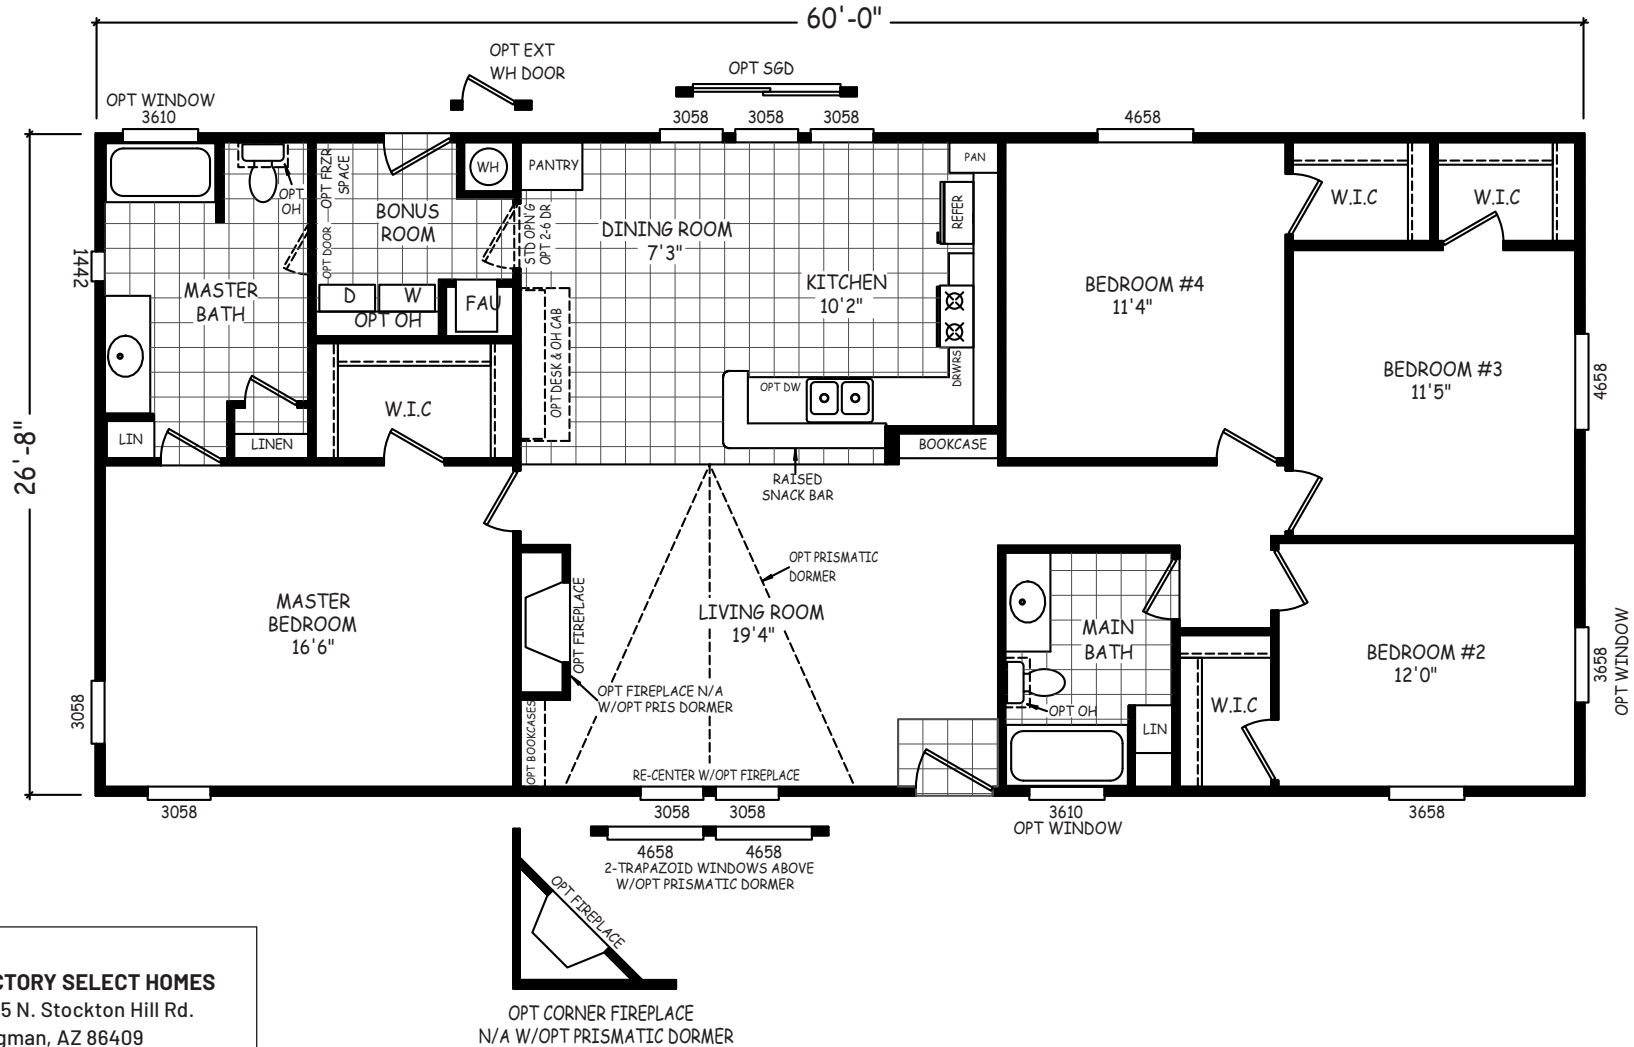

Saint Charles

GS Series

1,600 SQ. FT. (Approximate) 4 Bedrooms, 2 Baths

Last Updated: 4-28-22

FACTORY SELECT HOMES
 4455 N. Stockton Hill Rd.
 Kingman, AZ 86409

FactorySelectMH.com | 1-800-965-3641

IMPORTANT: Alta Cima Corp reserves the right to modify, cancel or substitute products or features of this event at any time without prior notice or obligation. Pictures and other promotional materials are representative and may depict or contain floor plans, square footages, elevations, options, upgrades, extra design features, decorations, floor coverings, specialty light fixtures, custom paint and wall coverings, window treatments, landscaping, sound and alarm systems, furnishings, appliances, and other designer/decorator features and amenities that are not included as part of the home and/or may not be available at all locations. Home, pricing and community information is subject to change, and homes to prior sale, at any time without notice or obligation. ©2020 Alta Cima Corp. All rights reserved.