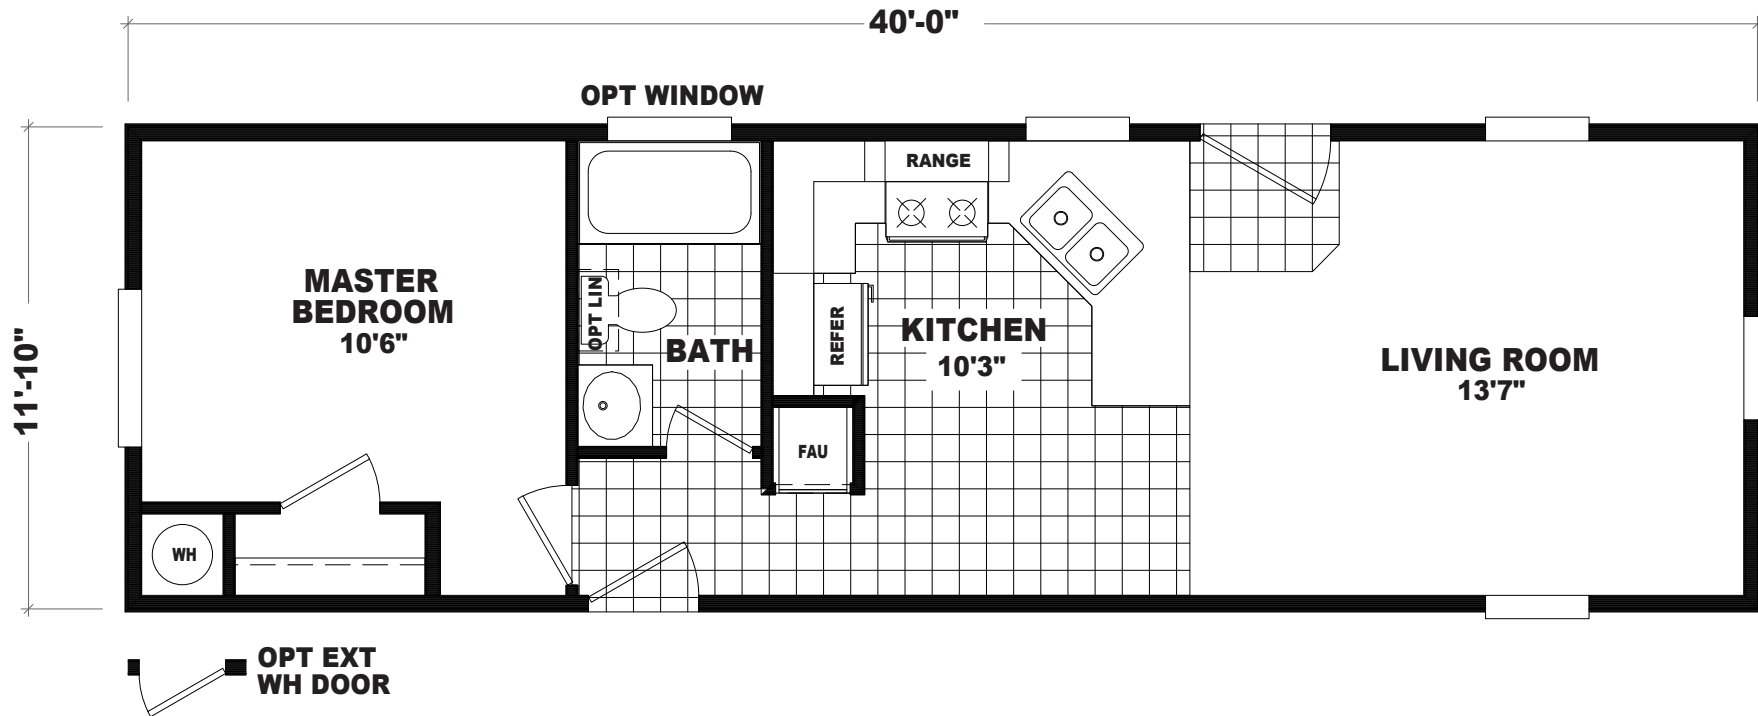

# Santa Fe

GS Series

466 SQ. FT. (Approximate) 1 Bedroom, 1 Bath

Last Updated: 12-15-20