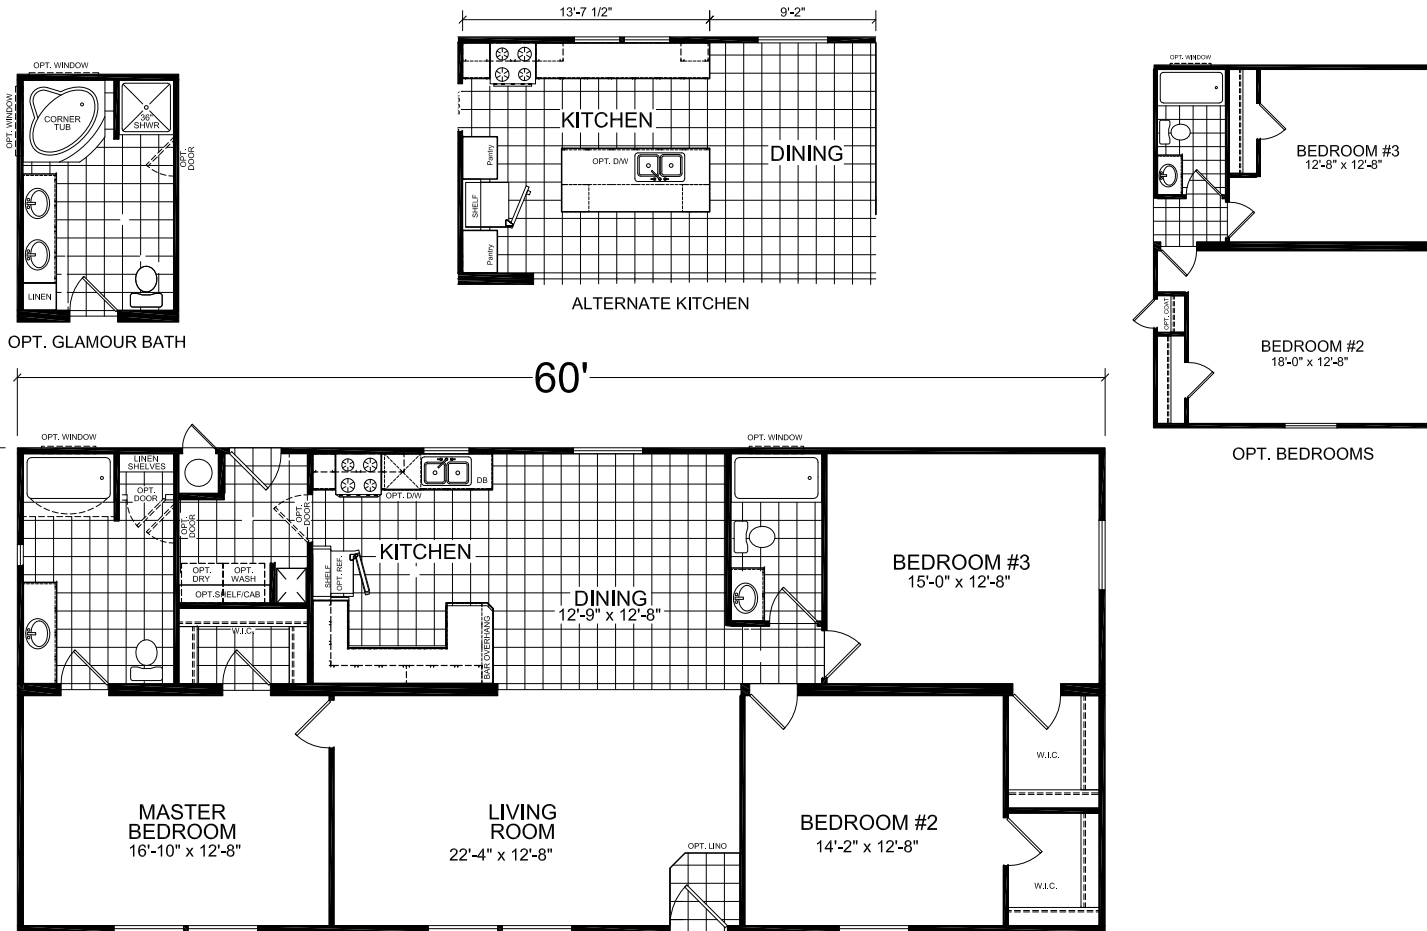

Seafair

Creekside Manor Series

1,600 SQ. FT. (Approximate) 3 Bedrooms, 2 Baths

Last Updated: 10-14-20

FACTORY SELECT HOMES
4455 N. Stockton Hill Rd.
Kingman, AZ 86409

FactorySelectMH.com | 1-800-965-3641

IMPORTANT: Alta Cima Corp reserves the right to modify, cancel or substitute products or features of this event at any time without prior notice or obligation. Pictures and other promotional materials are representative and may depict or contain floor plans, square footages, elevations, options, upgrades, extra design features, decorations, floor coverings, specialty light fixtures, custom paint and wall coverings, window treatments, landscaping, sound and alarm systems, furnishings, appliances, and other designer/decorator features and amenities that are not included as part of the home and/or may not be available at all locations. Home, pricing and community information is subject to change, and homes to prior sale, at any time without notice or obligation. ©2020 Alta Cima Corp. All rights reserved.