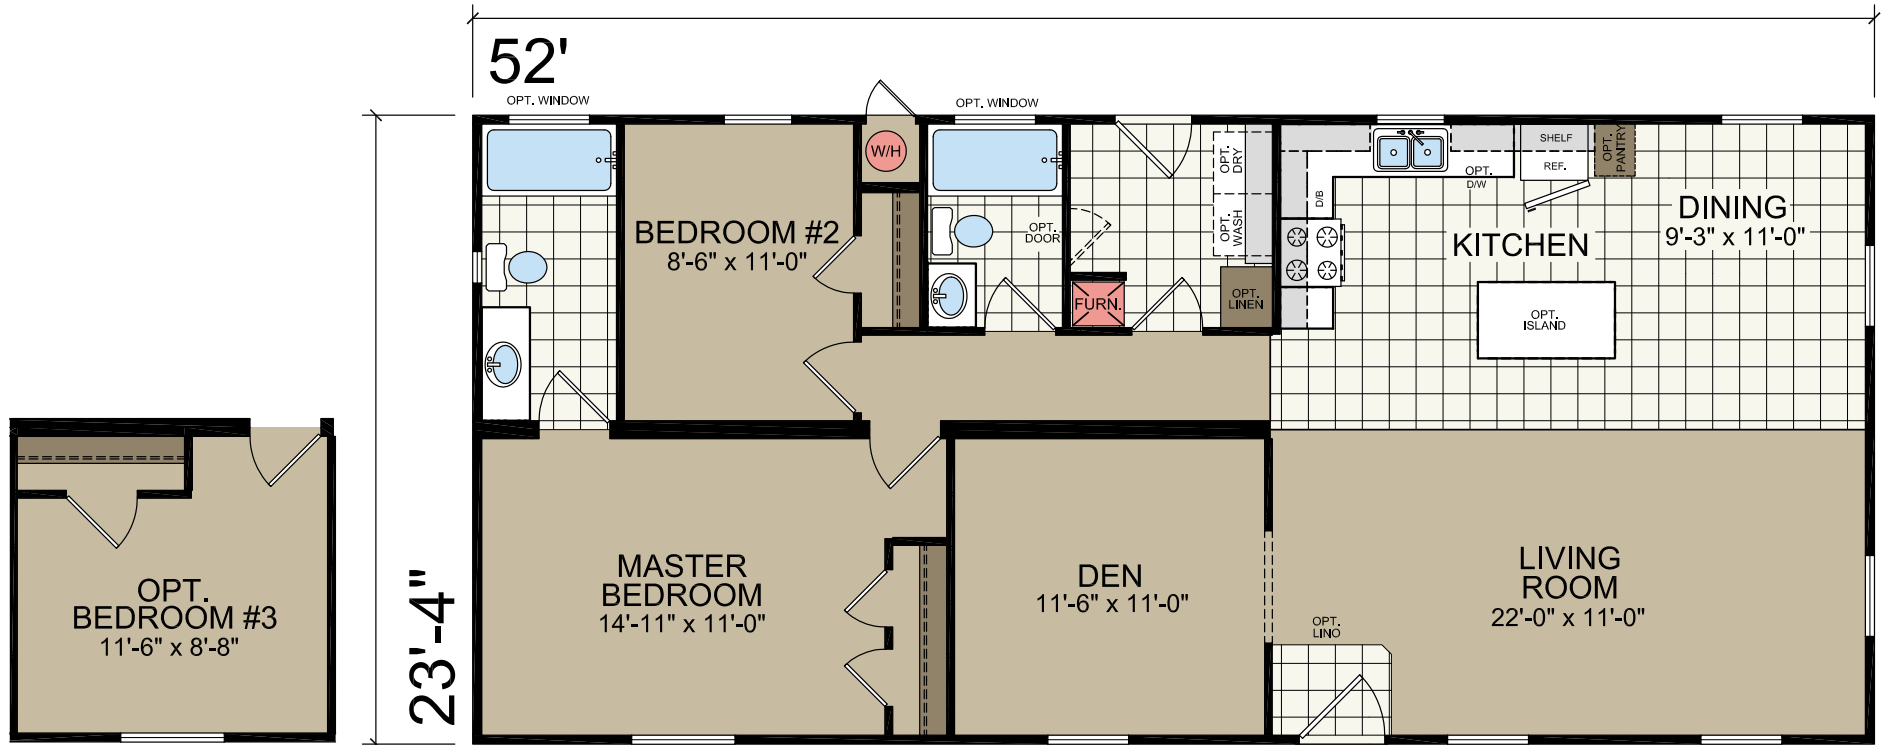

Silversmith

Foundation Series

1,213 SQ. FT. (Approximate) 2 Bedrooms, 2 Baths

Last Updated: 10-14-20

FACTORY SELECT HOMES
4455 N. Stockton Hill Rd.
Kingman, AZ 86409

FactorySelectMH.com | 1-800-965-3641

IMPORTANT: Alta Cima Corp reserves the right to modify, cancel or substitute products or features of this event at any time without prior notice or obligation. Pictures and other promotional materials are representative and may depict or contain floor plans, square footages, elevations, options, upgrades, extra design features, decorations, floor coverings, specialty light fixtures, custom paint and wall coverings, window treatments, landscaping, sound and alarm systems, furnishings, appliances, and other designer/decorator features and amenities that are not included as part of the home and/or may not be available at all locations. Home, pricing and community information is subject to change, and homes to prior sale, at any time without notice or obligation. ©2020 Alta Cima Corp. All rights reserved.