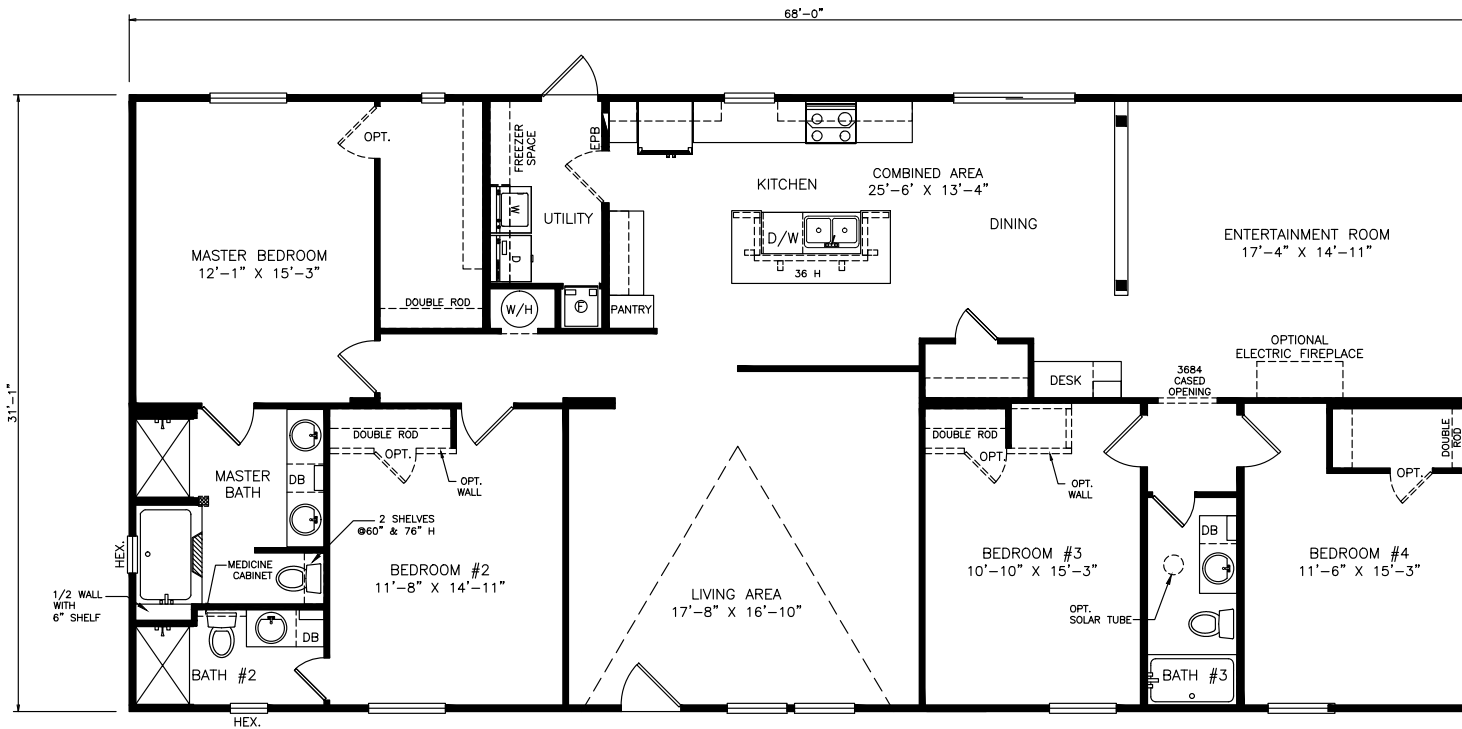

# Sovana

Classic Series - Multi Section

2,120 SQ. FT. (Approximate) 4 Bedrooms, 3 Baths

Last Updated: 6-25-21

OPT. HALF BATH

"B"

"A"

**FACTORY SELECT HOMES**