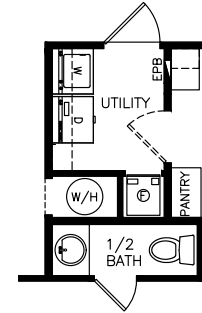

# Sovana

Classic Series - Multi Section

2,120 SQ. FT. (Approximate) 4 Bedrooms, 3 Baths

Last Updated: 6-25-21

OPT. HALF BATH

"B"

"A"

**FACTORY SELECT HOMES**