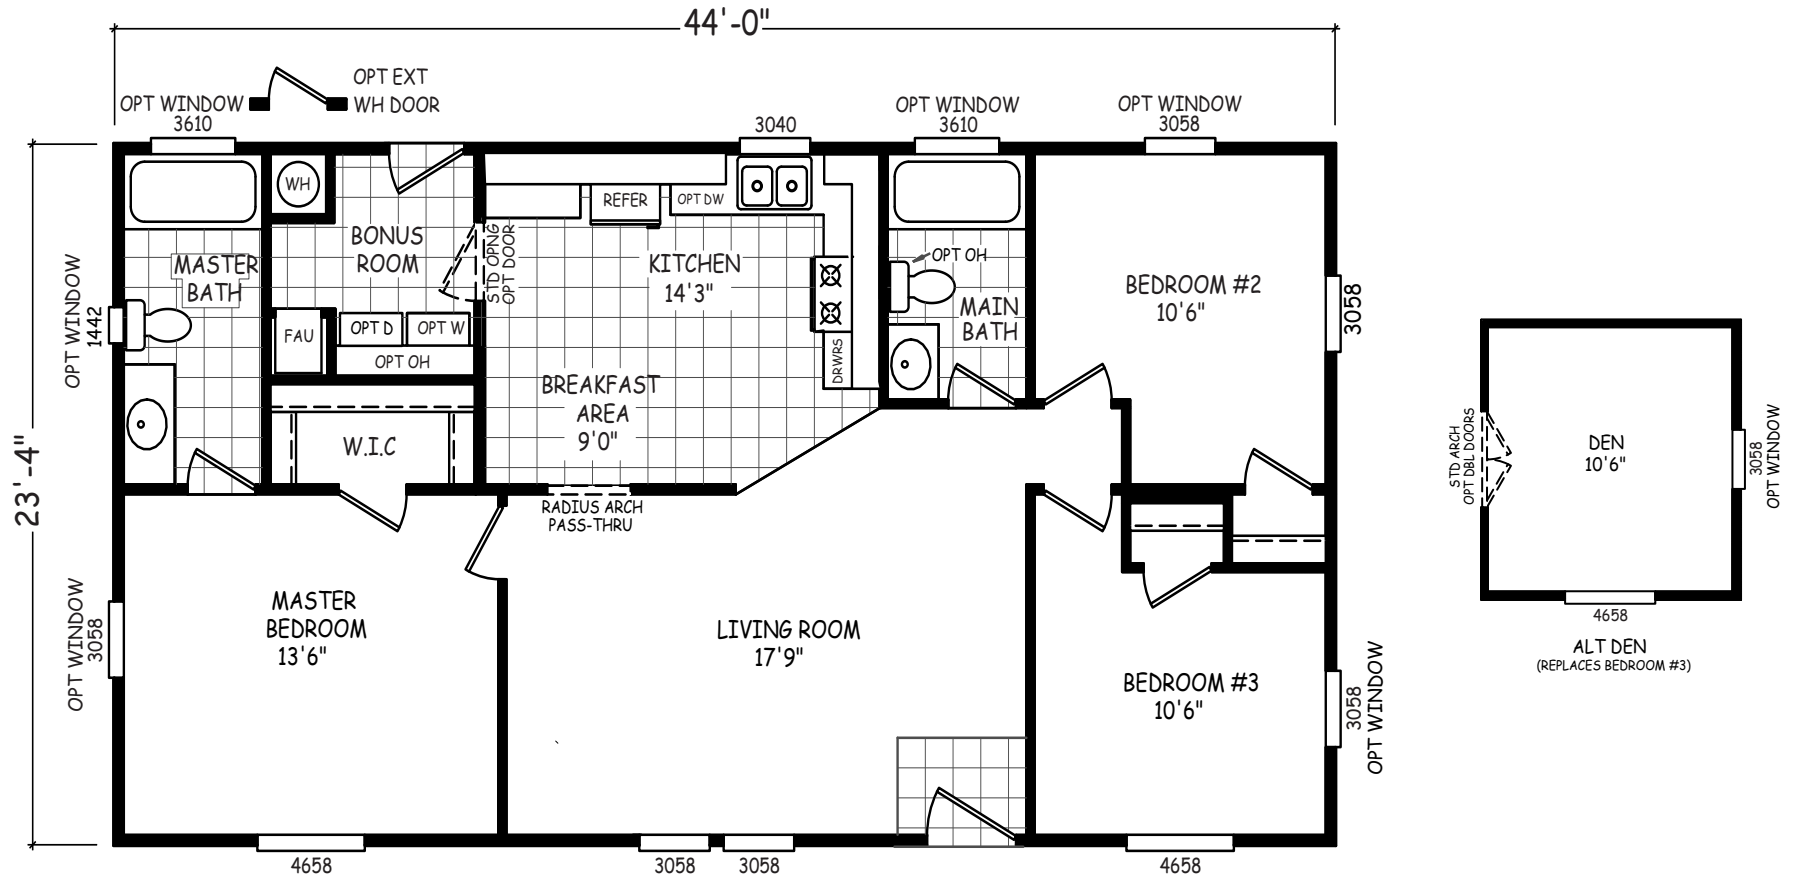

Stein

FS Series

1,027 SQ. FT. (Approximate) 3 Bedroom, 2 Bath

Last Updated: 12-16-20

FACTORY SELECT HOMES

4455 N. Stockton Hill Rd.
Kingman, AZ 86409

FactorySelectMH.com | 1-800-965-3641

IMPORTANT: Alta Cima Corp reserves the right to modify, cancel or substitute products or features of this event at any time without prior notice or obligation. Pictures and other promotional materials are representative and may depict or contain floor plans, square footages, elevations, options, upgrades, extra design features, decorations, floor coverings, specialty light fixtures, custom paint and wall coverings, window treatments, landscaping, sound and alarm systems, furnishings, appliances, and other designer/decorator features and amenities that are not included as part of the home and/or may not be available at all locations. Home, pricing and community information is subject to change, and homes to prior sale, at any time without notice or obligation. ©2020 Alta Cima Corp. All rights reserved.