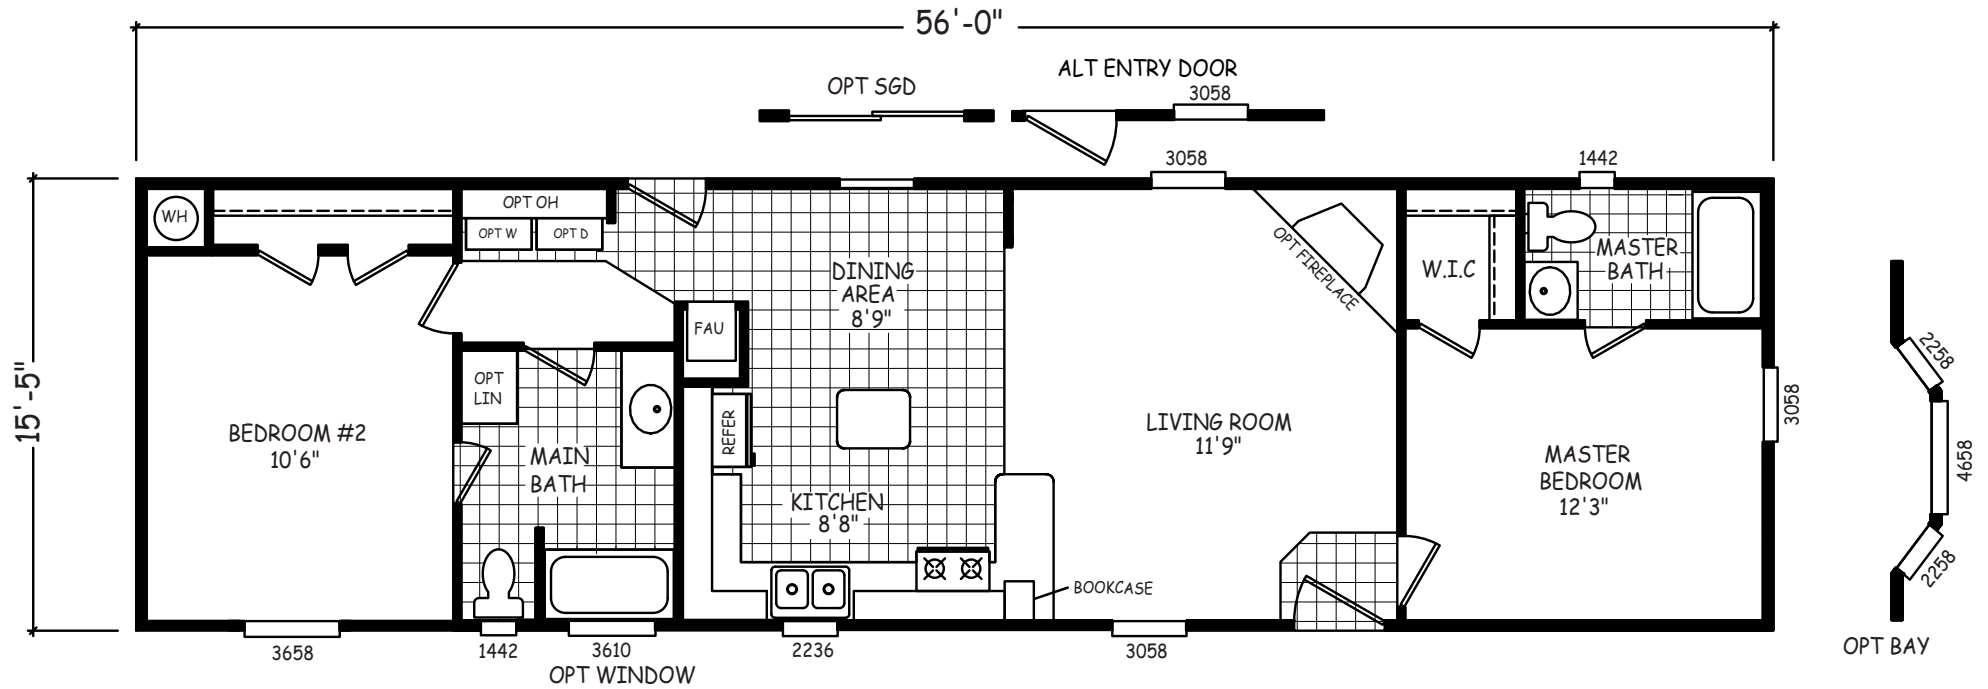

# Stockton

GS Series

863 SQ. FT. (Approximate) 2 Bedrooms, 2 Baths

Last Updated: 12-15-20

**FACTORY SELECT HOMES**

4455 N. Stockton Hill Rd.  
Kingman, AZ 86409

**FactorySelectMH.com | 1-800-965-3641**

**IMPORTANT:** Alta Cima Corp reserves the right to modify, cancel or substitute products or features of this event at any time without prior notice or obligation. Pictures and other promotional materials are representative and may depict or contain floor plans, square footages, elevations, options, upgrades, extra design features, decorations, floor coverings, specialty light fixtures, custom paint and wall coverings, window treatments, landscaping, sound and alarm systems, furnishings, appliances, and other designer/decorator features and amenities that are not included as part of the home and/or may not be available at all locations. Home, pricing and community information is subject to change, and homes to prior sale, at any time without notice or obligation. ©2020 Alta Cima Corp. All rights reserved.