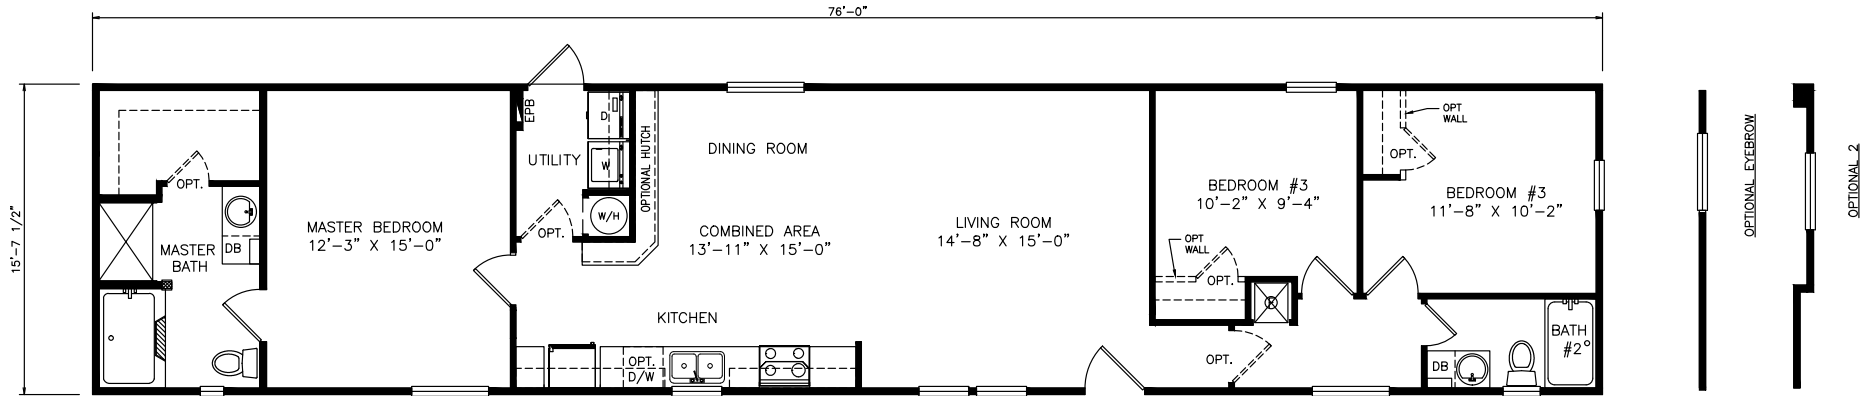

Sullivan

Heritage Series - Single Section

1,193 SQ. FT. (Approximate) 3 Bedrooms, 2 Baths

Last Updated: 6-28-21

FACTORY SELECT HOMES

4455 N. Stockton Hill Rd.
Kingman, AZ 86409

FactorySelectMH.com | 1-800-965-3641