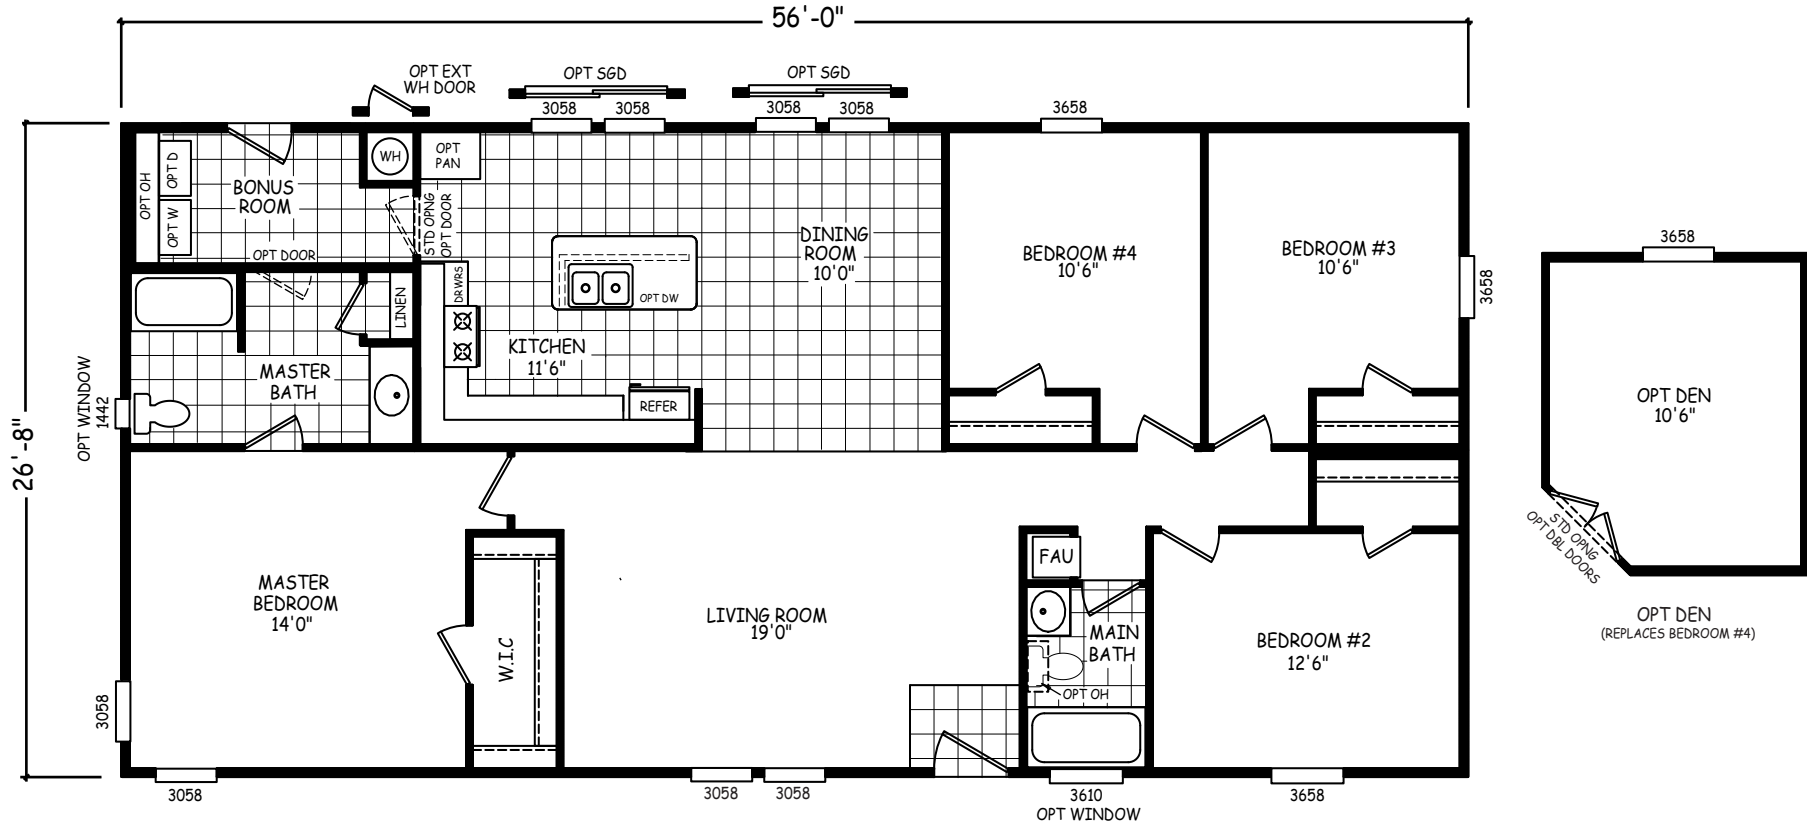

# Sunup

FS Series

1,493 SQ. FT. (Approximate) 4 Bedroom, 2 Bath

Last Updated: 12-16-20