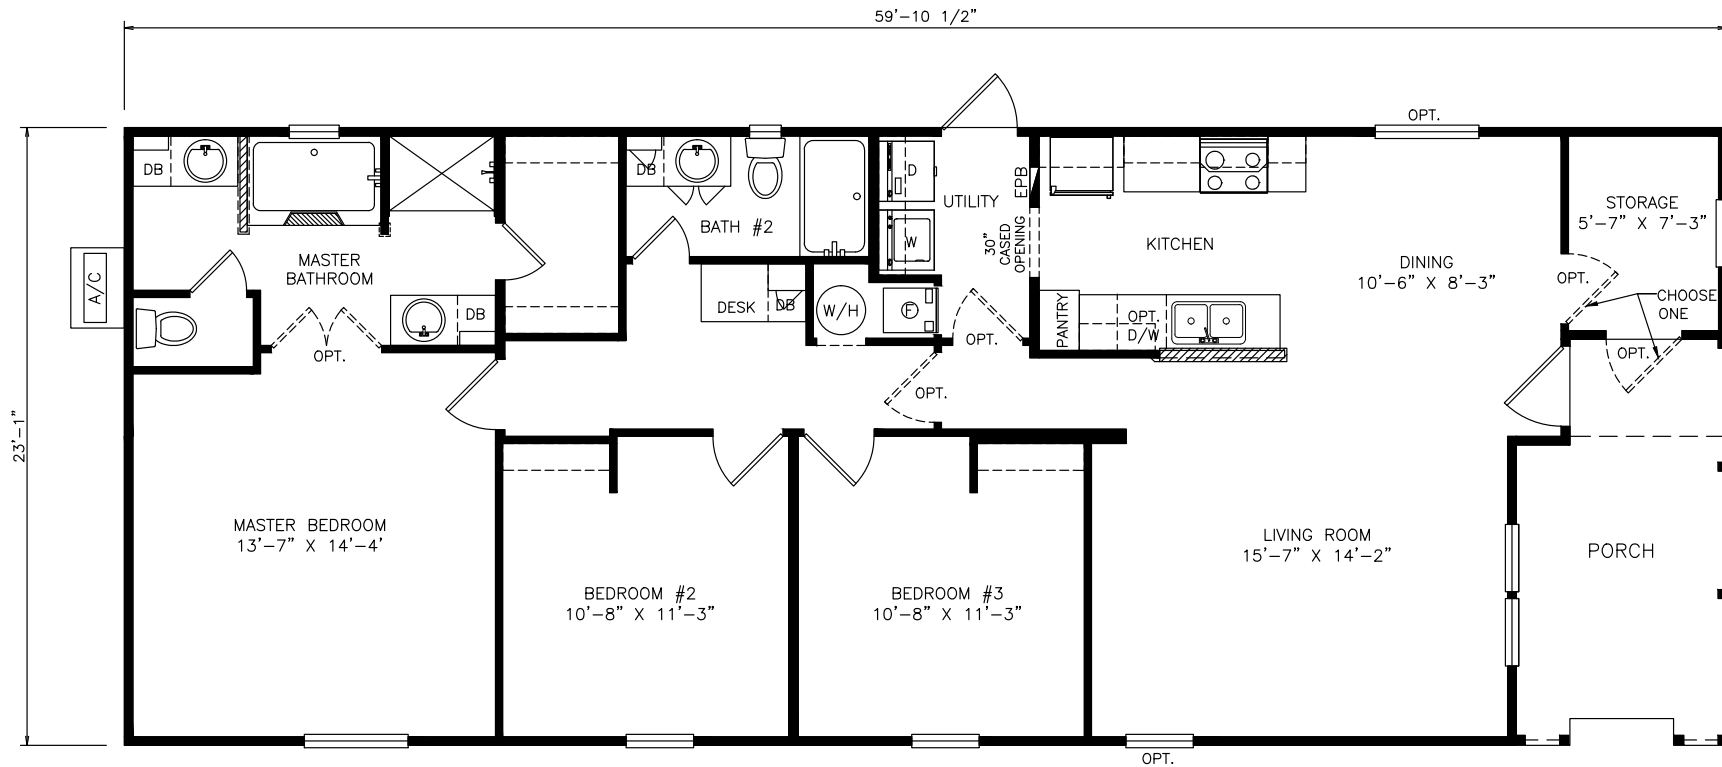

Talman

Select Series - Multi Section

1,276 SQ. FT. (Approximate) 3 Bedrooms, 2 Baths

Last Updated: 6-28-21

FACTORY SELECT HOMES

4455 N. Stockton Hill Rd.
Kingman, AZ 86409

FactorySelectMH.com | 1-800-965-3641