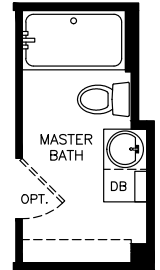

Thunderbolt

Select Series - Single Section

795 SQ. FT. (Approximate) 3 Bedrooms, 2 Baths

Last Updated: 6-25-21

OPTIONAL

OPT. DISHWASHER CONFIGURATION

OPT. MASTER BATH SHOWER CONFIGURATION

FACTORY SELECT HOMES
4455 N. Stockton Hill Rd.
Kingman, AZ 86409