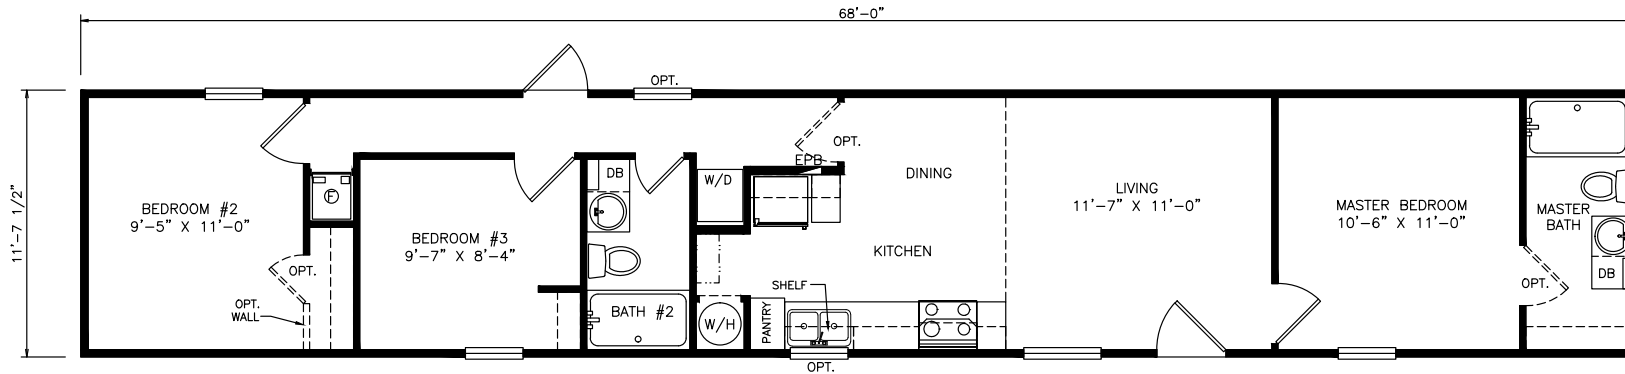

Thunderbolt

Select Series - Single Section

795 SQ. FT. (Approximate) 3 Bedrooms, 2 Baths

Last Updated: 6-25-21

OPTIONAL

OPT. DISHWASHER CONFIGURATION

OPT. MASTER BATH SHOWER CONFIGURATION

FACTORY SELECT HOMES
4455 N. Stockton Hill Rd.
Kingman, AZ 86409