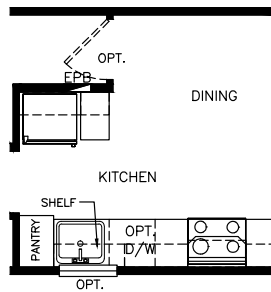

Thunderbolt

Select Series - Single Section

795 SQ. FT. (Approximate) 3 Bedrooms, 2 Baths

Last Updated: 6-25-21

OPTIONAL

OPT. DISHWASHER CONFIGURATION

OPT. MASTER BATH SHOWER CONFIGURATION

FACTORY SELECT HOMES
4455 N. Stockton Hill Rd.
Kingman, AZ 86409