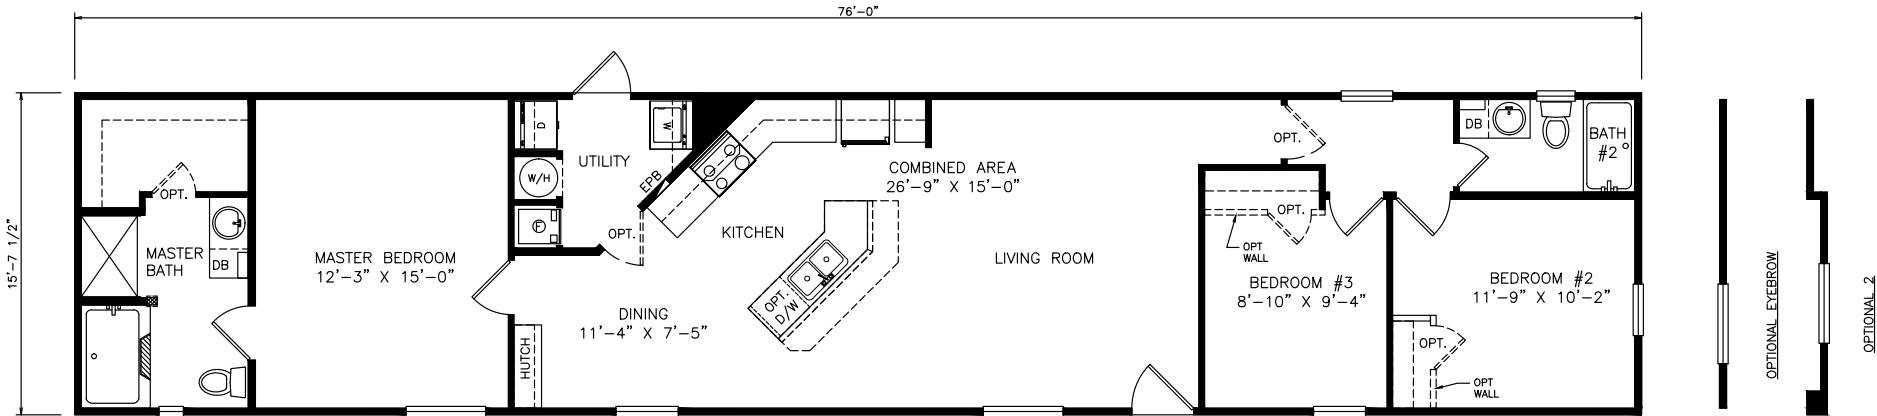

Tibton

Heritage Series - Single Section

1,193 SQ. FT. (Approximate) 3 Bedrooms, 2 Baths

Last Updated: 6-28-21

FACTORY SELECT HOMES
 4455 N. Stockton Hill Rd.
 Kingman, AZ 86409

FactorySelectMH.com | 1-800-965-3641