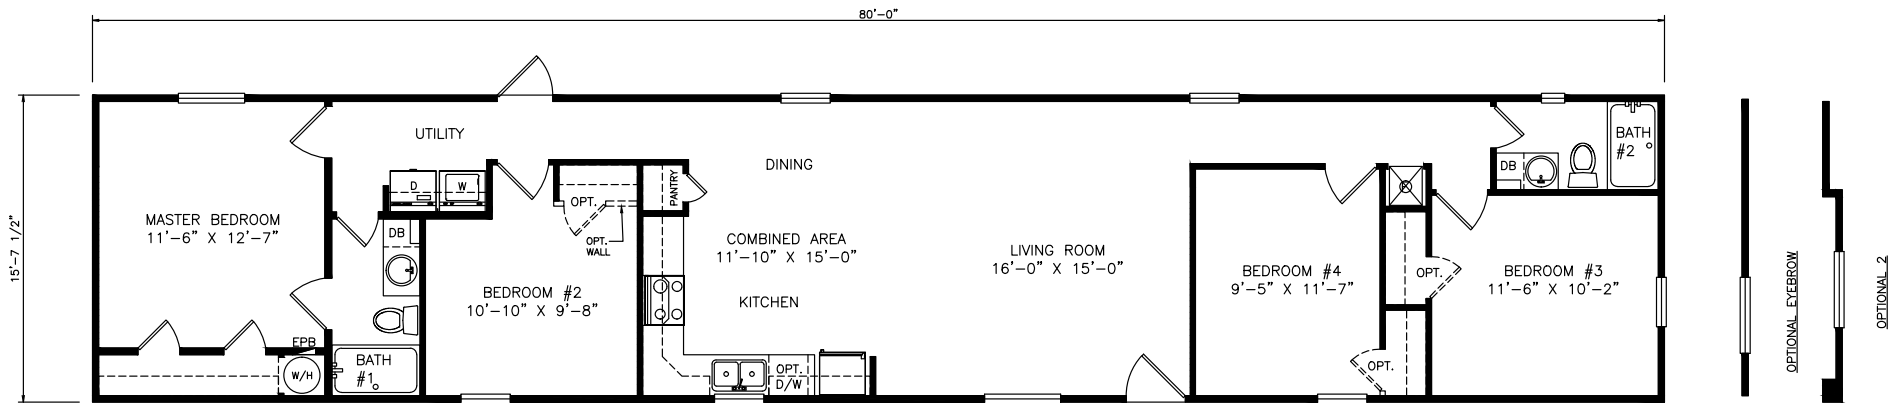

Tomesha

Select Series - Single Section

1,256 SQ. FT. (Approximate) 4 Bedrooms, 2 Baths

Last Updated: 6-25-21

FACTORY SELECT HOMES

4455 N. Stockton Hill Rd.
Kingman, AZ 86409

FactorySelectMH.com | 1-800-965-3641