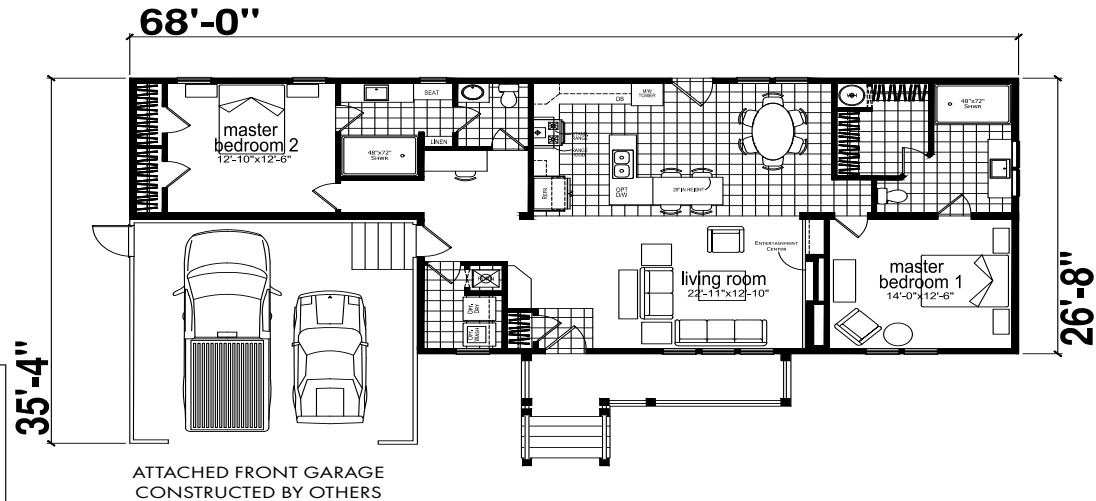

# Trillium

Genesis Series

1,527 SQ. FT. (Approximate) 3 Bedroom, 2 Bath

Last Updated: 11-6-20

SHOWN BELOW WITH TWO MASTER BEDROOM/BATH SUITES

**FACTORY SELECT HOMES**  
4455 N. Stockton Hill Rd.  
Kingman, AZ 86409