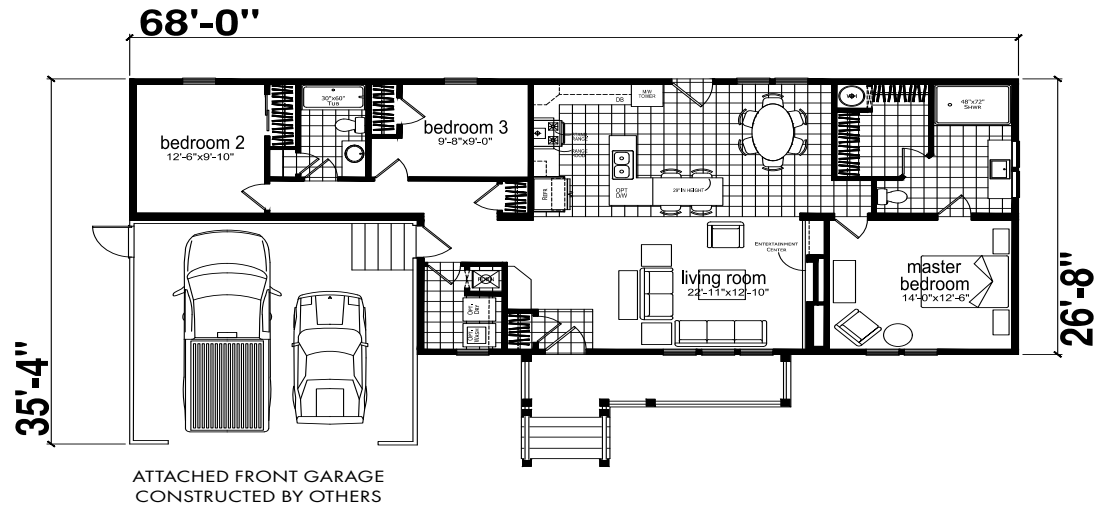

# Trillium

Genesis Series

1,527 SQ. FT. (Approximate) 3 Bedroom, 2 Bath

Last Updated: 11-6-20

SHOWN BELOW WITH TWO MASTER BEDROOM/BATH SUITES

**FACTORY SELECT HOMES**  
4455 N. Stockton Hill Rd.  
Kingman, AZ 86409