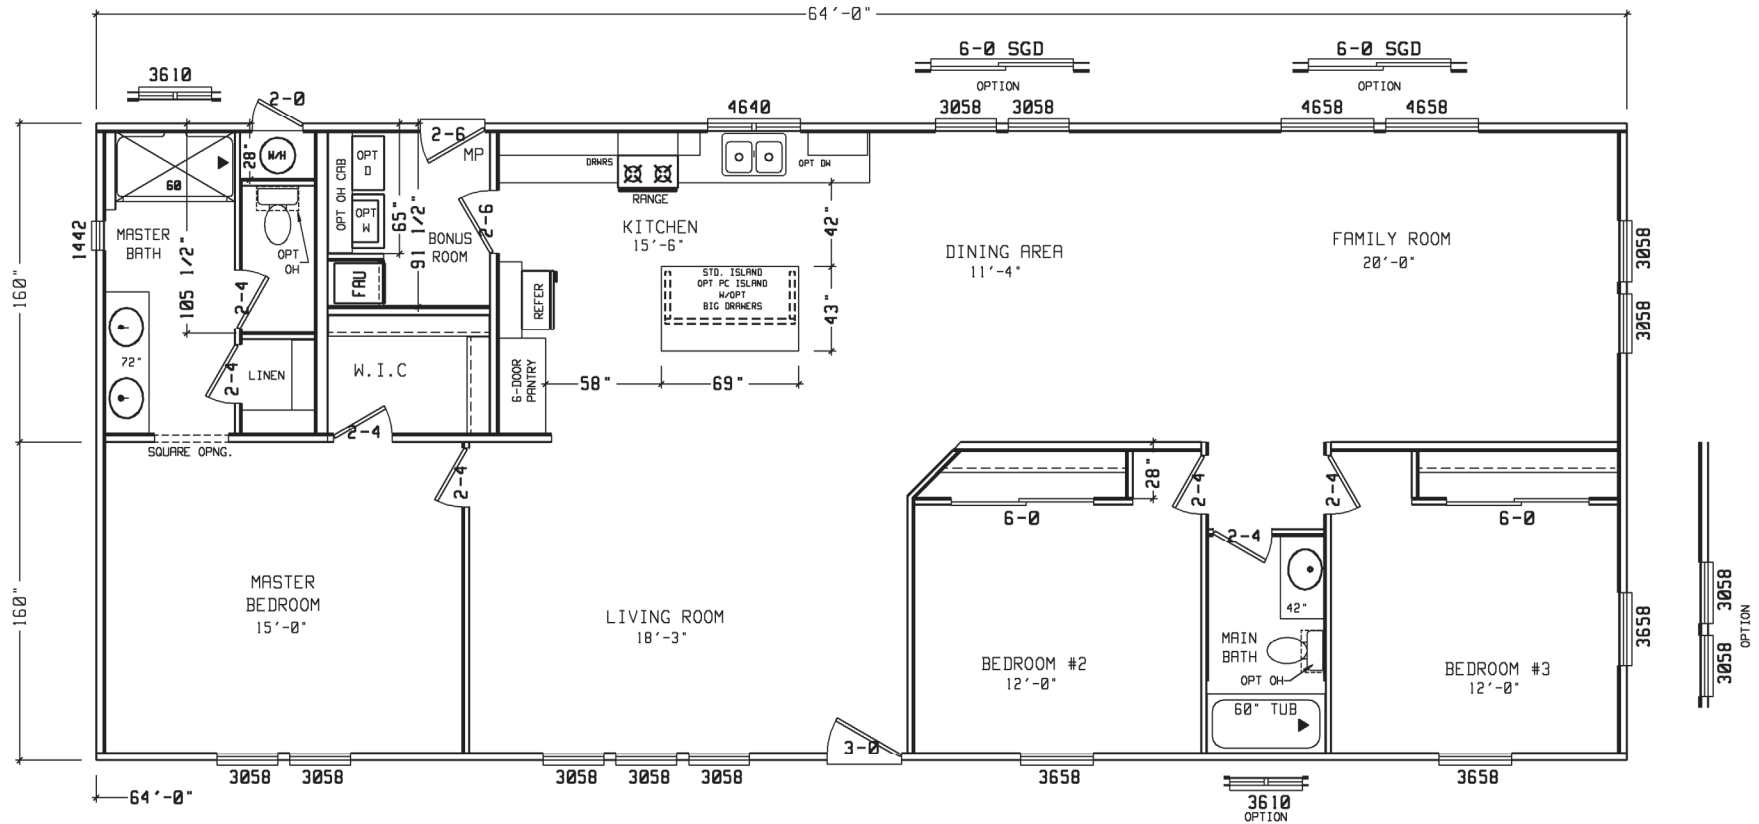

Tustin

GS Series

1,707 SQ. FT. (Approximate) 3 Bedrooms, 2 Baths

Last Updated: 4-16-21

FACTORY SELECT HOMES

4455 N. Stockton Hill Rd.
Kingman, AZ 86409

FactorySelectMH.com | 1-800-965-3641

IMPORTANT: Alta Cima Corp reserves the right to modify, cancel or substitute products or features of this event at any time without prior notice or obligation. Pictures and other promotional materials are representative and may depict or contain floor plans, square footages, elevations, options, upgrades, extra design features, decorations, floor coverings, specialty light fixtures, custom paint and wall coverings, window treatments, landscaping, sound and alarm systems, furnishings, appliances, and other designer/decorator features and amenities that are not included as part of the home and/or may not be available at all locations. Home, pricing and community information is subject to change, and homes to prior sale, at any time without notice or obligation. ©2020 Alta Cima Corp. All rights reserved.