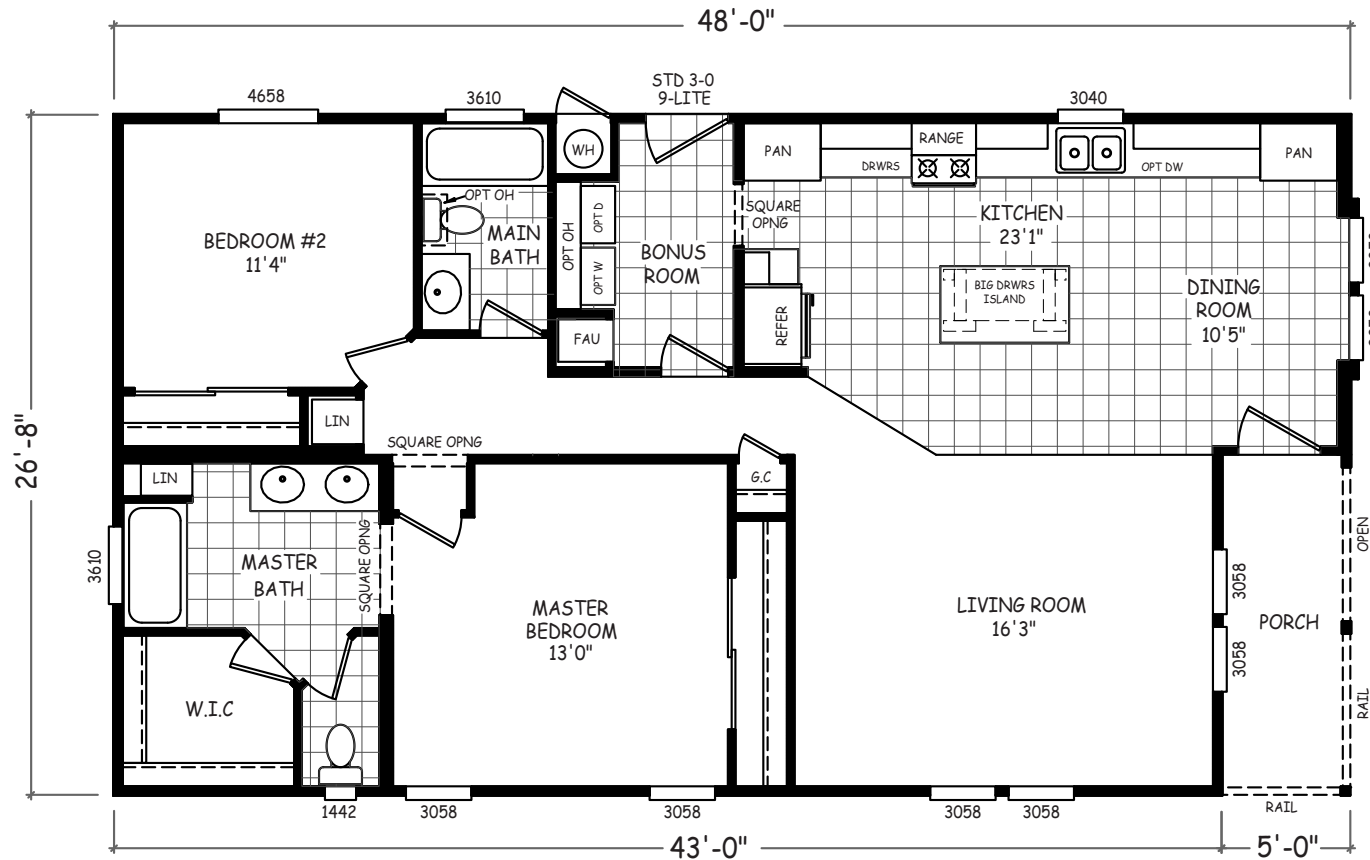

Twilight

Sedona Ridge Series

1,280 SQ. FT. (Approximate) 2 Bedroom, 2 Bath

Last Updated: 12-15-20

FACTORY SELECT HOMES
 4455 N. Stockton Hill Rd.
 Kingman, AZ 86409

FactorySelectMH.com | 1-800-965-3641

IMPORTANT: Alta Cima Corp reserves the right to modify, cancel or substitute products or features of this event at any time without prior notice or obligation. Pictures and other promotional materials are representative and may depict or contain floor plans, square footages, elevations, options, upgrades, extra design features, decorations, floor coverings, specialty light fixtures, custom paint and wall coverings, window treatments, landscaping, sound and alarm systems, furnishings, appliances, and other designer/decorator features and amenities that are not included as part of the home and/or may not be available at all locations. Home, pricing and community information is subject to change, and homes to prior sale, at any time without notice or obligation. ©2020 Alta Cima Corp. All rights reserved.