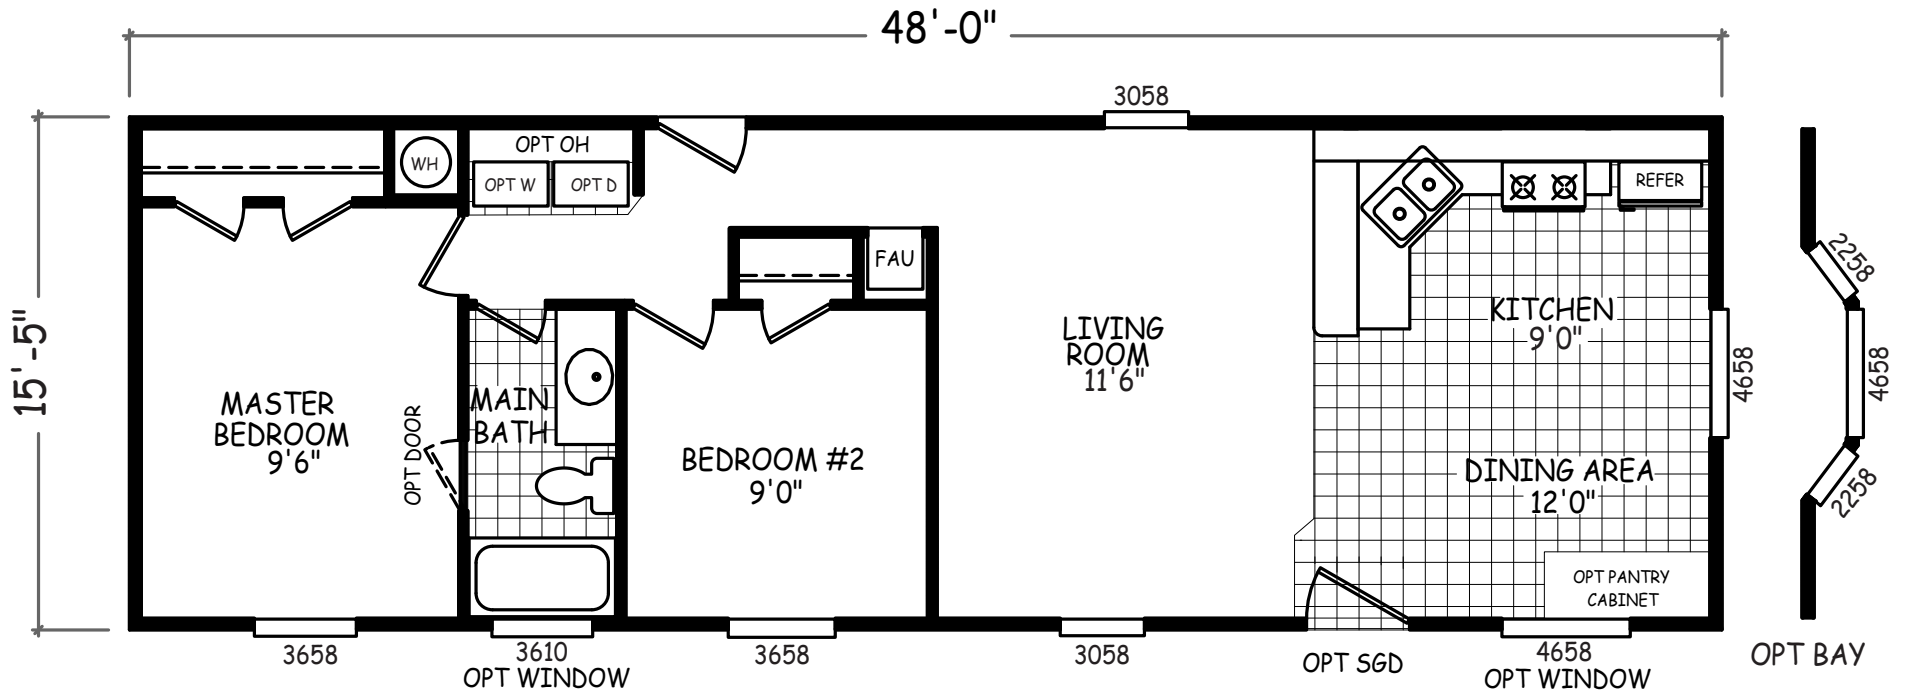

# Vista Grande

GS Series

740 SQ. FT. (Approximate) 2 Bedrooms, 1 Bath

Last Updated: 12-15-20