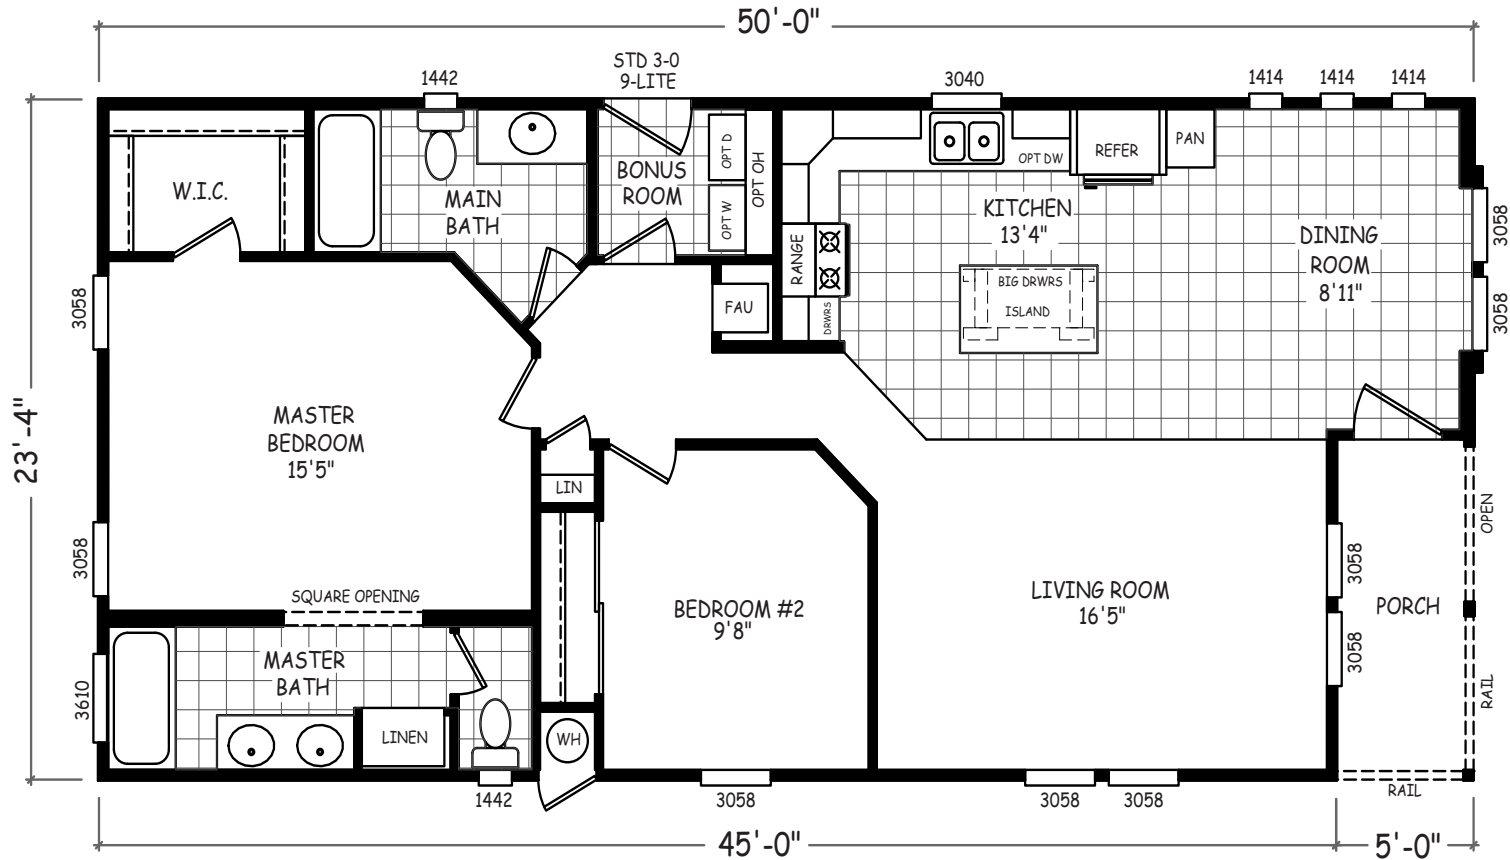

Whetstine

Sedona Ridge Series

1,167 SQ. FT. (Approximate) 2 Bedroom, 2 Bath

Last Updated: 12-15-20

FACTORY SELECT HOMES

4455 N. Stockton Hill Rd.
Kingman, AZ 86409

FactorySelectMH.com | 1-800-965-3641

IMPORTANT: Alta Cima Corp reserves the right to modify, cancel or substitute products or features of this event at any time without prior notice or obligation. Pictures and other promotional materials are representative and may depict or contain floor plans, square footages, elevations, options, upgrades, extra design features, decorations, floor coverings, specialty light fixtures, custom paint and wall coverings, window treatments, landscaping, sound and alarm systems, furnishings, appliances, and other designer/decorator features and amenities that are not included as part of the home and/or may not be available at all locations. Home, pricing and community information is subject to change, and homes to prior sale, at any time without notice or obligation. ©2020 Alta Cima Corp. All rights reserved.