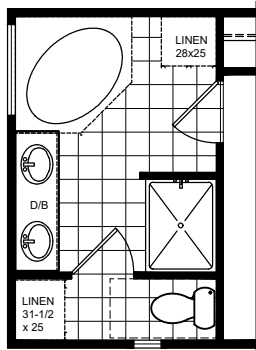

# Whitefox

Creekside Manor Series

889 SQ. FT. (Approximate) 2 Bedrooms, 2 Baths

Last Updated: 10-13-20

OPT.BATH

FACTORY SELECT HOMES  
4455 N. Stockton Hill Rd.  
Kingman, AZ 86409

FactorySelectMH.com | 1-800-965-3641