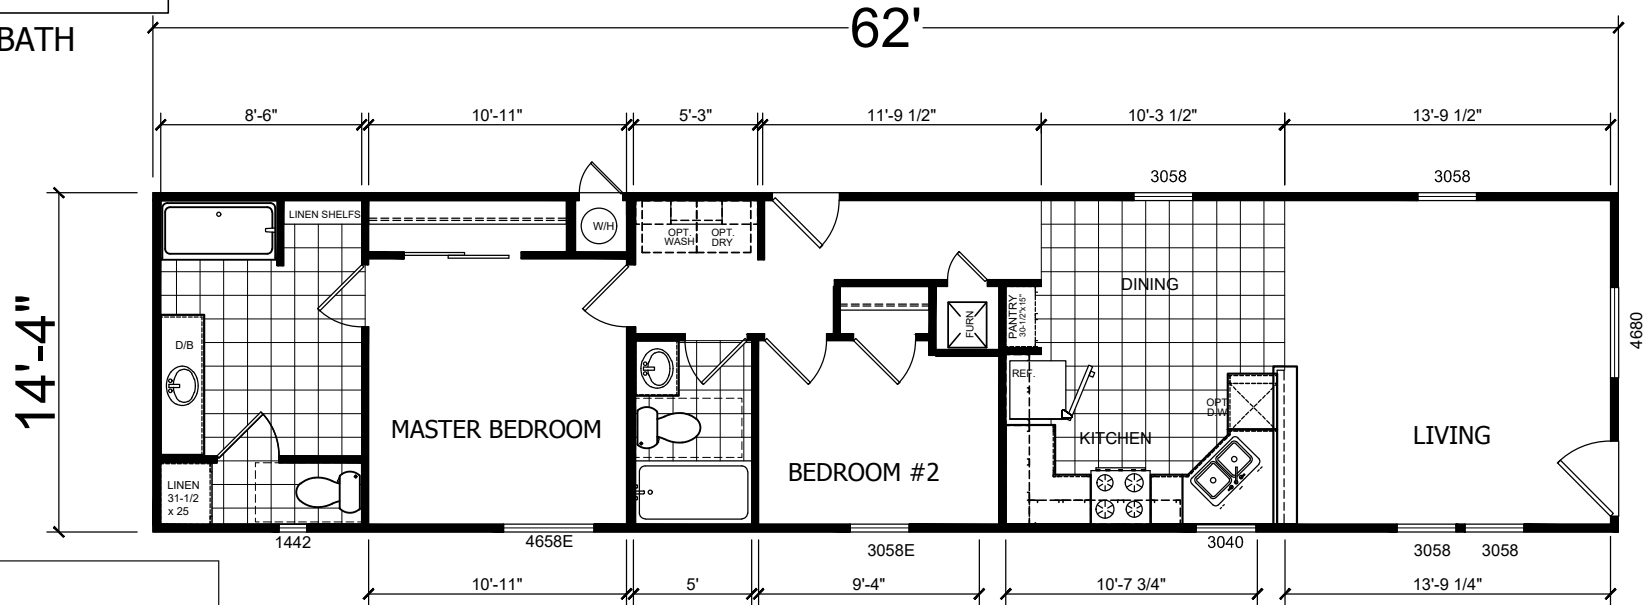

# Whitefox

Creekside Manor Series

889 SQ. FT. (Approximate) 2 Bedrooms, 2 Baths

Last Updated: 10-13-20

OPT.BATH

FACTORY SELECT HOMES  
4455 N. Stockton Hill Rd.  
Kingman, AZ 86409

FactorySelectMH.com | 1-800-965-3641