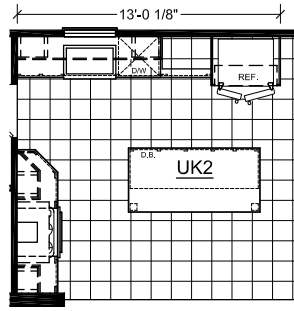

Willowleaf

Creekside Manor Series

1,494 SQ. FT. (Approximate) 3 Bedrooms, 2 Baths

Last Updated: 10-14-20

OPT. GLAMOUR BATH

OPT. ULTIMATE KITCHEN II

OPT. BEDROOM #4

FACTORY SELECT HOMES
4455 N. Stockton Hill Rd.
Kingman, AZ 86409