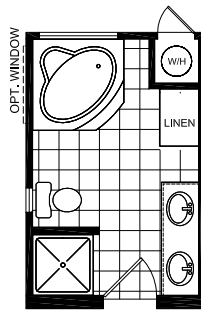

Willowleaf

Creekside Manor Series

1,494 SQ. FT. (Approximate) 3 Bedrooms, 2 Baths

Last Updated: 10-14-20

OPT. GLAMOUR BATH

OPT. ULTIMATE KITCHEN II

OPT. BEDROOM #4

FACTORY SELECT HOMES
4455 N. Stockton Hill Rd.
Kingman, AZ 86409