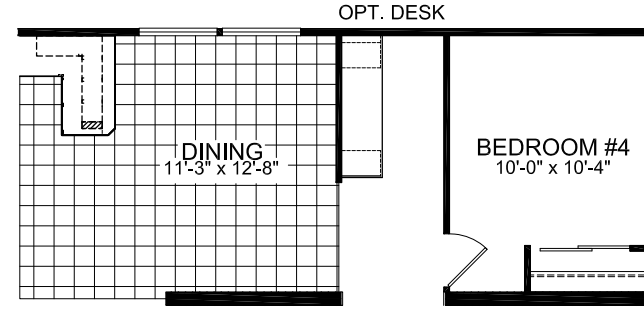

Willowleaf

Creekside Manor Series

1,494 SQ. FT. (Approximate) 3 Bedrooms, 2 Baths

Last Updated: 10-14-20

OPT. GLAMOUR BATH

OPT. ULTIMATE KITCHEN II

OPT. BEDROOM #4

FACTORY SELECT HOMES
4455 N. Stockton Hill Rd.
Kingman, AZ 86409