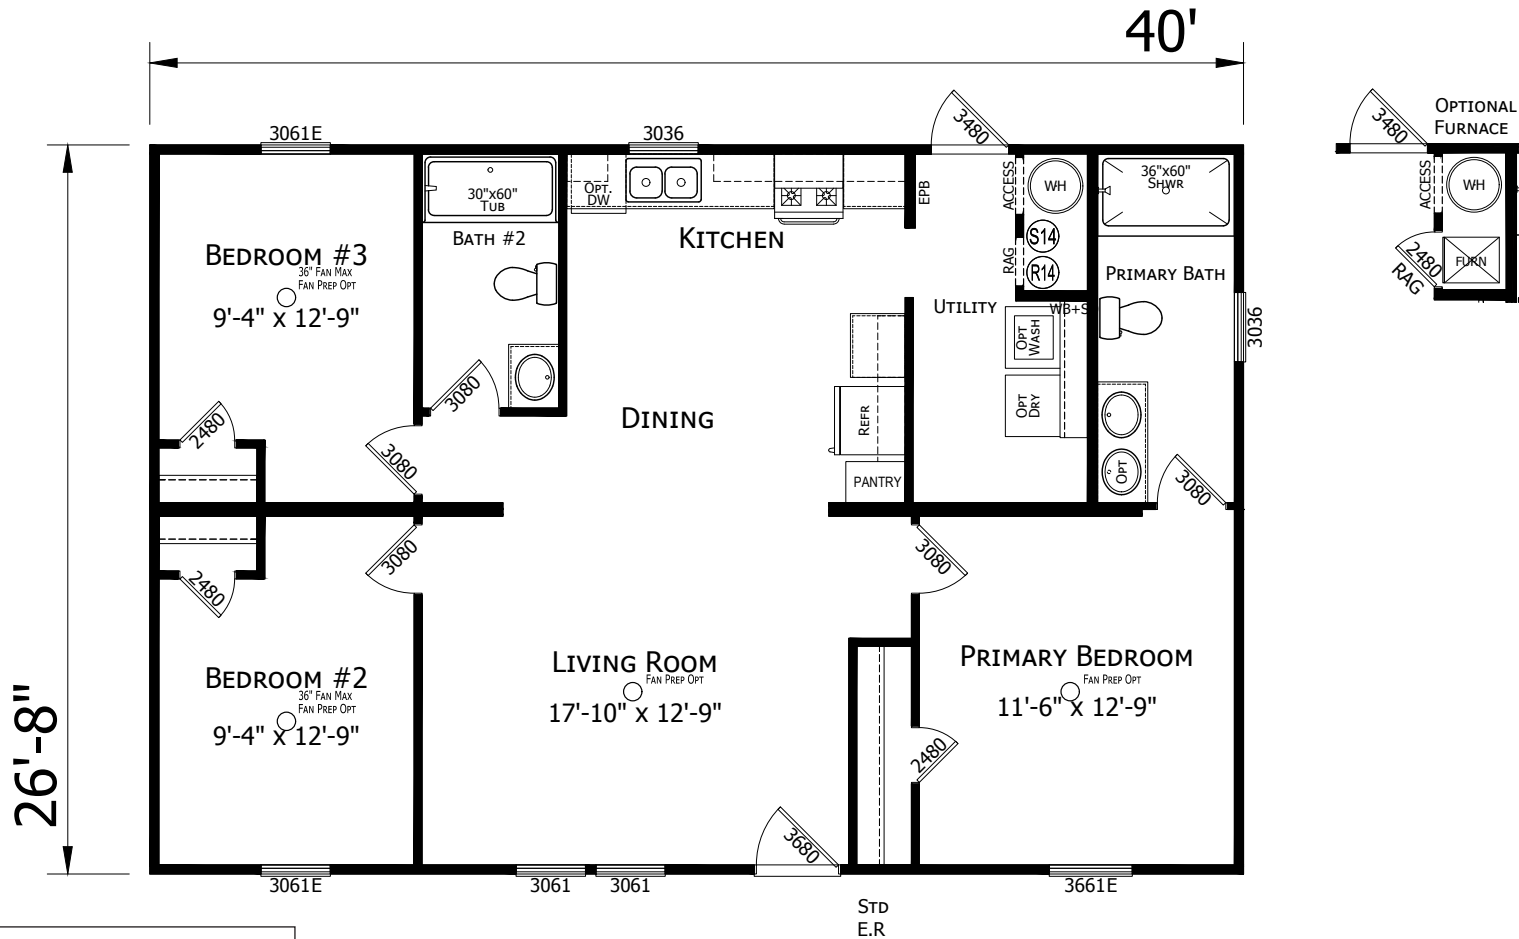

# Allan

Prime Series

1,067 SQ. FT. (Approximate) 3 Bedrooms, 2 Baths

CHAMPION<sup>®</sup>  
HOMES CENTER

Last Updated: 11-9-23

**CHAMPION HOMES CENTER**  
1915A SE SR100  
Lake City, Florida 32025

**FactoryHomeSale.com | 1-800-965-3052**