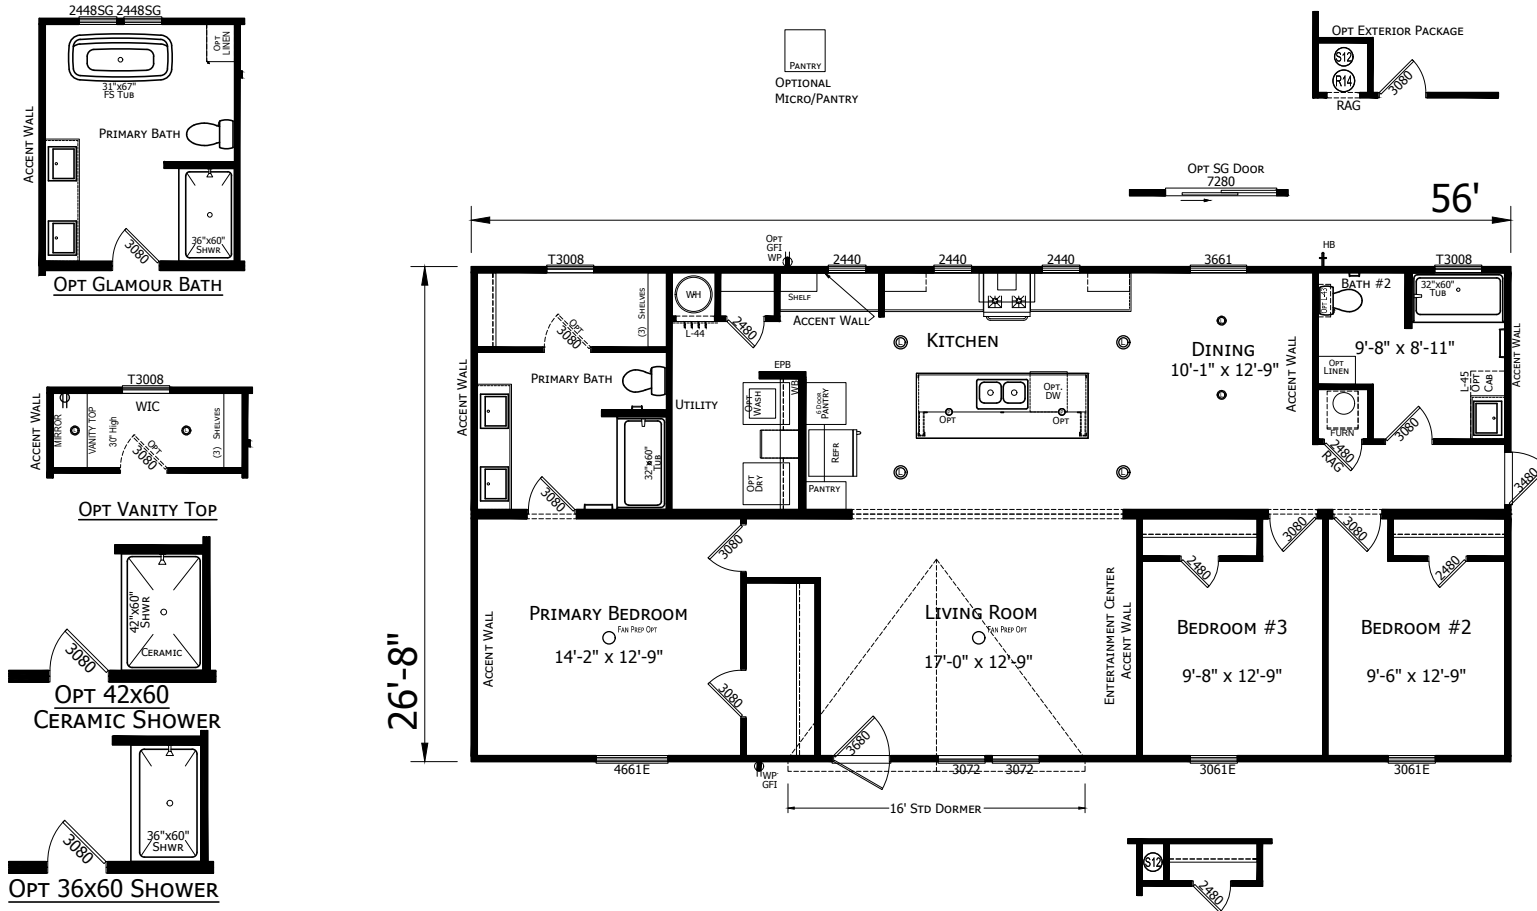

Amory

Embrace Ultra Series

1,493 SQ. FT. (Approximate) 3 Bedroom, 2 Bath

Last Updated: 11-26-24

CHAMPION HOMES CENTER
1915A SE SR100
Lake City, Florida 32025

FactoryHomeSale.com | 1-800-965-3052

IMPORTANT: Champion Homes reserves the right to modify, cancel or substitute products or features of this event at any time without prior notice or obligation. Pictures and other promotional materials are representative and may depict or contain floor plans, square footages, elevations, options, upgrades, extra design features, decorations, floor coverings, specialty light fixtures, custom paint and wall coverings, window treatments, landscaping, sound and alarm systems, furnishings, appliances, and other designer/decorator features and amenities that are not included as part of the home and/or may not be available at all locations. Home, pricing and community information is subject to change, and homes to prior sale, at any time without notice or obligation. ©2020 Champion Homes. All rights reserved.