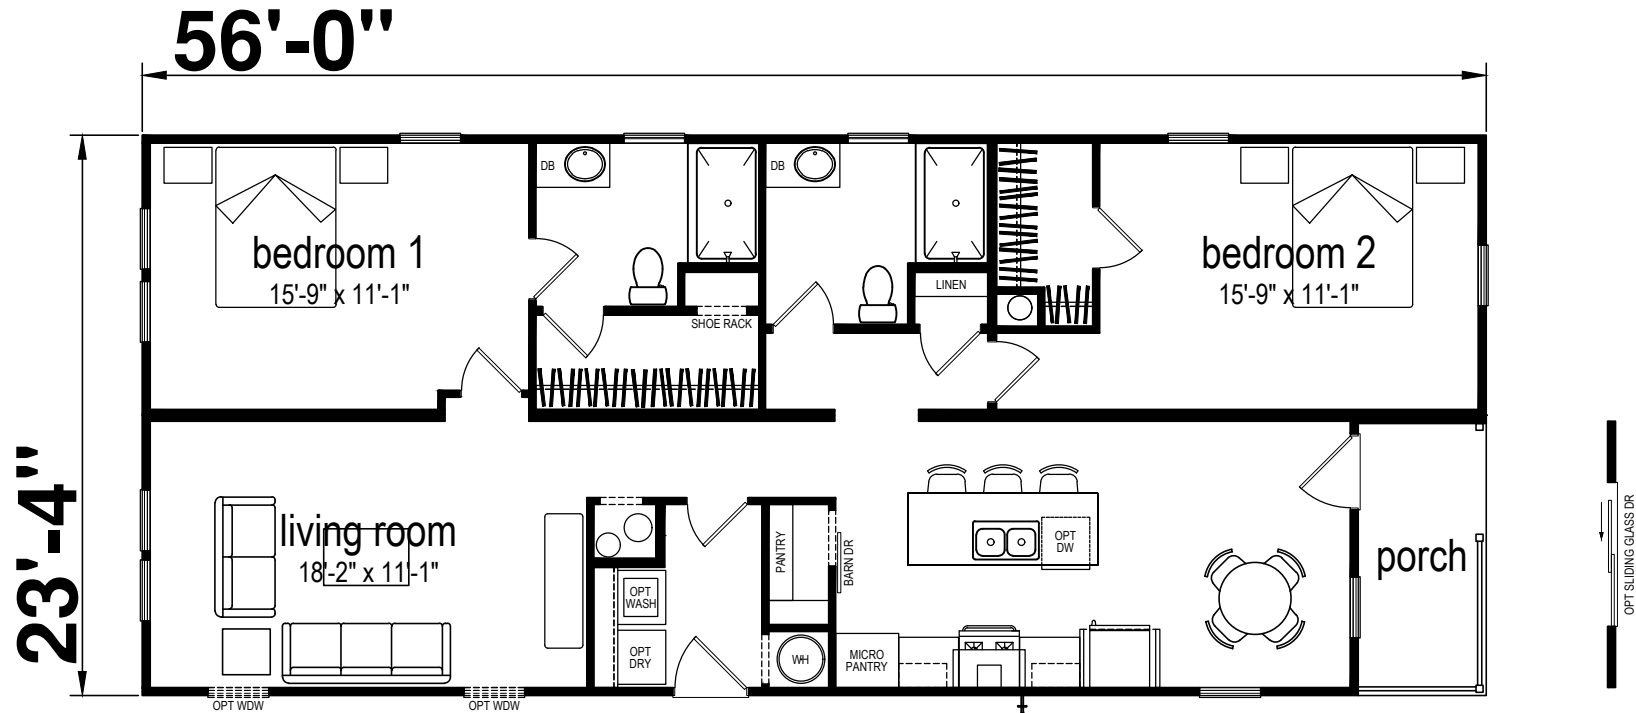

Aubrey

Bartow Series by Champion Homes

1,246 SQ. FT. (Approximate) 2 Bedroom, 2 Bath

Last Updated: 9-25-24

CHAMPION HOMES CENTER
1915A SE SR100
Lake City, Florida 32025

FactoryHomeSale.com | 1-800-965-3052